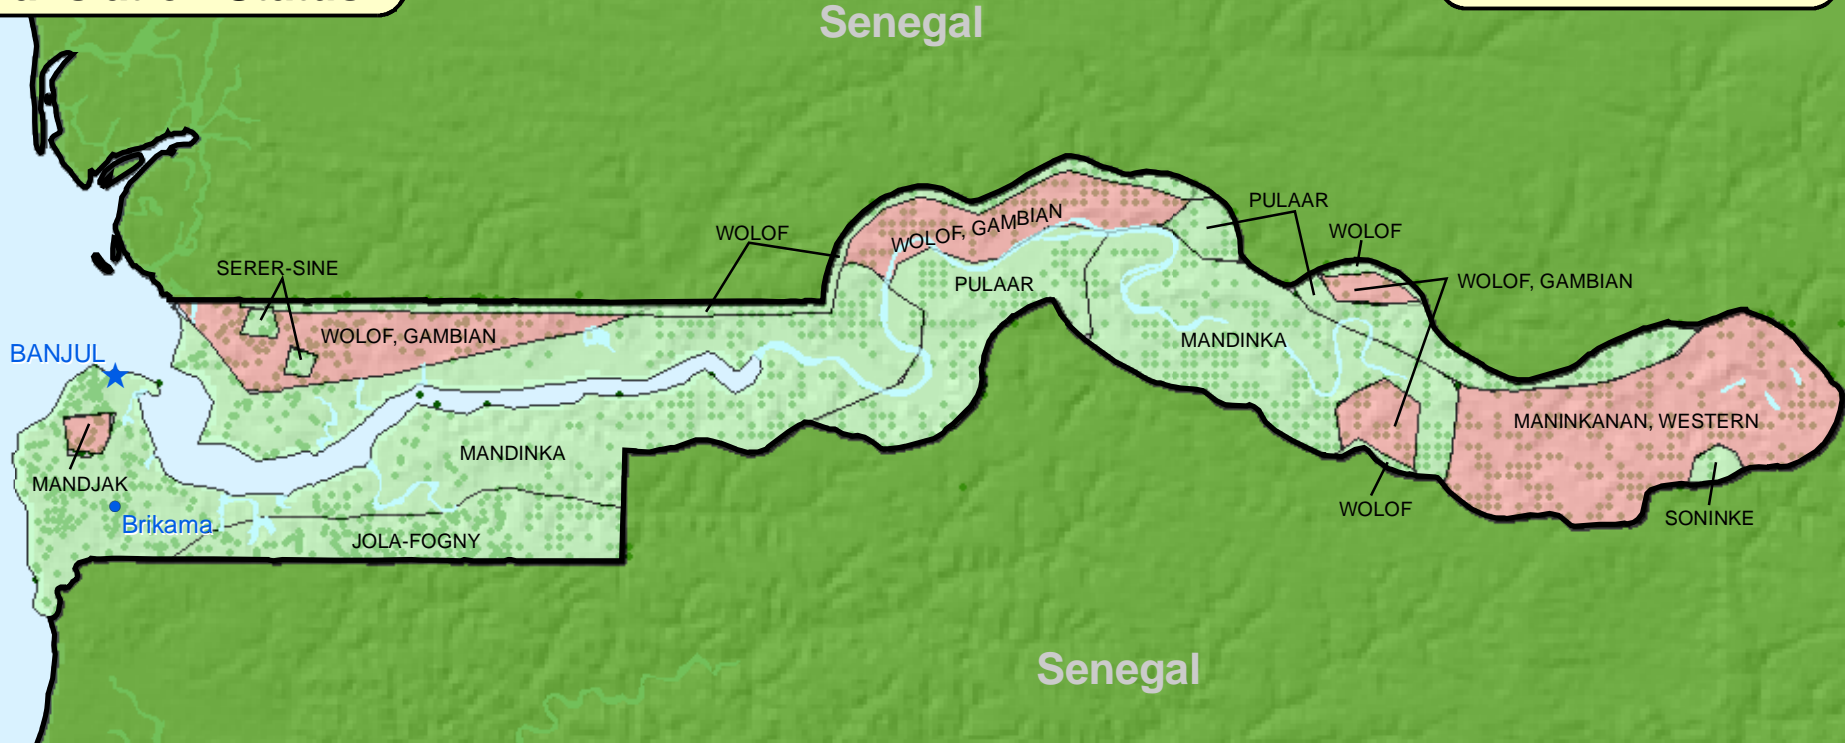

The Gambia JESUS Film Translation Status

- ★ CAPITAL
- Cities >= 50,000 people
- Cities and Villages

ATLANTIC OCEAN

Due to language overlap, language status may be difficult to distinguish. Please refer to the Interactive Language Map for this country to see individual language boundaries and their respective status.

25 12.5 0 25
Kilometers

10/05

WORLD MISSIONS ATLAS PROJECT

www.worldmap.org

Guinea-Bissau

- ### Status by Language Groups
- Completed
 - Not Available