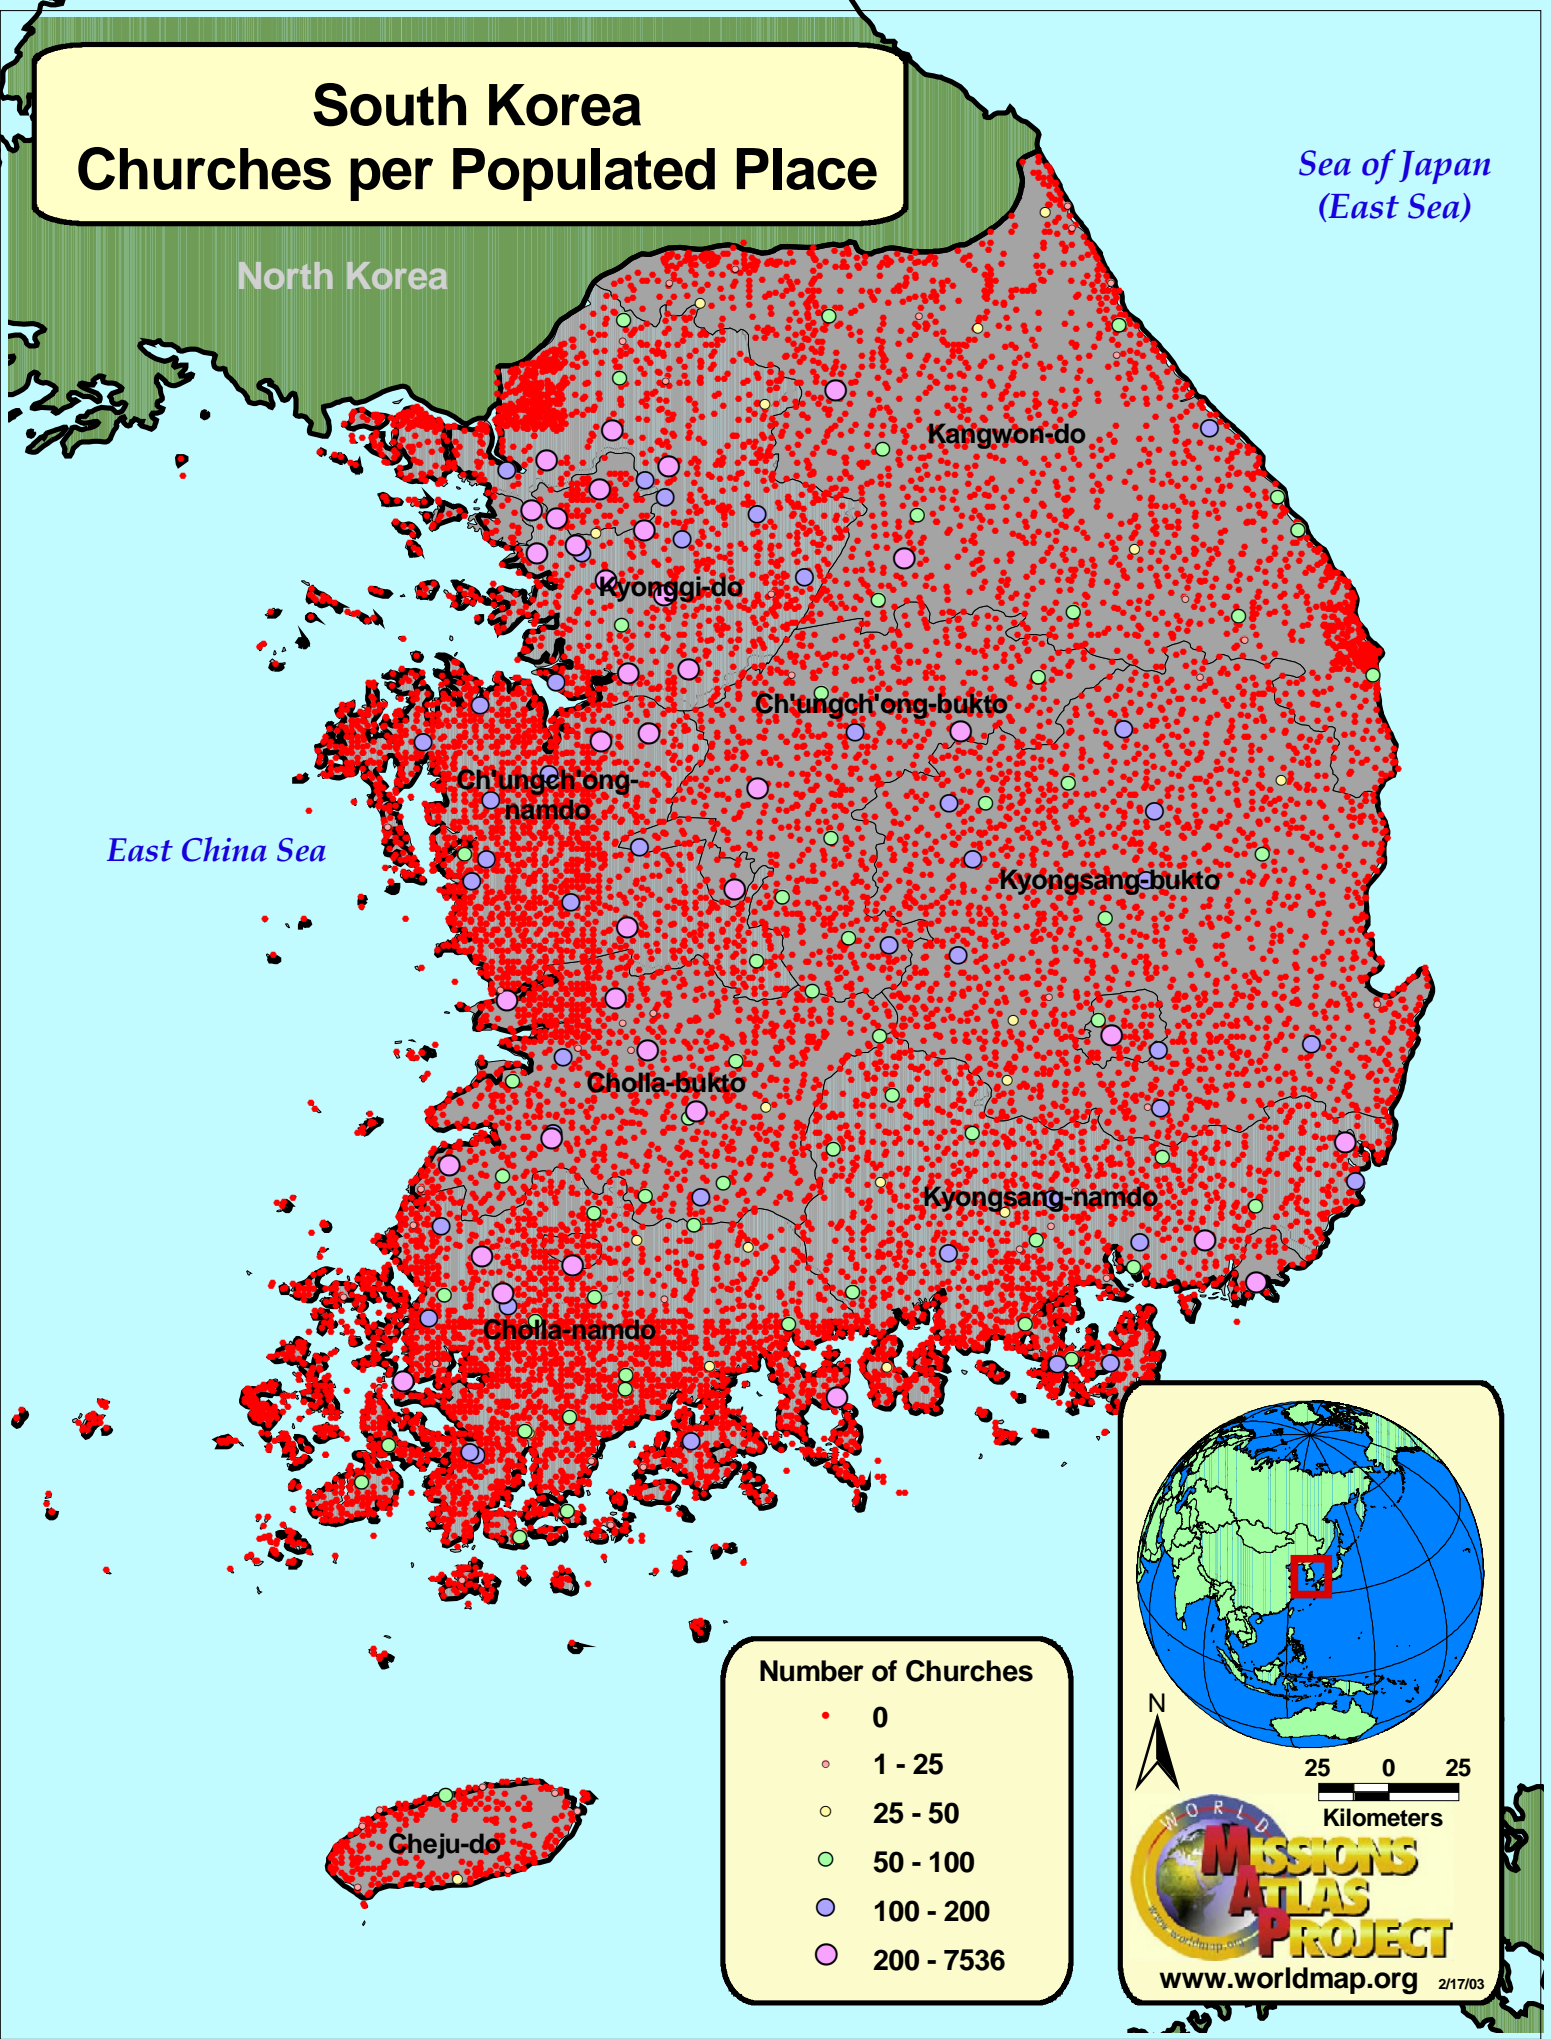

# South Korea Churches per Populated Place

Sea of Japan  
(East Sea)

North Korea

East China Sea

## Number of Churches

- 0
- 1 - 25
- 25 - 50
- 50 - 100
- 100 - 200
- 200 - 7536

25 0 25

Kilometers

www.worldmap.org 2/17/03