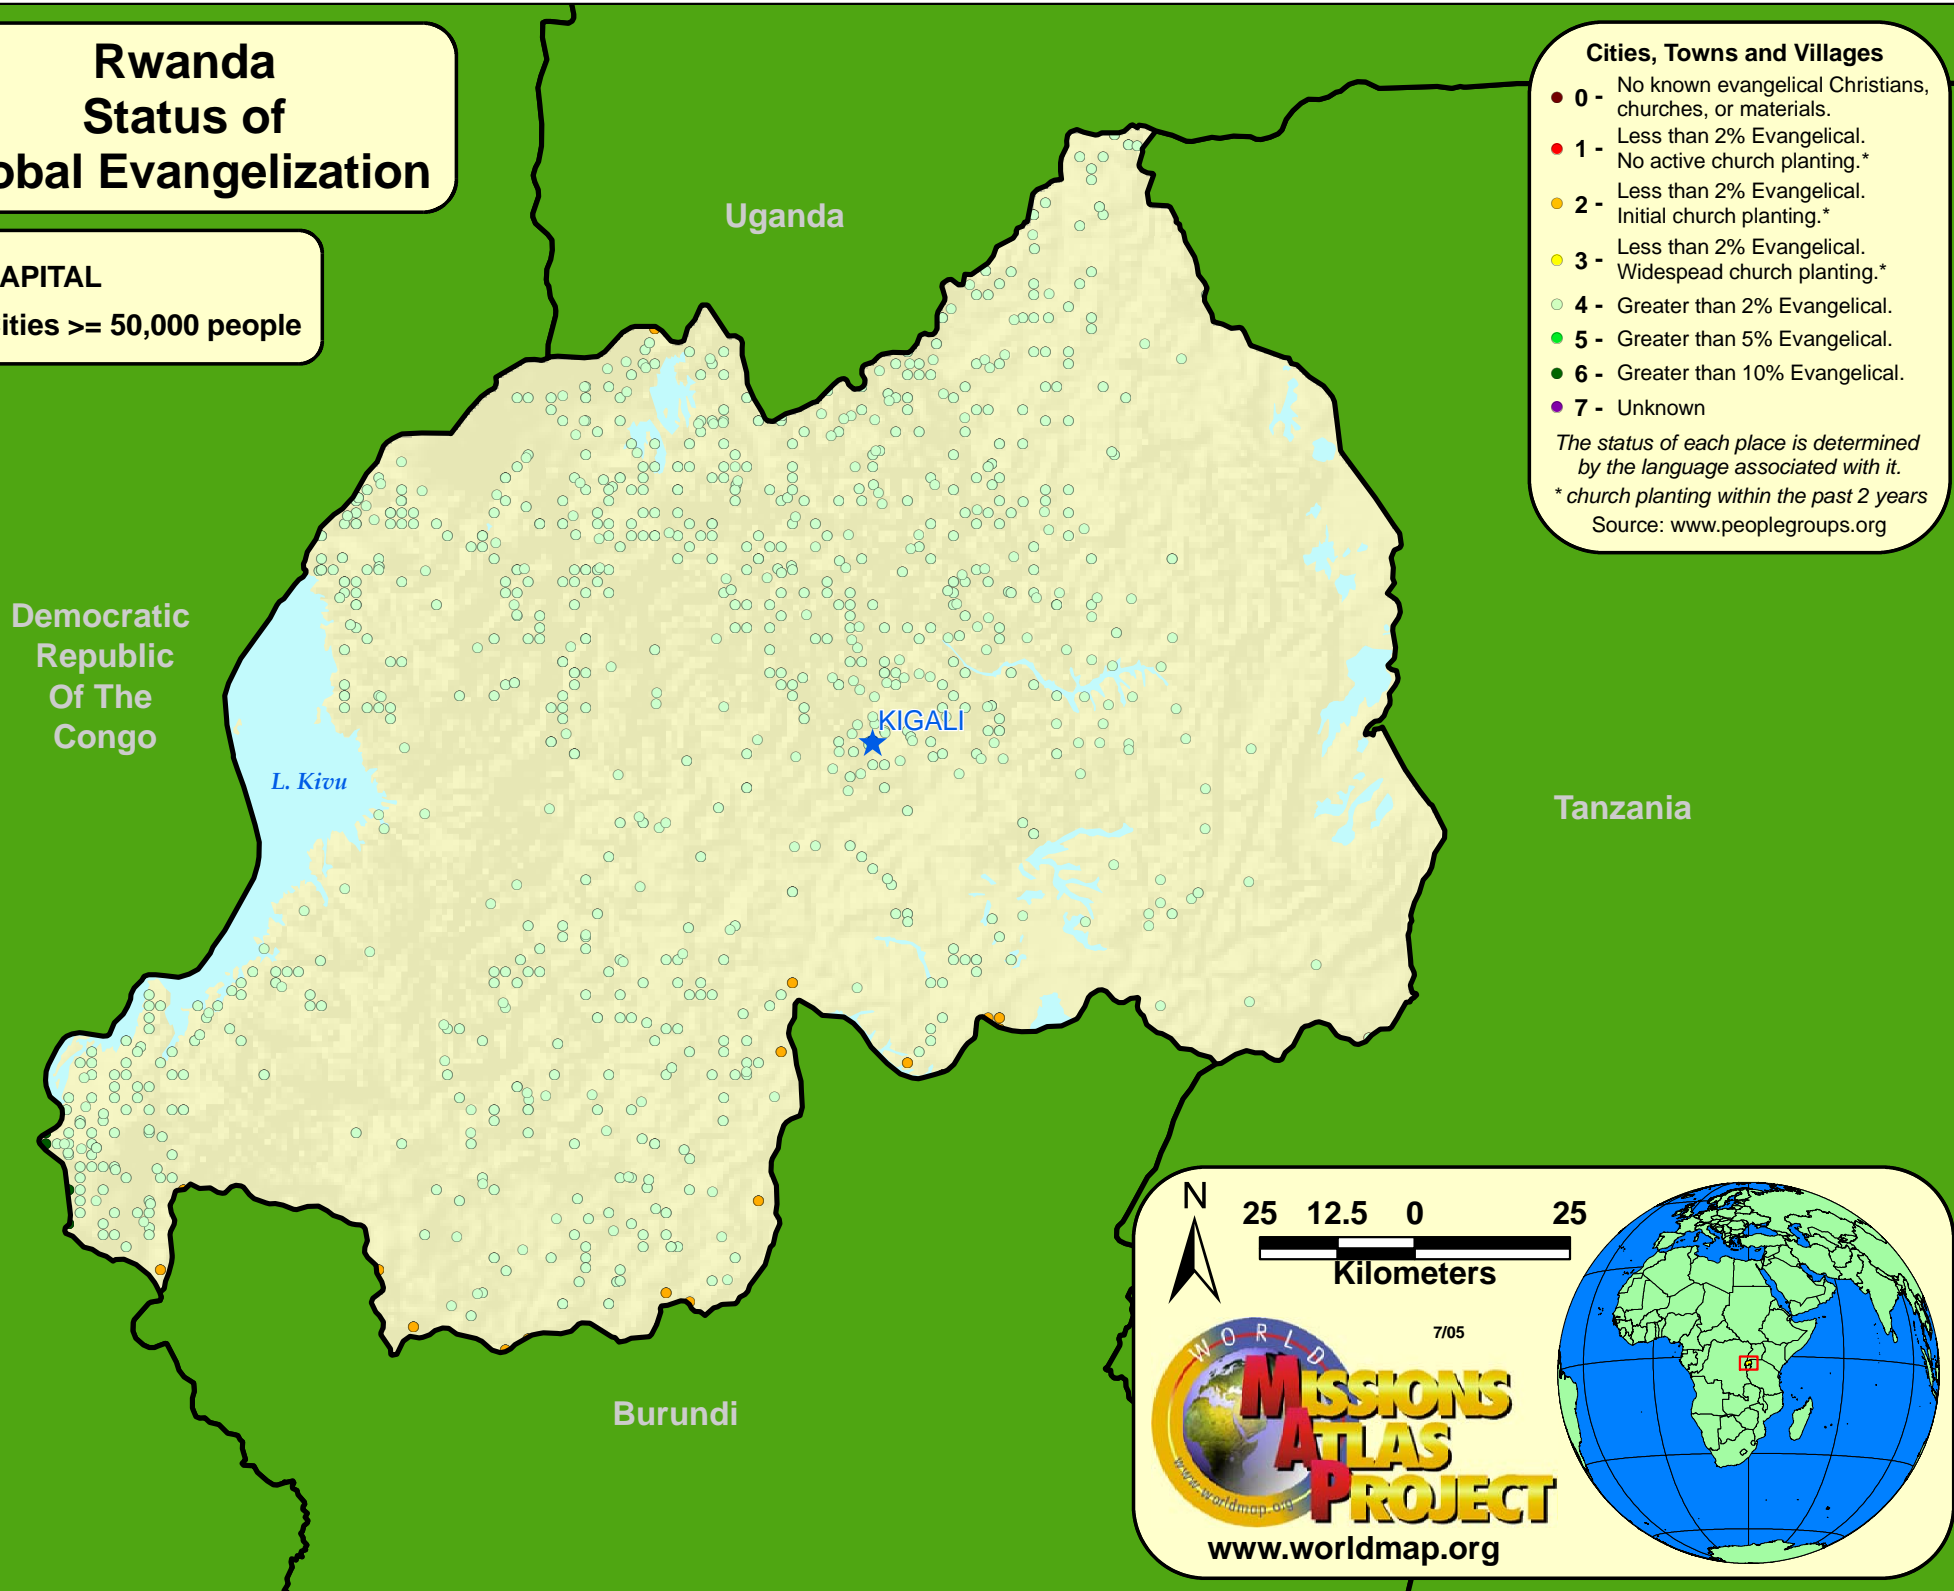

# Rwanda Status of Global Evangelization

★ CAPITAL  
● Cities >= 50,000 people

### Cities, Towns and Villages

- 0 - No known evangelical Christians, churches, or materials.
- 1 - Less than 2% Evangelical. No active church planting.\*
- 2 - Less than 2% Evangelical. Initial church planting.\*
- 3 - Less than 2% Evangelical. Widespread church planting.\*
- 4 - Greater than 2% Evangelical.
- 5 - Greater than 5% Evangelical.
- 6 - Greater than 10% Evangelical.
- 7 - Unknown

*The status of each place is determined by the language associated with it.*  
\* church planting within the past 2 years  
Source: www.peoplegroups.org

N  
25 12.5 0 25  
Kilometers

7/05

WORLD MISSIONS ATLAS PROJECT  
www.worldmap.org