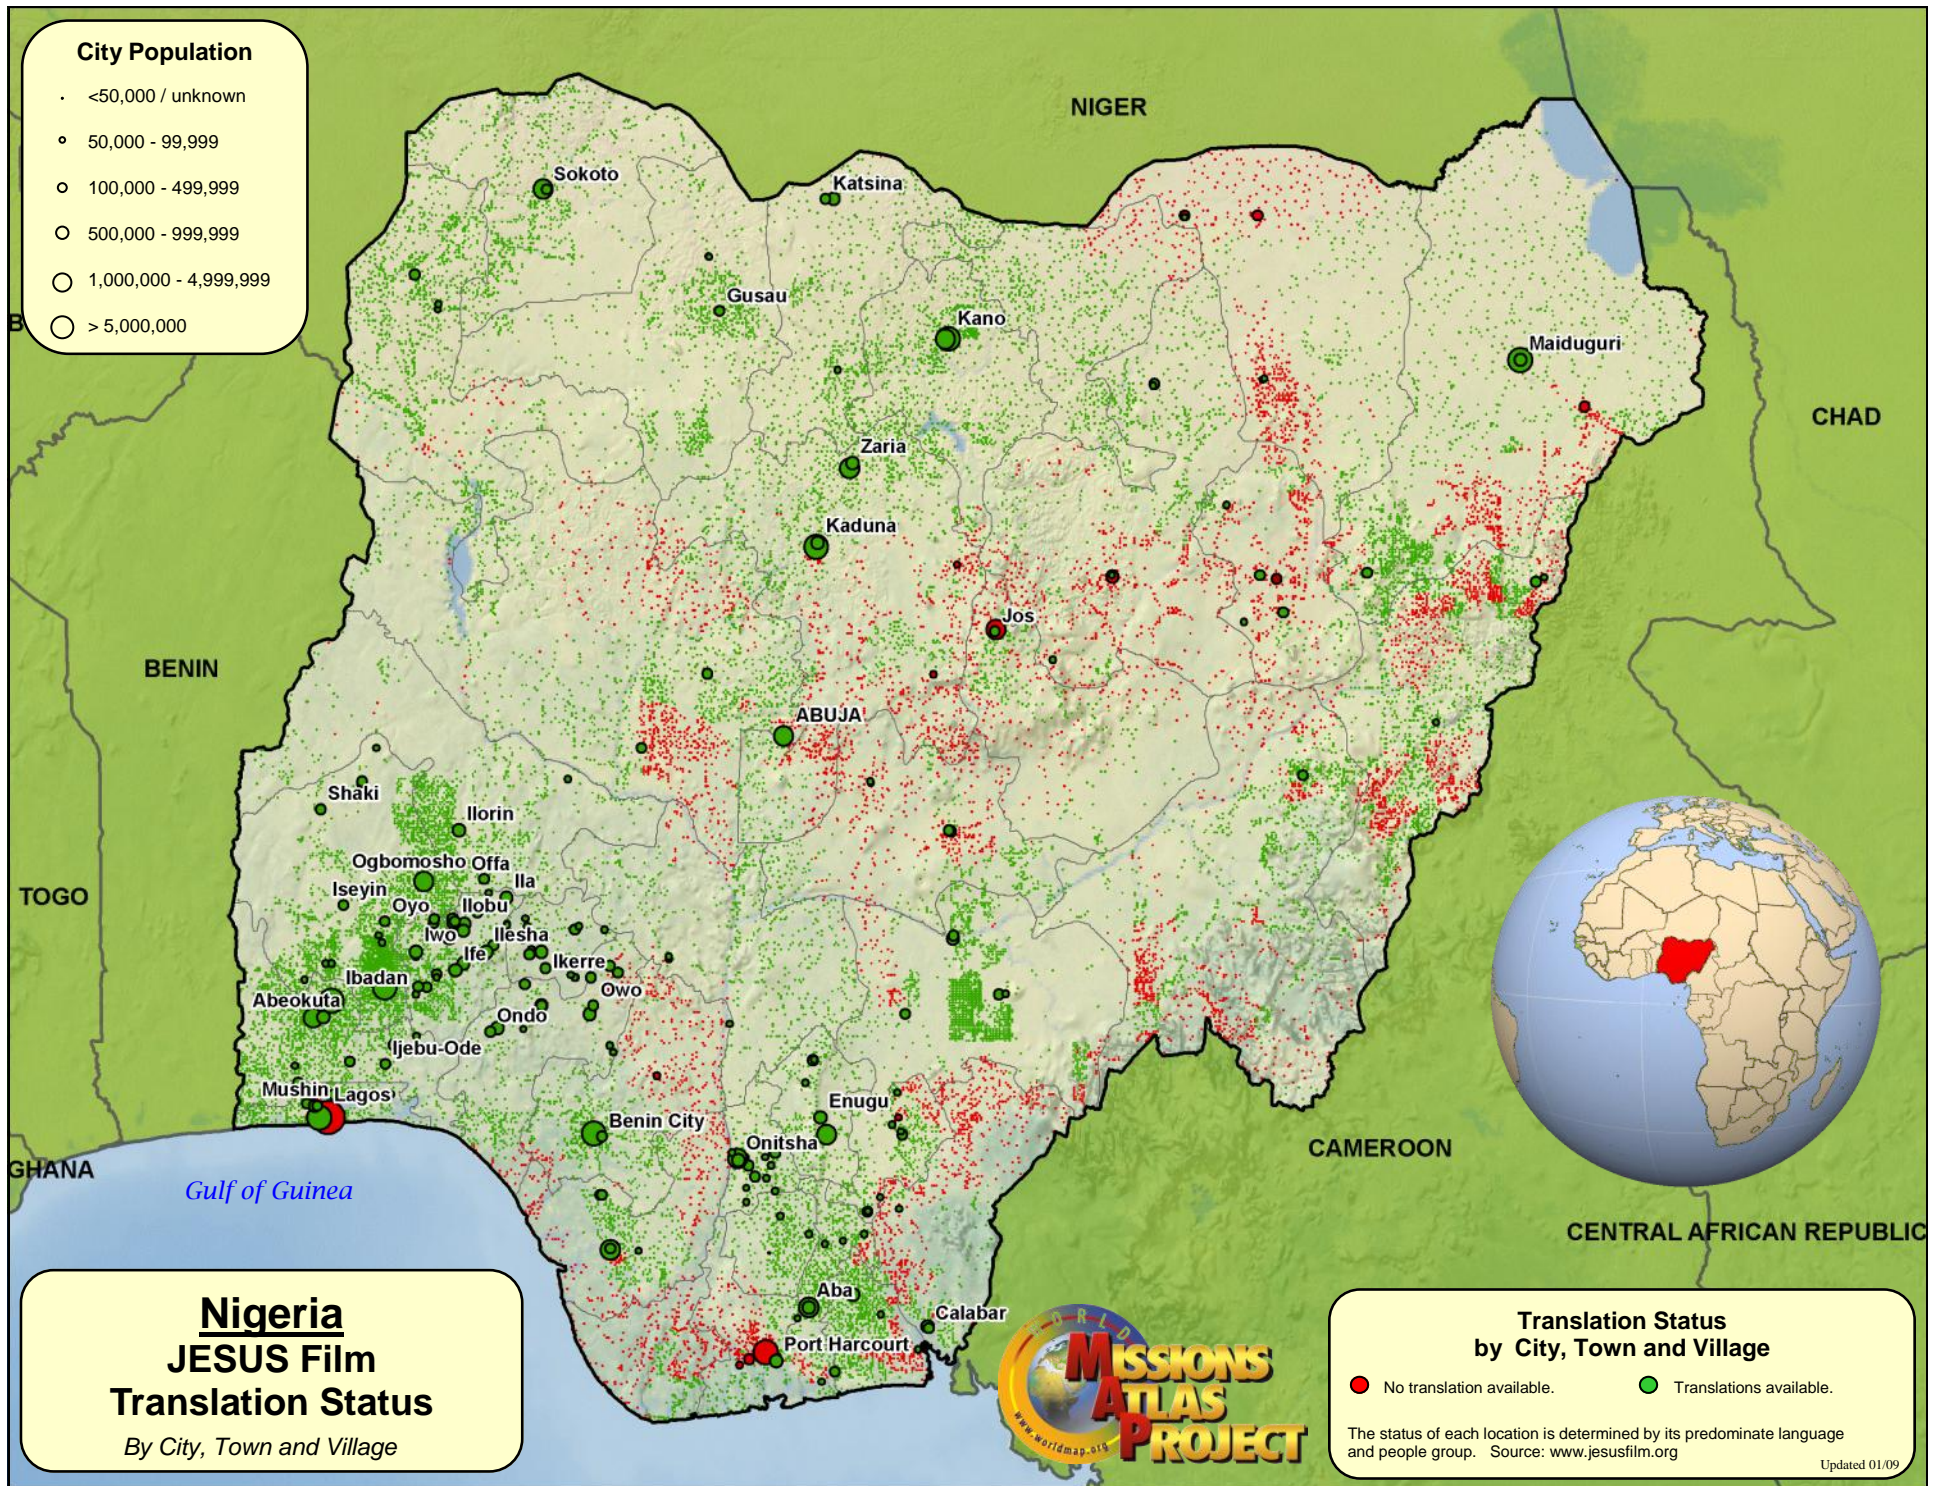

City Population

- <50,000 / unknown
- 50,000 - 99,999
- 100,000 - 499,999
- 500,000 - 999,999
- 1,000,000 - 4,999,999
- > 5,000,000

TOGO

BENIN

NIGER

CHAD

CAMEROON

CENTRAL AFRICAN REPUBLIC

Gulf of Guinea

GHANA

Nigeria JESUS Film Translation Status

By City, Town and Village

Translation Status by City, Town and Village

- No translation available.
- Translations available.

The status of each location is determined by its predominate language and people group. Source: www.jesusfilm.org