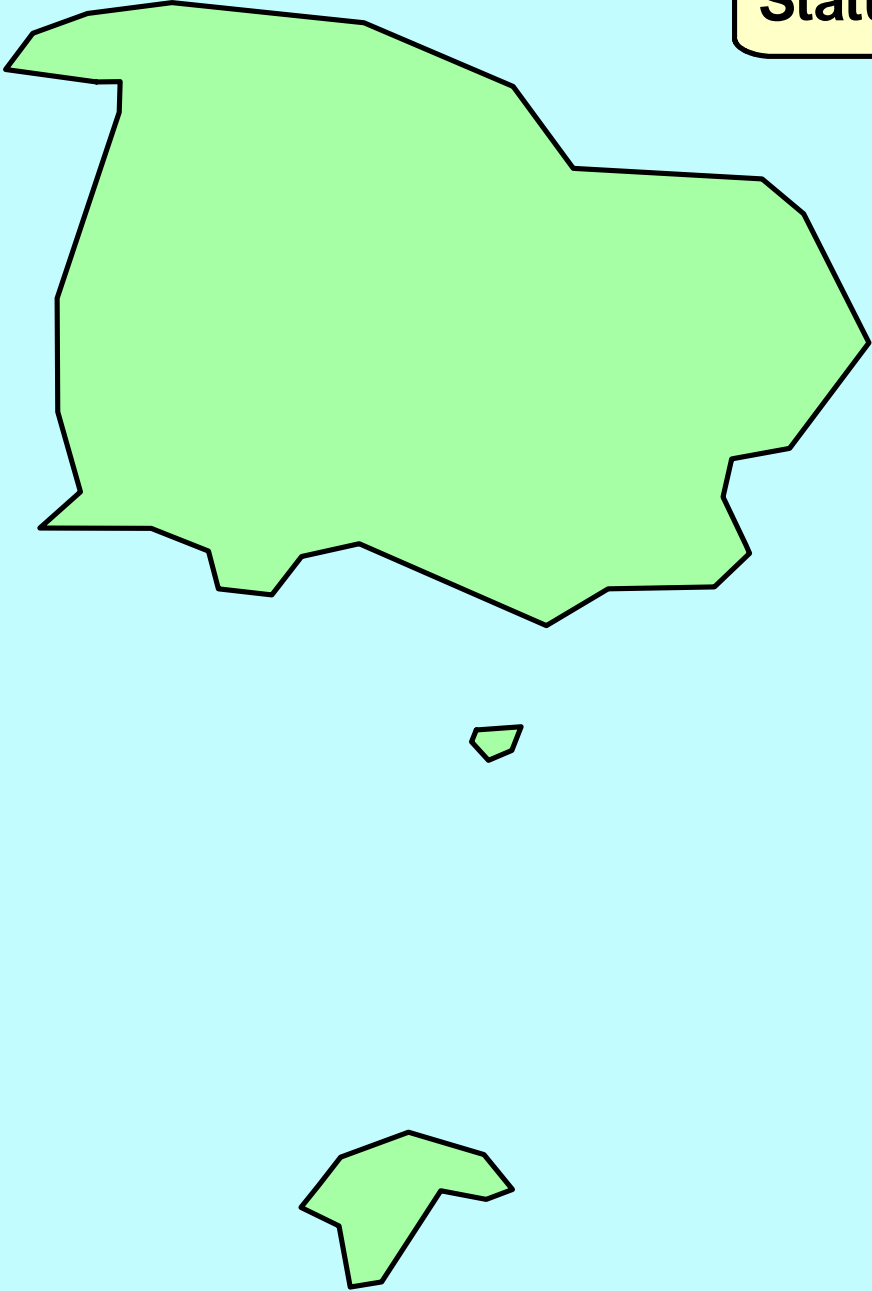

Norfolk Island Status of Evangelization

Pacific Ocean

A small globe showing the Pacific Ocean region. A red square highlights the location of Norfolk Island. Below the globe is a north arrow and a scale bar labeled 'Kilometers' with markings at 1, 0, and 1. At the bottom is the logo for 'WORLD MISSIONS ATLAS PROJECT' and the date '09/05/00'.

Status by Language Groups

	World A
	Unreached
	Unevangelized
	Evangelized
	Christian
	Unknown
	No data/ Unpopulated Area