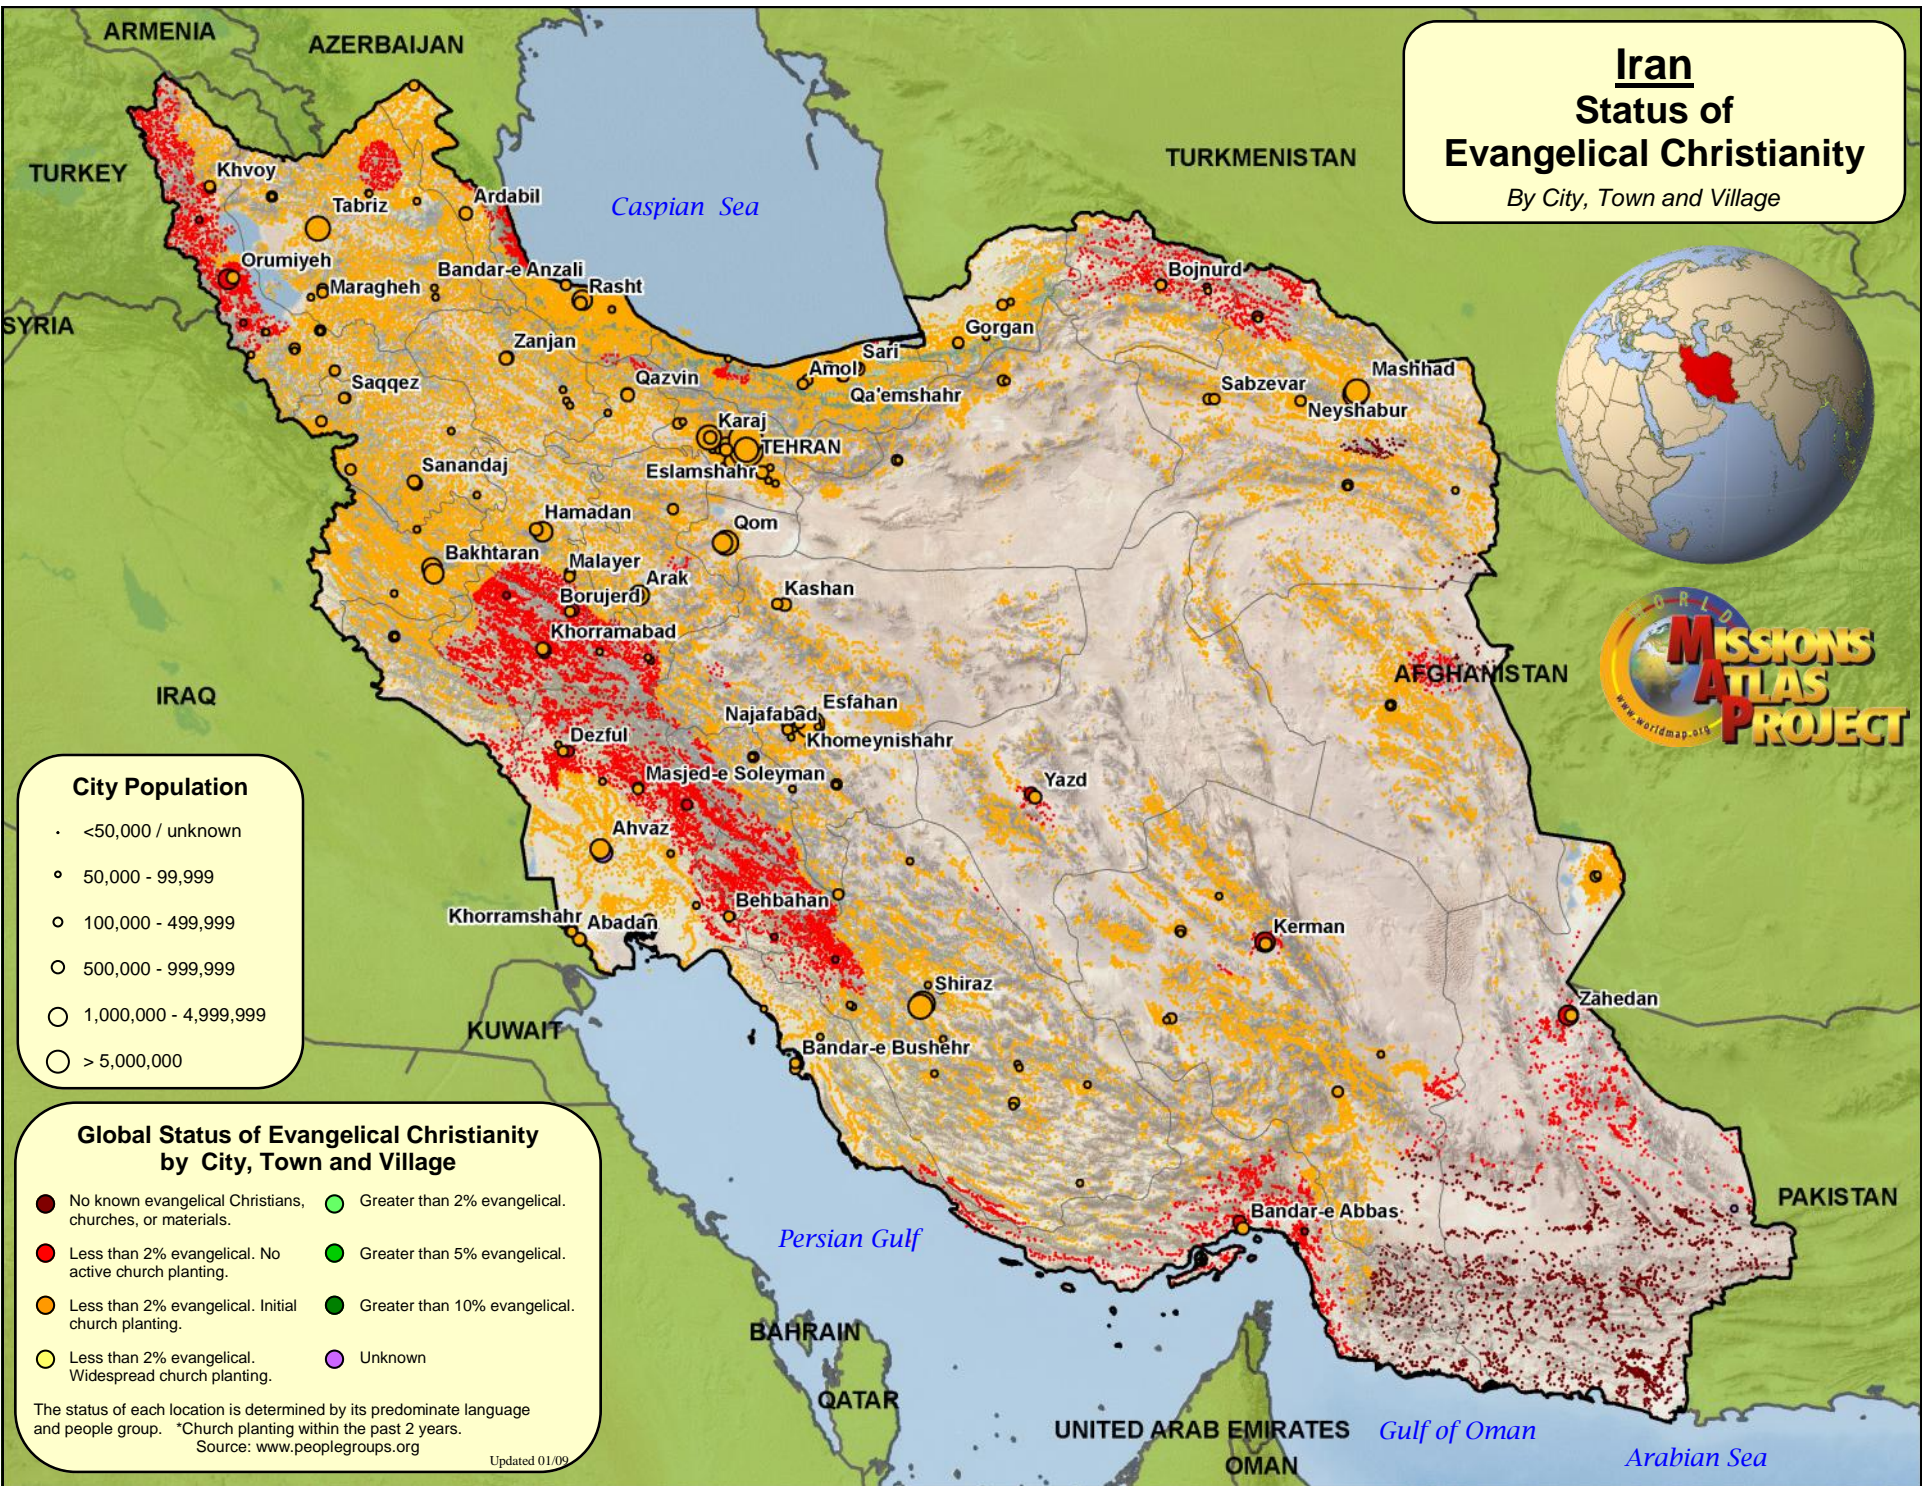

Iran Status of Evangelical Christianity

By City, Town and Village

City Population

- <50,000 / unknown
- 50,000 - 99,999
- 100,000 - 499,999
- 500,000 - 999,999
- 1,000,000 - 4,999,999
- > 5,000,000

Global Status of Evangelical Christianity by City, Town and Village

● No known evangelical Christians, churches, or materials.	● Greater than 2% evangelical.
● Less than 2% evangelical. No active church planting.	● Greater than 5% evangelical.
● Less than 2% evangelical. Initial church planting.	● Greater than 10% evangelical.
● Less than 2% evangelical. Widespread church planting.	● Unknown

The status of each location is determined by its predominate language and people group. *Church planting within the past 2 years.
Source: www.peoplesgroups.org

Updated 01/09