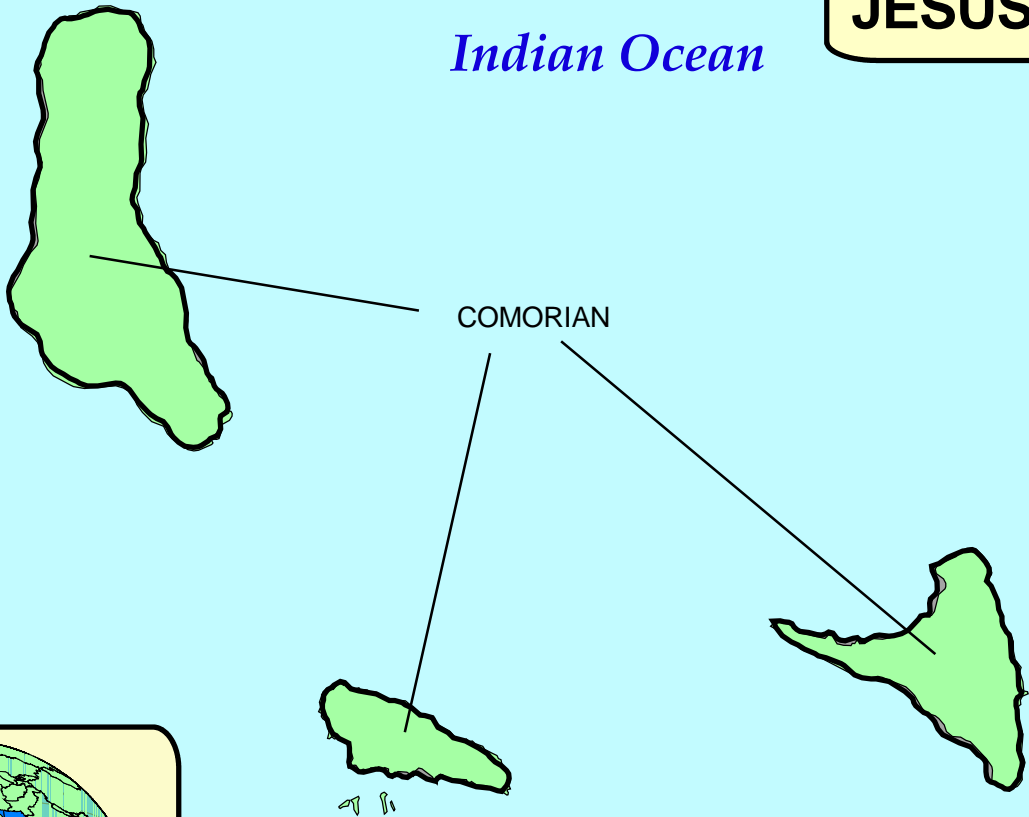

Comoros JESUS Film Translation Status

Due to language overlap, language status may be difficult to distinguish. Please refer to the Interactive Language Map for this country to see individual language boundaries and their respective status.

10 0 10
Kilometers

WORLD MISSIONS ATLAS PROJECT 3/10/03
www.worldmap.org

This block contains a globe with a red square highlighting the location of the Comoros in the Indian Ocean. Below the globe is a scale bar showing 10, 0, and 10 kilometers. At the bottom, there is a logo for the "WORLD MISSIONS ATLAS PROJECT" dated 3/10/03, with the website "www.worldmap.org".

Status by Language Groups

- Completed
- Not Available
- No data/ Unpopulated Area

This block contains a legend titled "Status by Language Groups". It lists three categories: "Completed" (represented by a light green oval), "Not Available" (represented by a light red oval), and "No data/ Unpopulated Area" (represented by a grey oval).