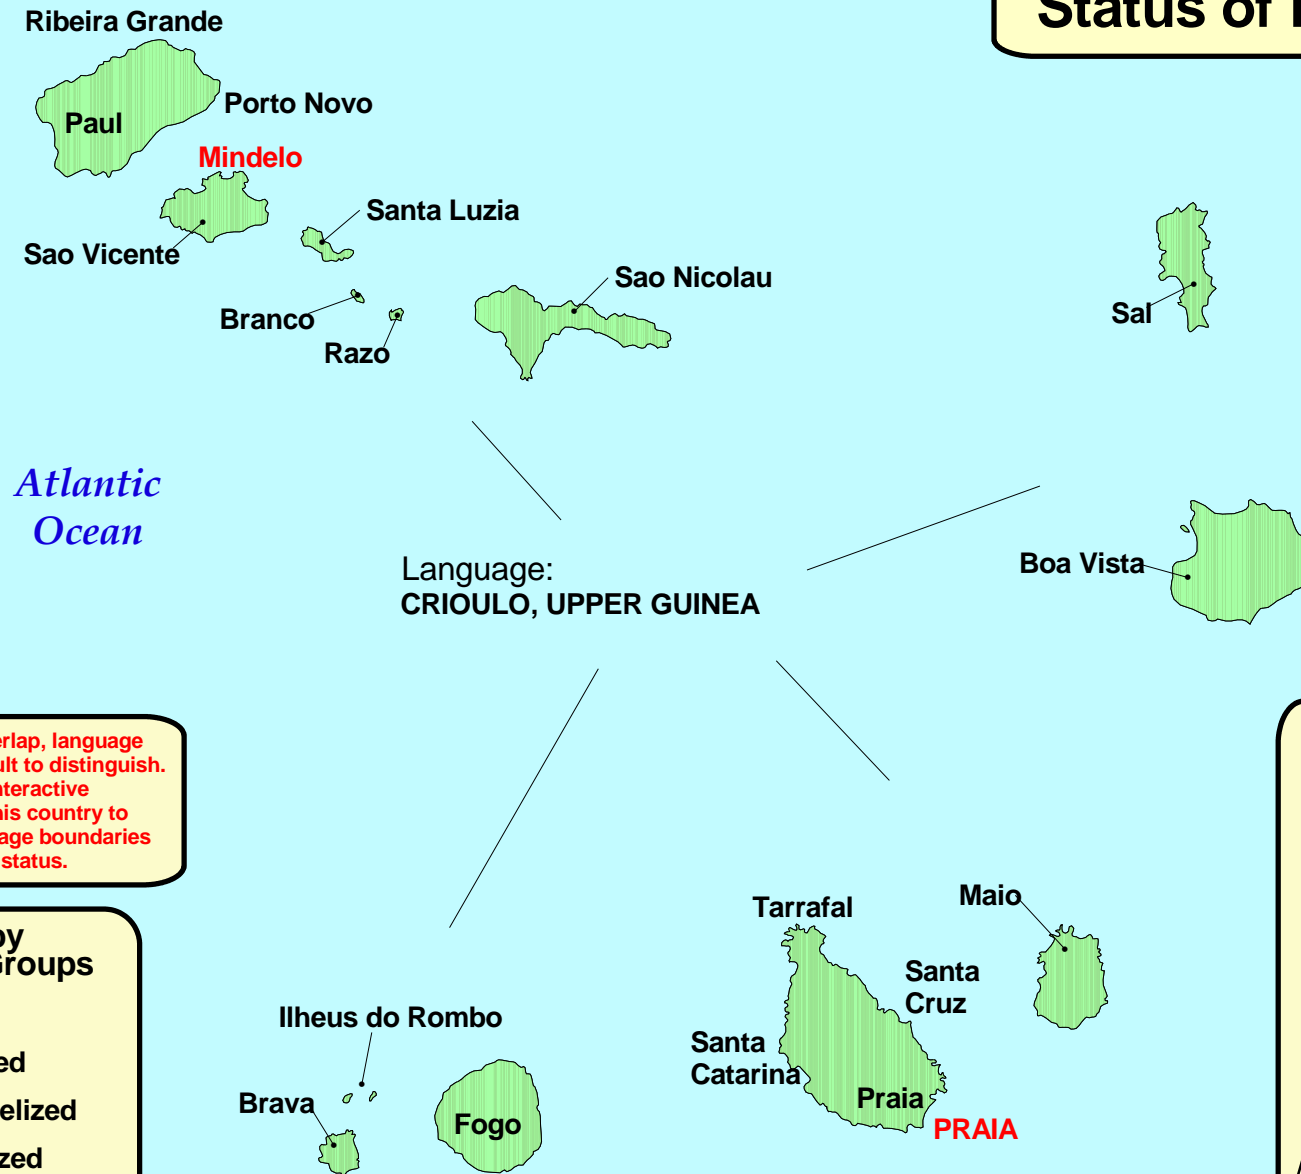

# Cape Verde Status of Evangelization

Due to language overlap, language status may be difficult to distinguish. Please refer to the Interactive Language Map for this country to see individual language boundaries and their respective status.

## Status by Language Groups

- World A
- Unreached
- Unevangelized
- Evangelized
- Christian
- Unknown
- No data/ Unpopulated Area

15 0 15  
Kilometers

WORLD MISSIONS ATLAS PROJECT

www.worldmap.org 4/30/03