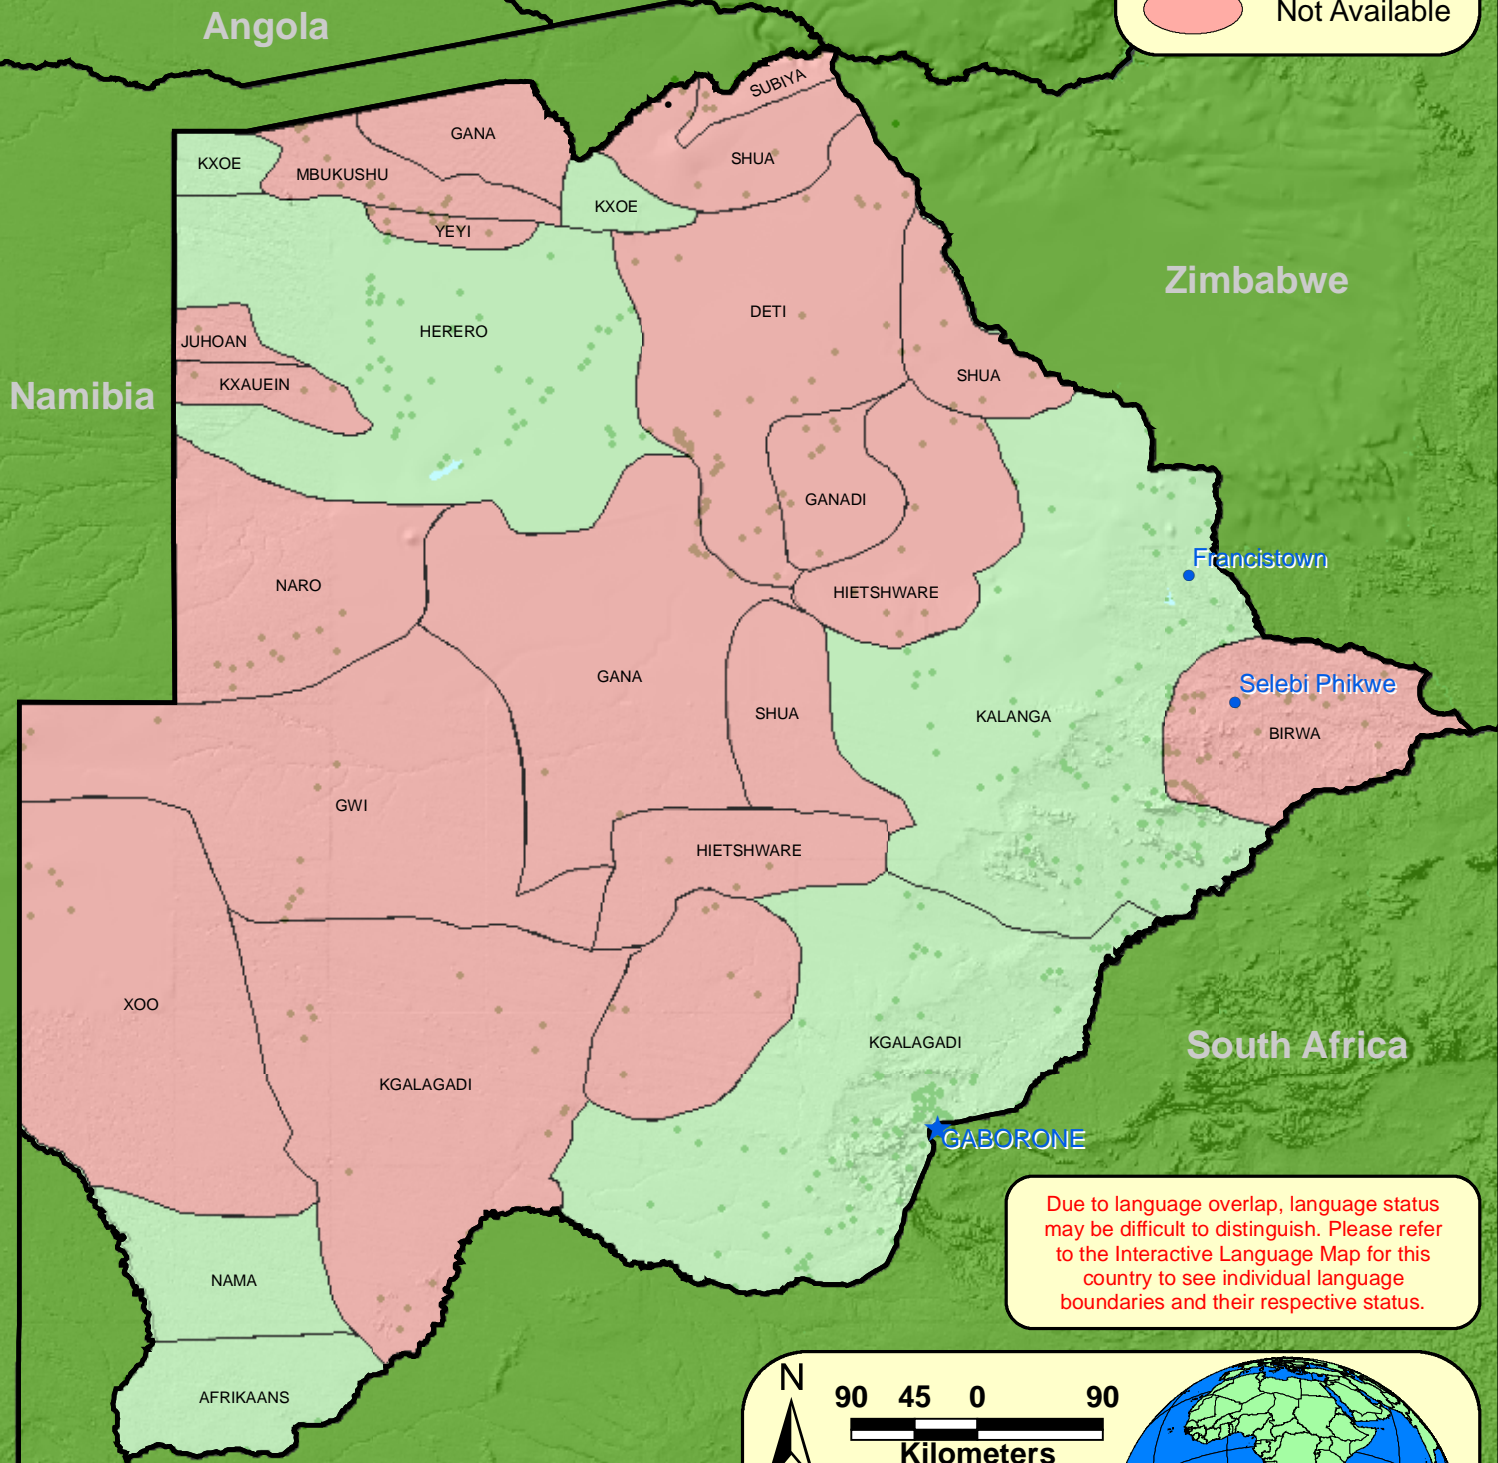

Botswana JESUS Film Translation Status

Status by Language Groups

- Completed
- Not Available

Due to language overlap, language status may be difficult to distinguish. Please refer to the Interactive Language Map for this country to see individual language boundaries and their respective status.

- ★ CAPITAL
- Cities >= 50,000 people
- Cities and Villages

N

90 45 0 90

Kilometers

1005

www.worldmap.org