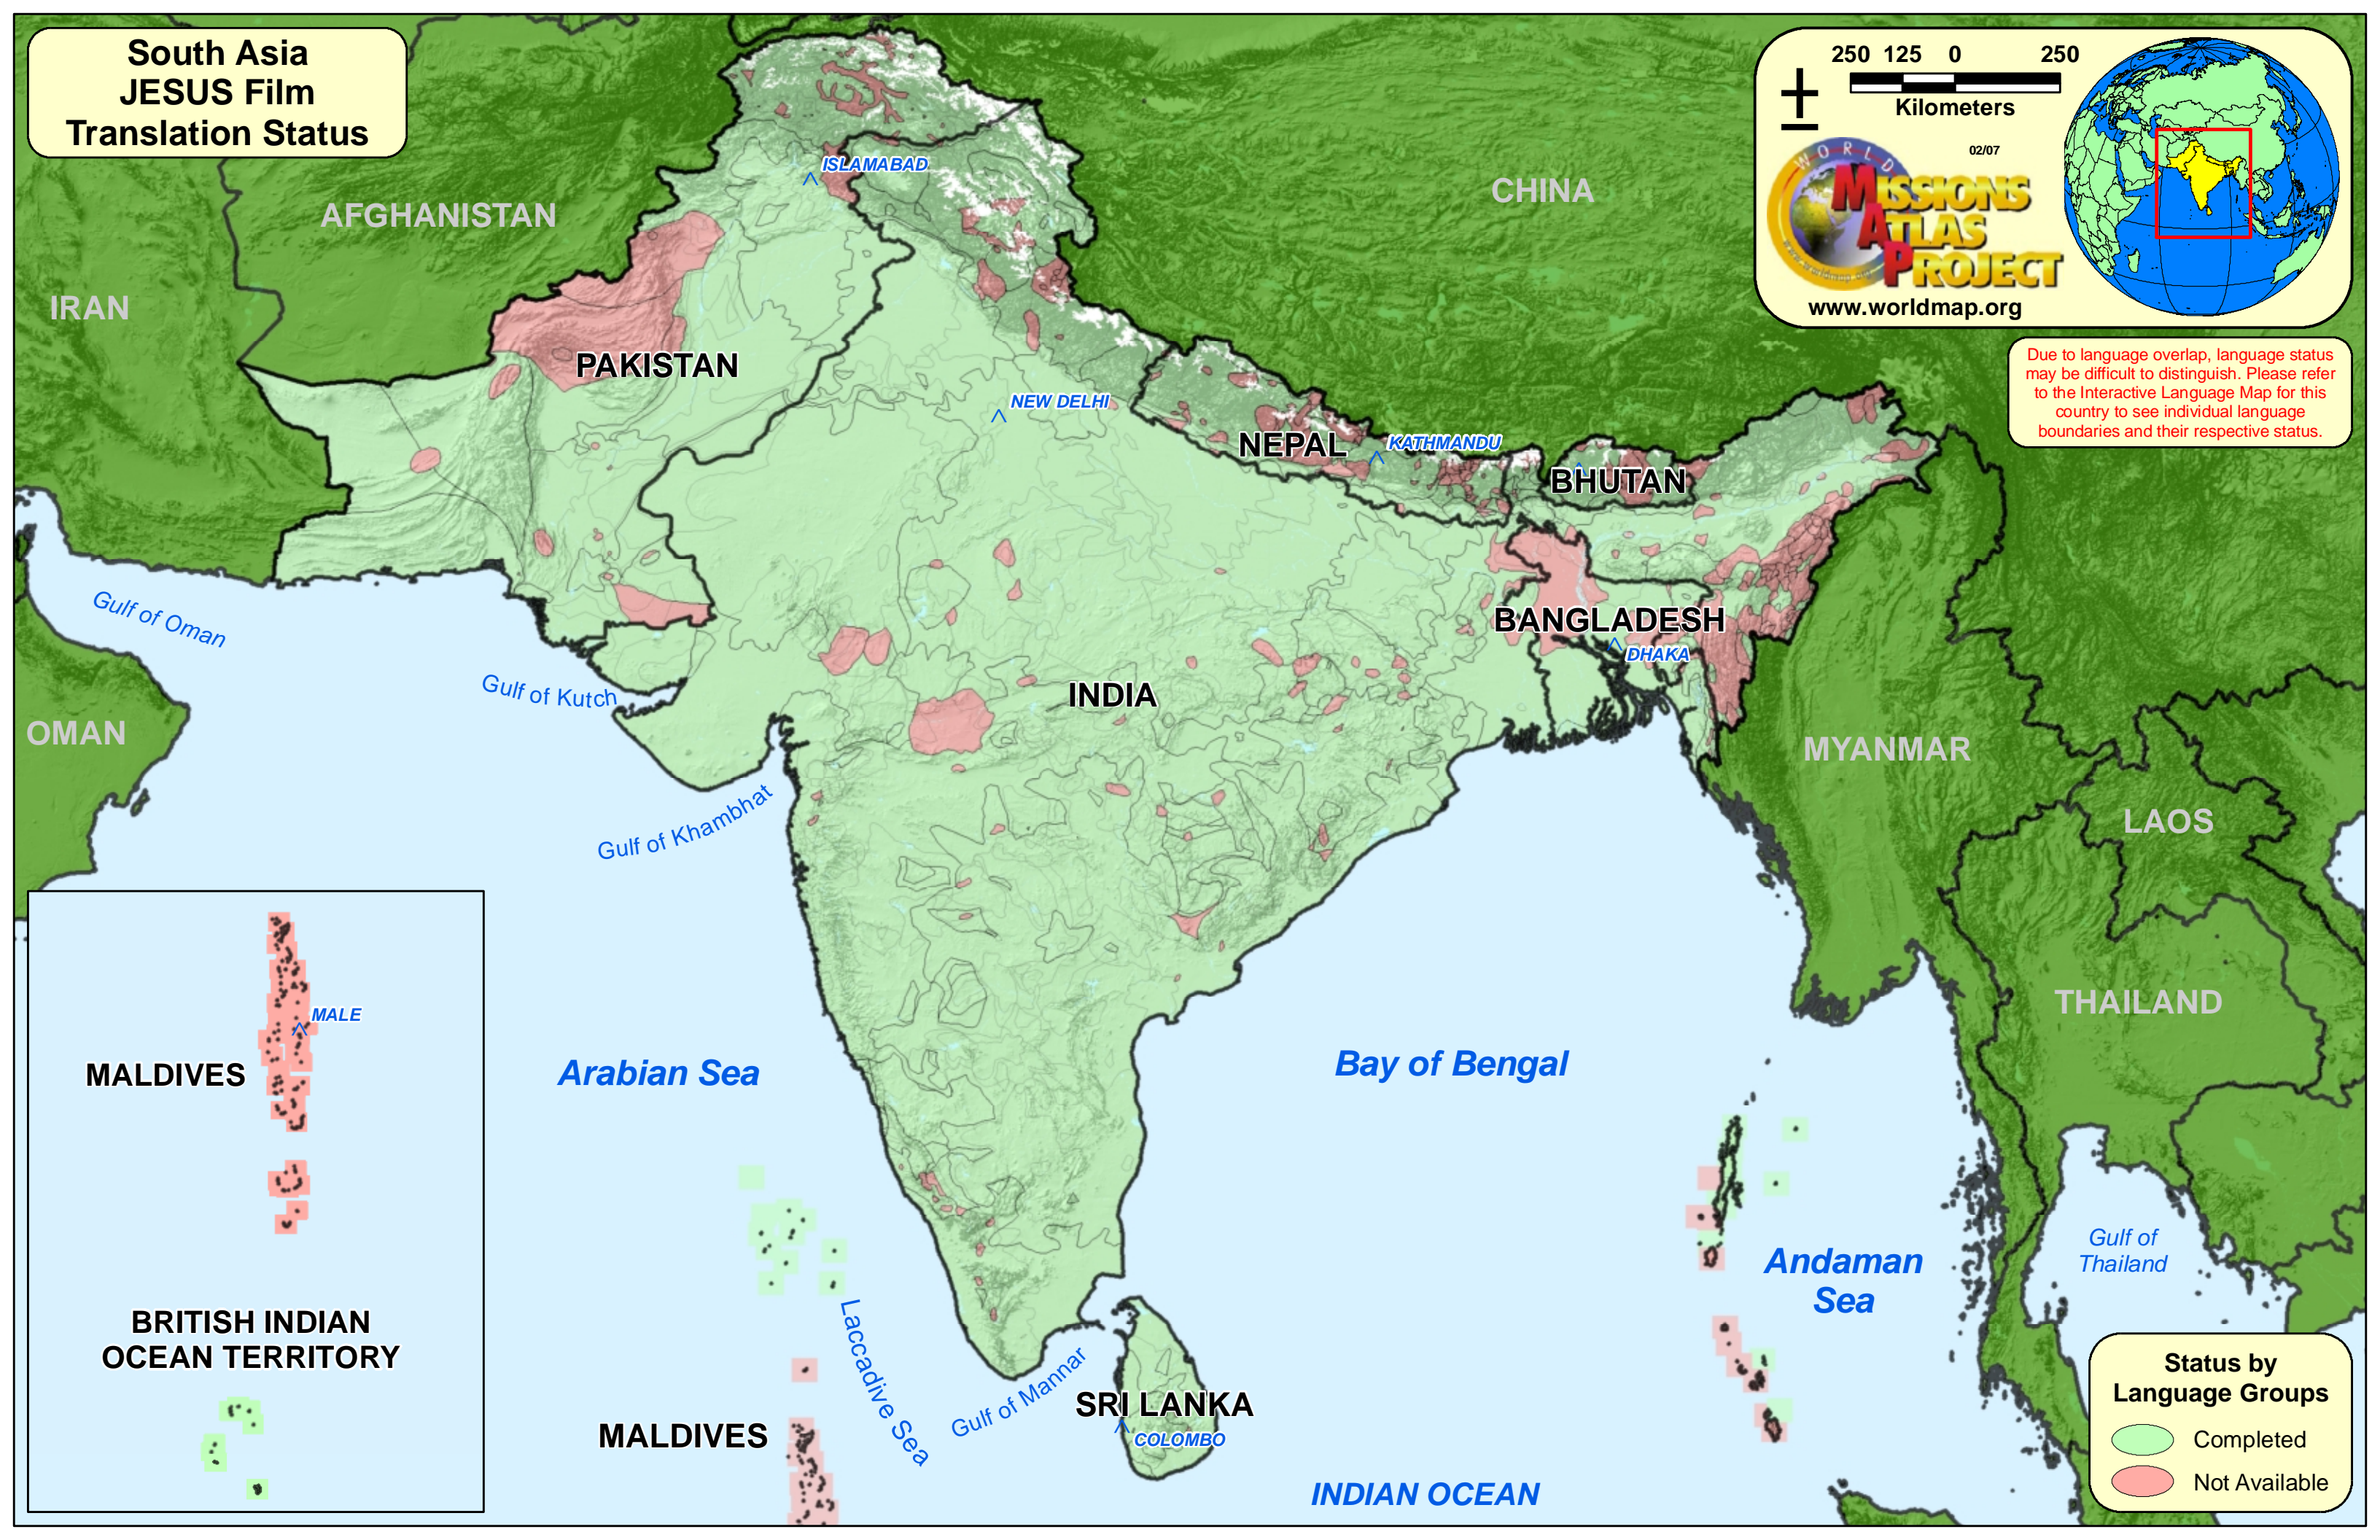

**South Asia  
JESUS Film  
Translation Status**

250 125 0 250  
Kilometers

02/07

**WORLD MISSIONS ATLAS PROJECT**

www.worldmap.org

Due to language overlap, language status may be difficult to distinguish. Please refer to the Interactive Language Map for this country to see individual language boundaries and their respective status.

**MALDIVES**

MALE

**BRITISH INDIAN OCEAN TERRITORY**

**MALDIVES**

**Status by Language Groups**

- Completed
- Not Available