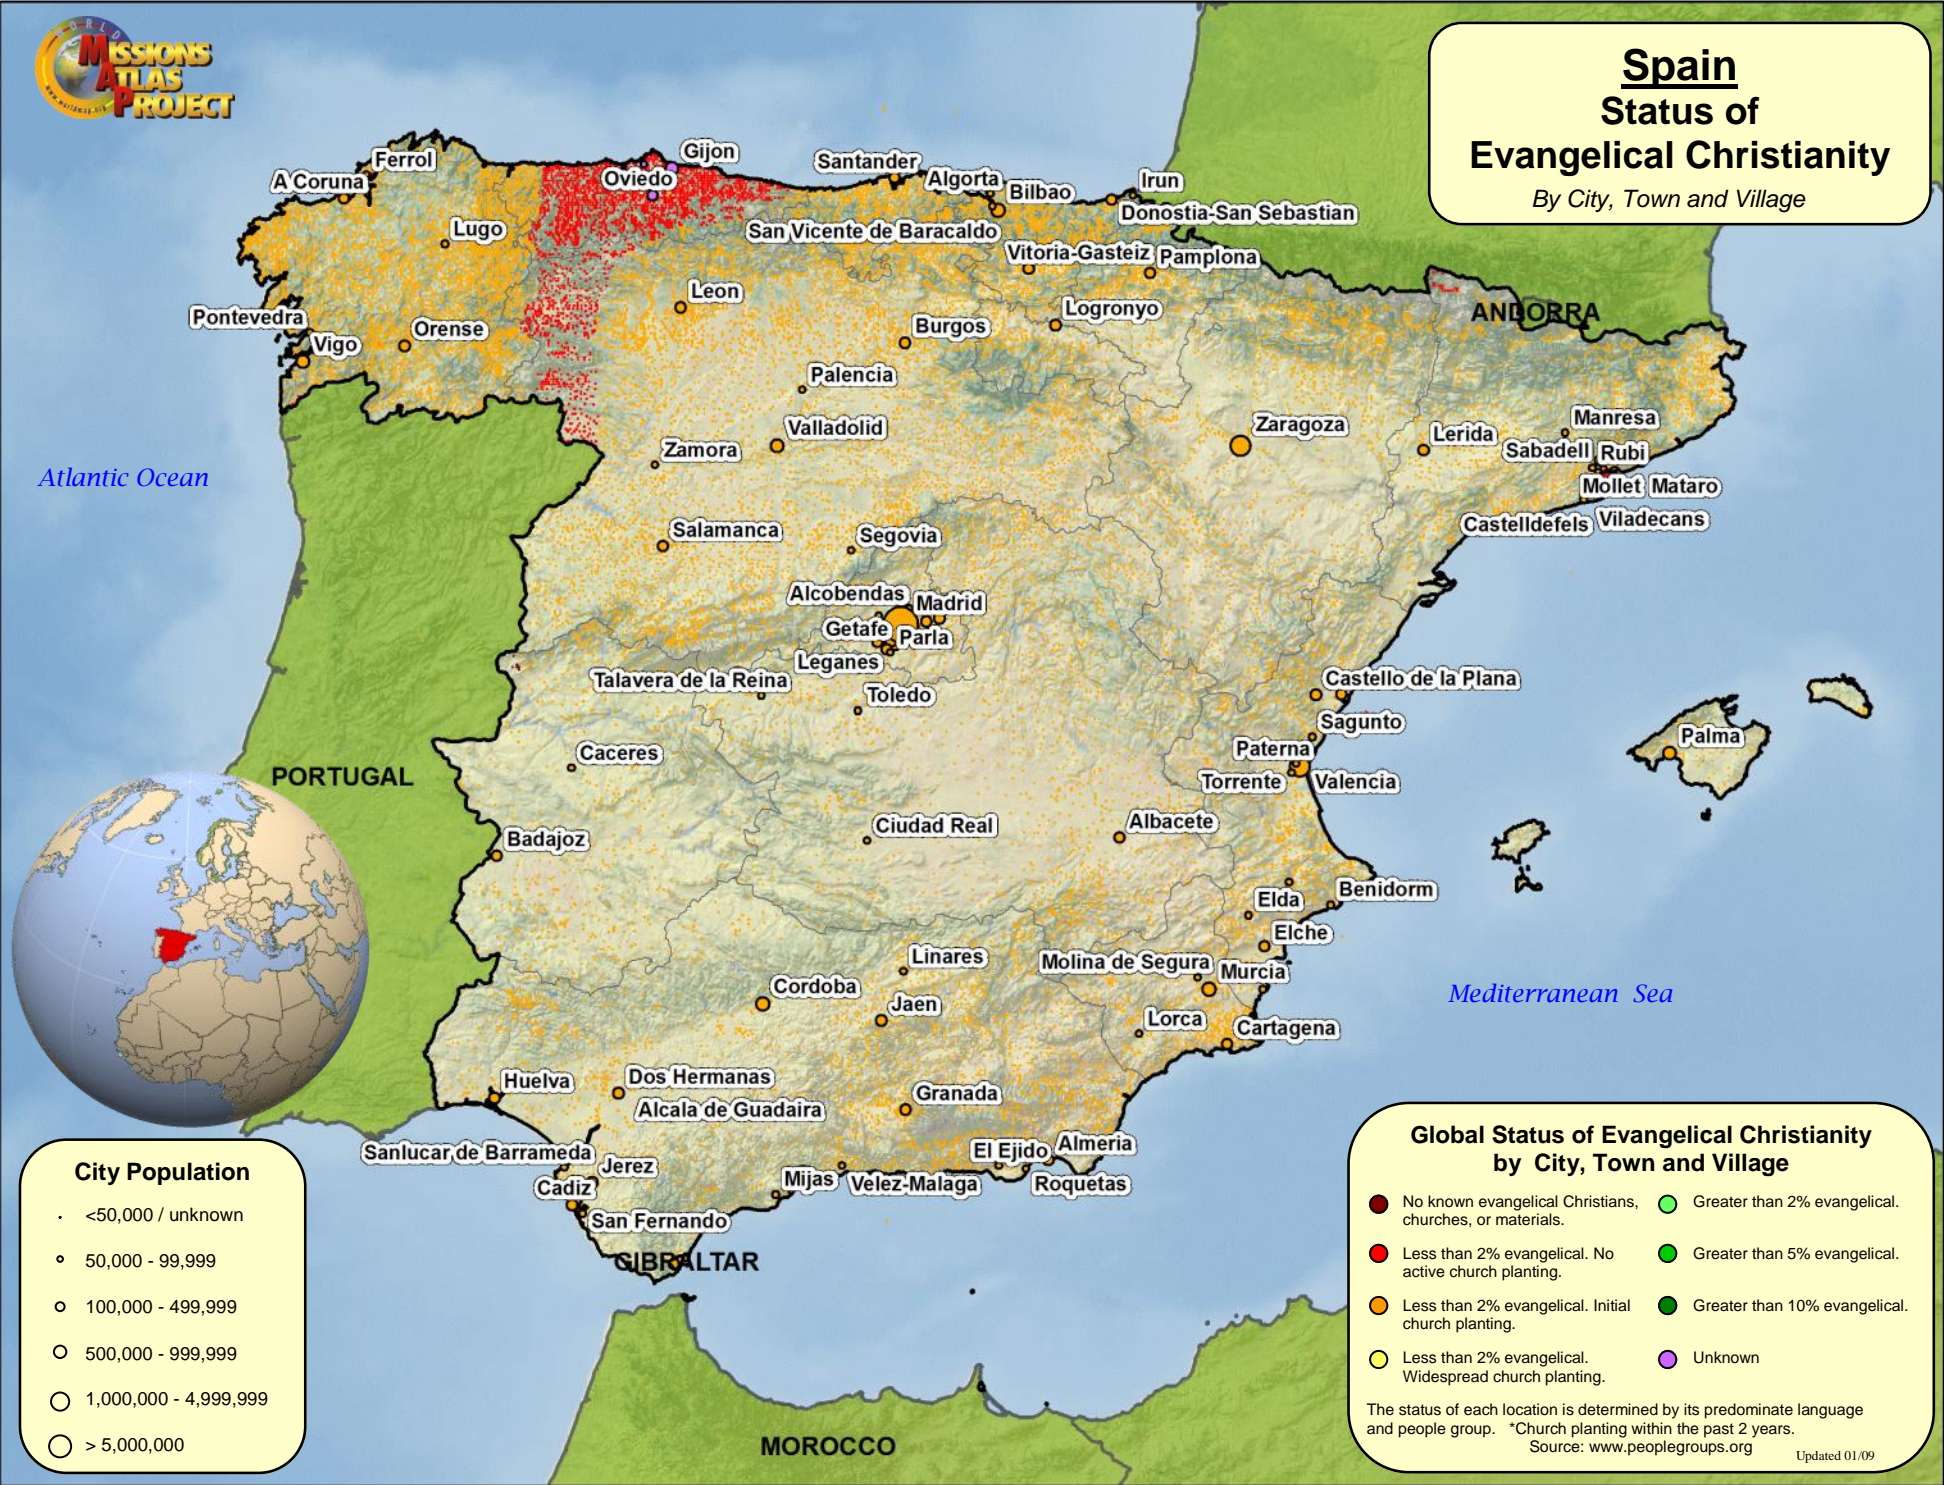

Spain Status of Evangelical Christianity

By City, Town and Village

Atlantic Ocean

Mediterranean Sea

City Population

- <50,000 / unknown
- 50,000 - 99,999
- 100,000 - 499,999
- 500,000 - 999,999
- 1,000,000 - 4,999,999
- > 5,000,000

Global Status of Evangelical Christianity by City, Town and Village

| | |
|--|---------------------------------|
| ● No known evangelical Christians, churches, or materials. | ● Greater than 2% evangelical. |
| ● Less than 2% evangelical. No active church planting. | ● Greater than 5% evangelical. |
| ● Less than 2% evangelical. Initial church planting. | ● Greater than 10% evangelical. |
| ● Less than 2% evangelical. Widespread church planting. | ● Unknown |

The status of each location is determined by its predominate language and people group. *Church planting within the past 2 years.
Source: www.peoplegroups.org Updated 01/09