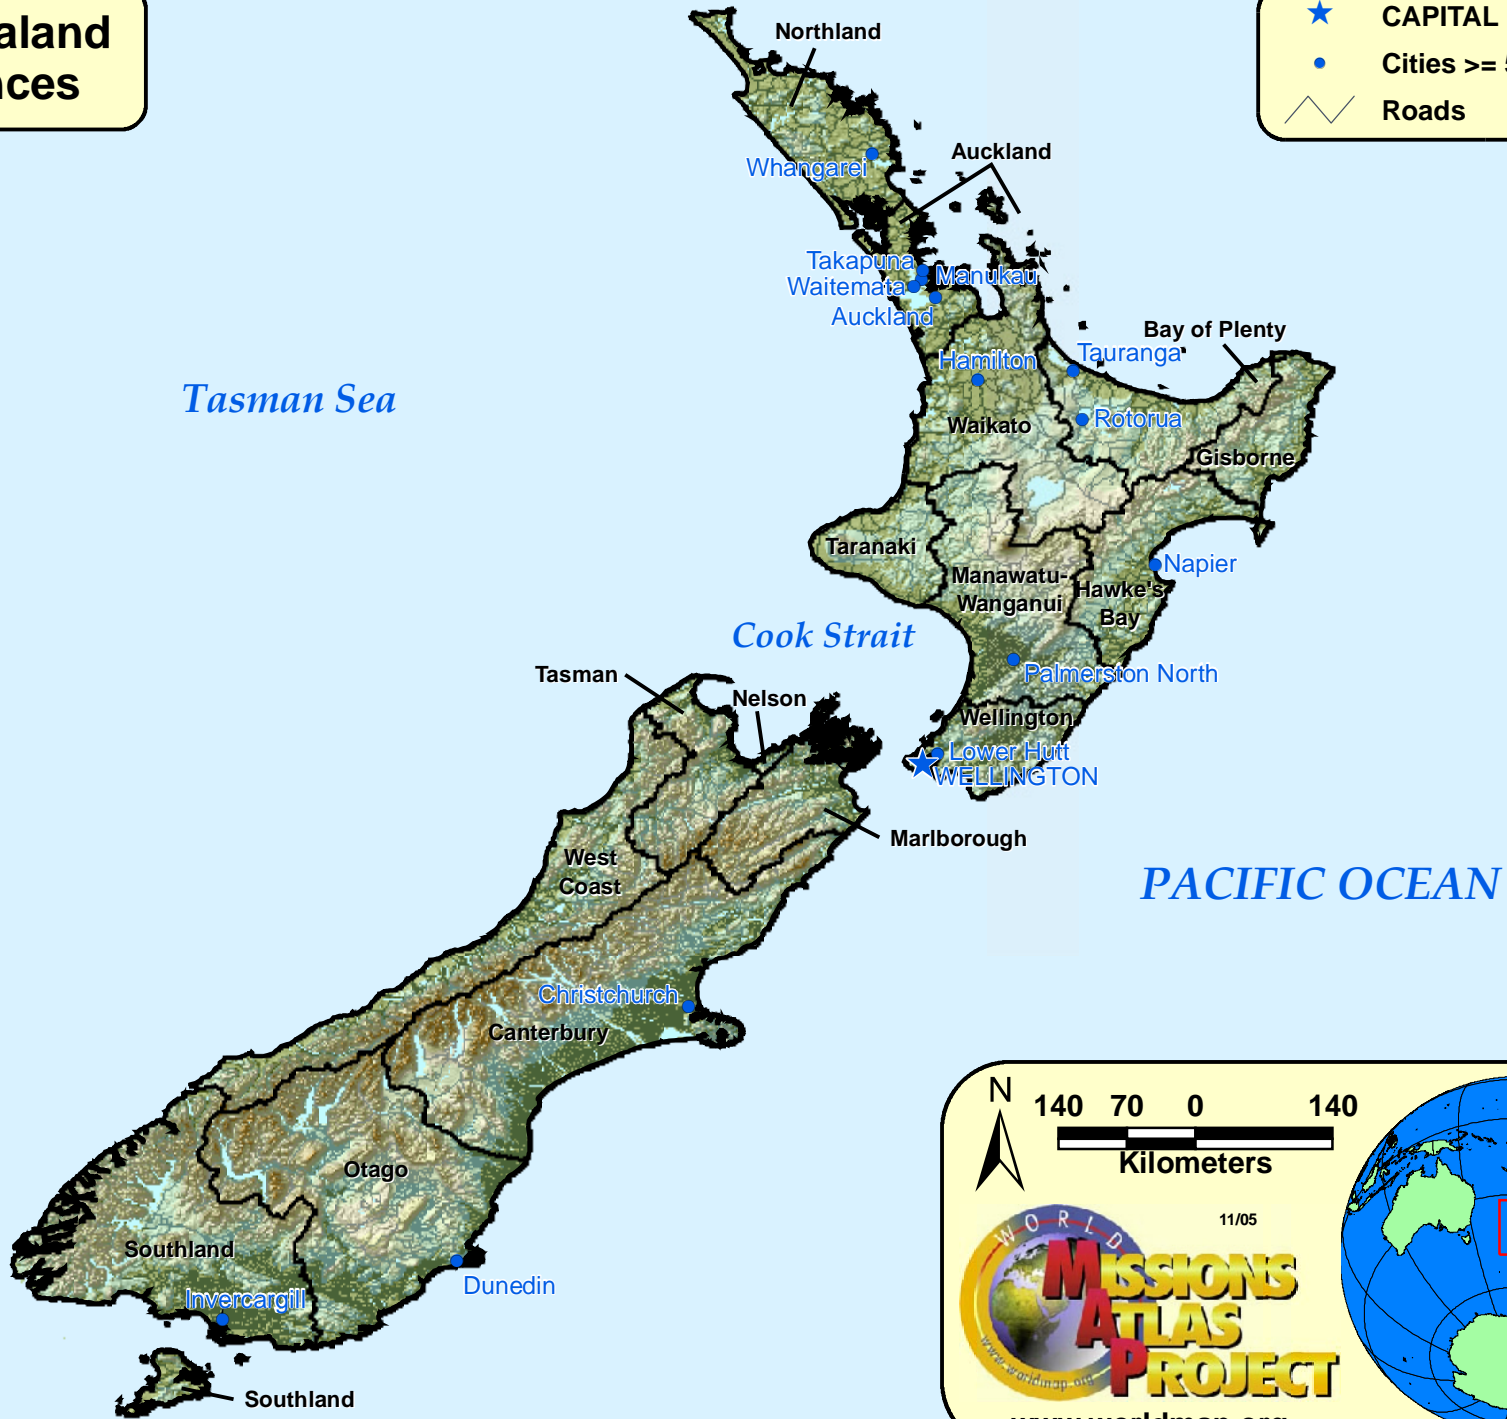

New Zealand Provinces

- ★ CAPITAL
- Cities >= 50,000 People
- ∩ Roads

140 70 0 140
Kilometers

11/05

WORLD MISSIONS ATLAS PROJECT

www.worldmap.org