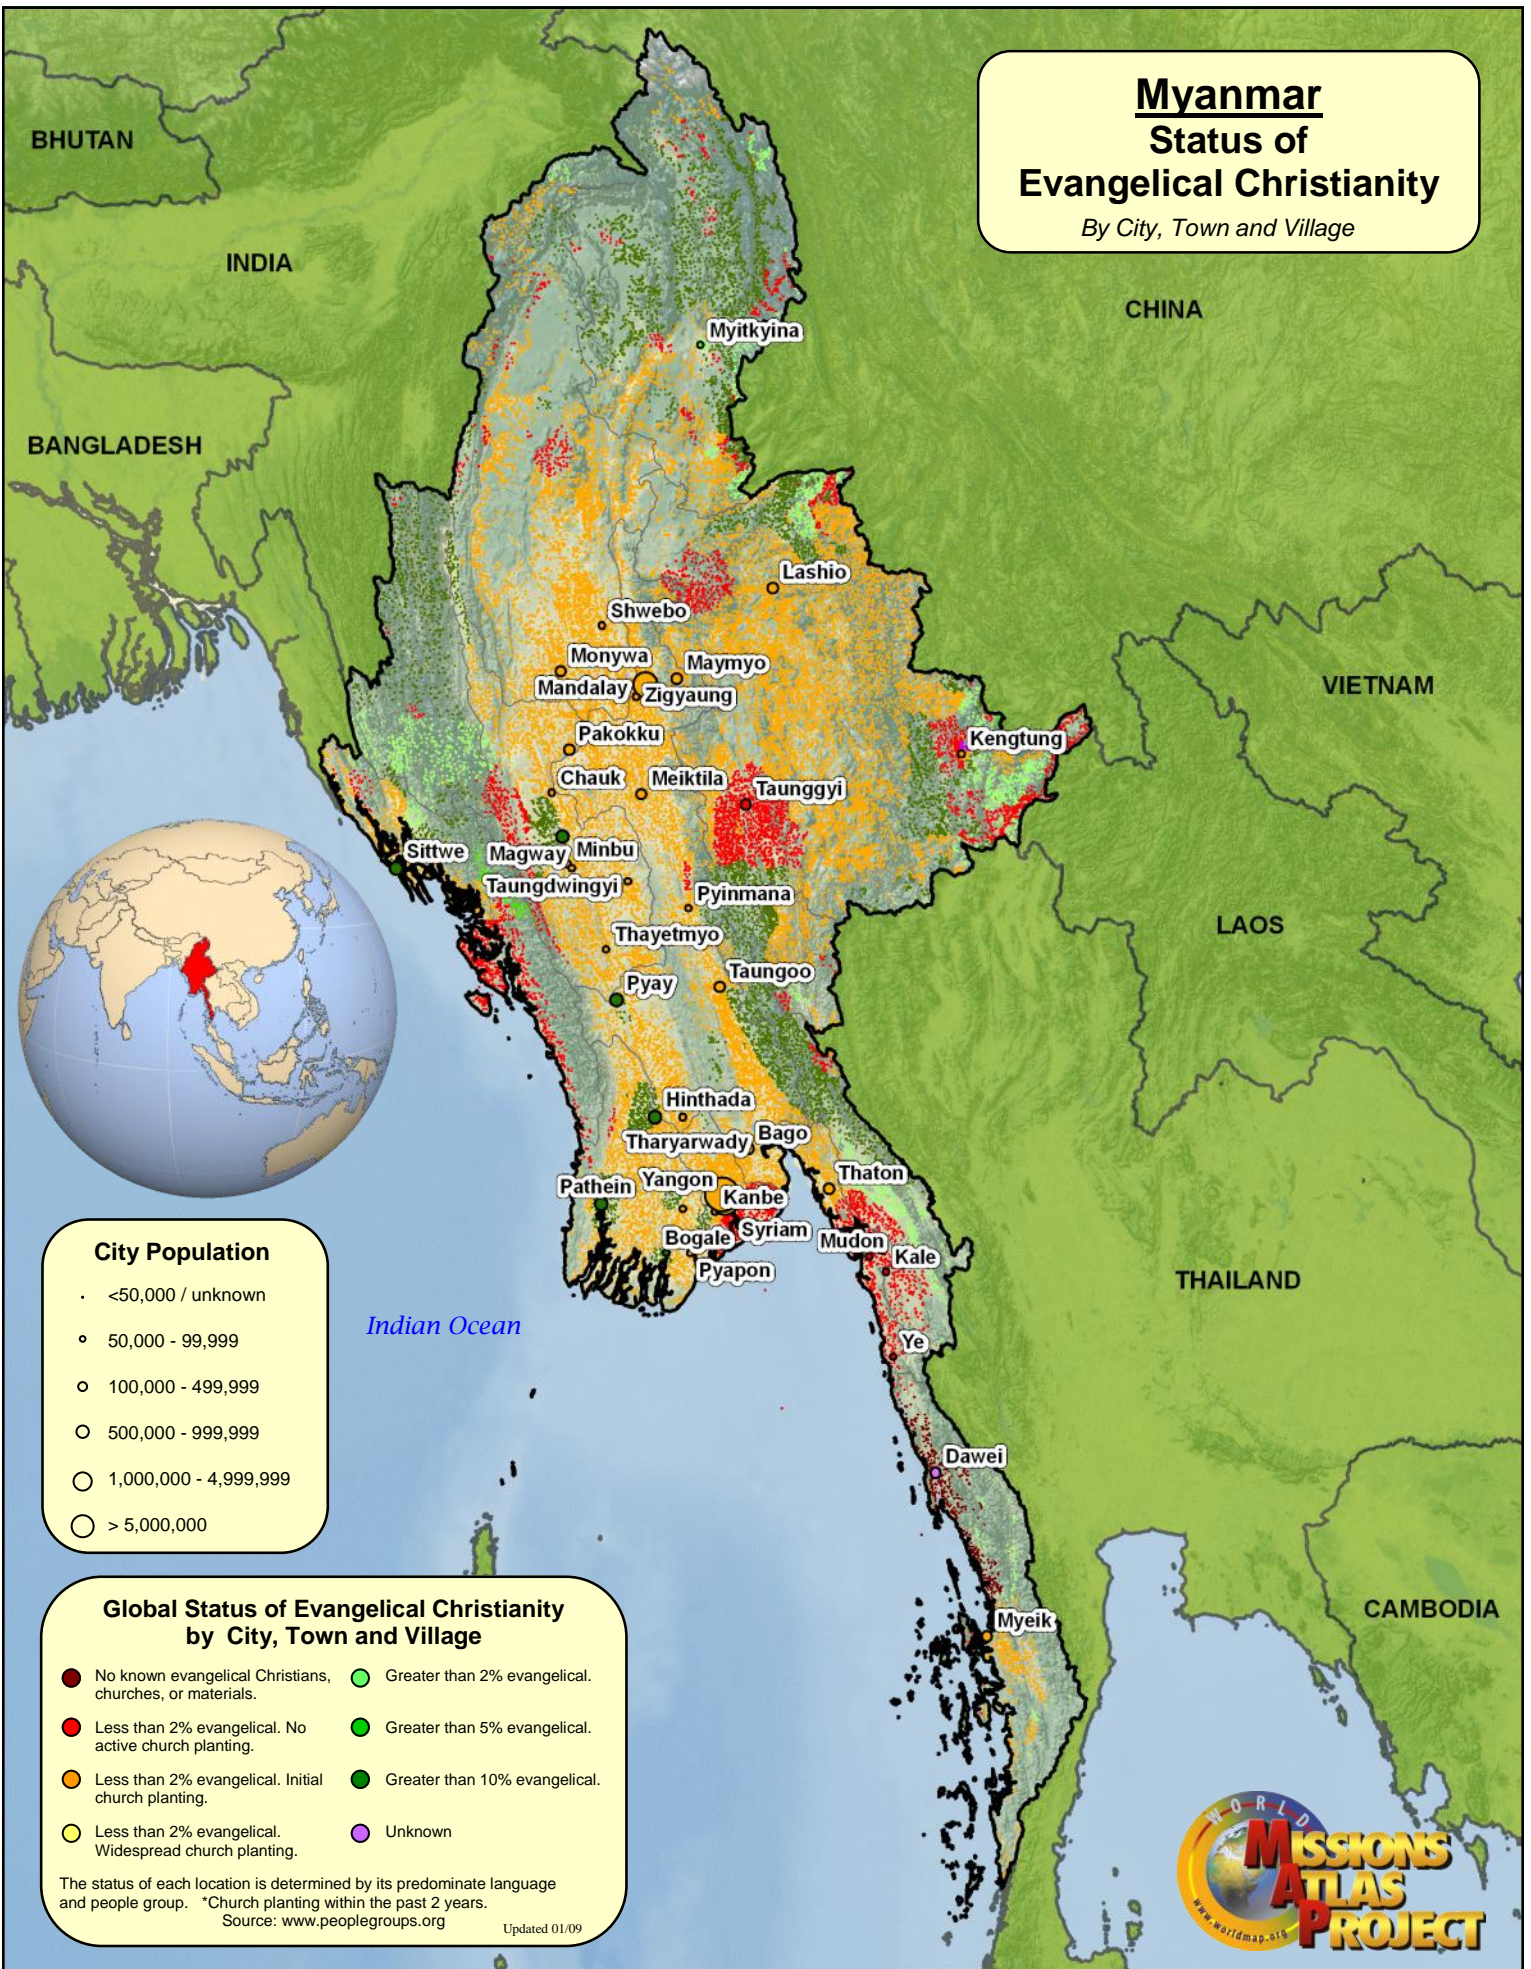

Myanmar

Status of Evangelical Christianity

By City, Town and Village

BHUTAN

INDIA

BANGLADESH

CHINA

VIETNAM

LAOS

THAILAND

CAMBODIA

Indian Ocean

City Population

- <50,000 / unknown
- 50,000 - 99,999
- 100,000 - 499,999
- 500,000 - 999,999
- 1,000,000 - 4,999,999
- > 5,000,000

Global Status of Evangelical Christianity by City, Town and Village

- No known evangelical Christians, churches, or materials.
- Less than 2% evangelical. No active church planting.
- Less than 2% evangelical. Initial church planting.
- Less than 2% evangelical. Widespread church planting.
- Greater than 2% evangelical.
- Greater than 5% evangelical.
- Greater than 10% evangelical.
- Unknown

The status of each location is determined by its predominate language and people group. *Church planting within the past 2 years.

Source: www.peoplegroups.org

Updated 01/09