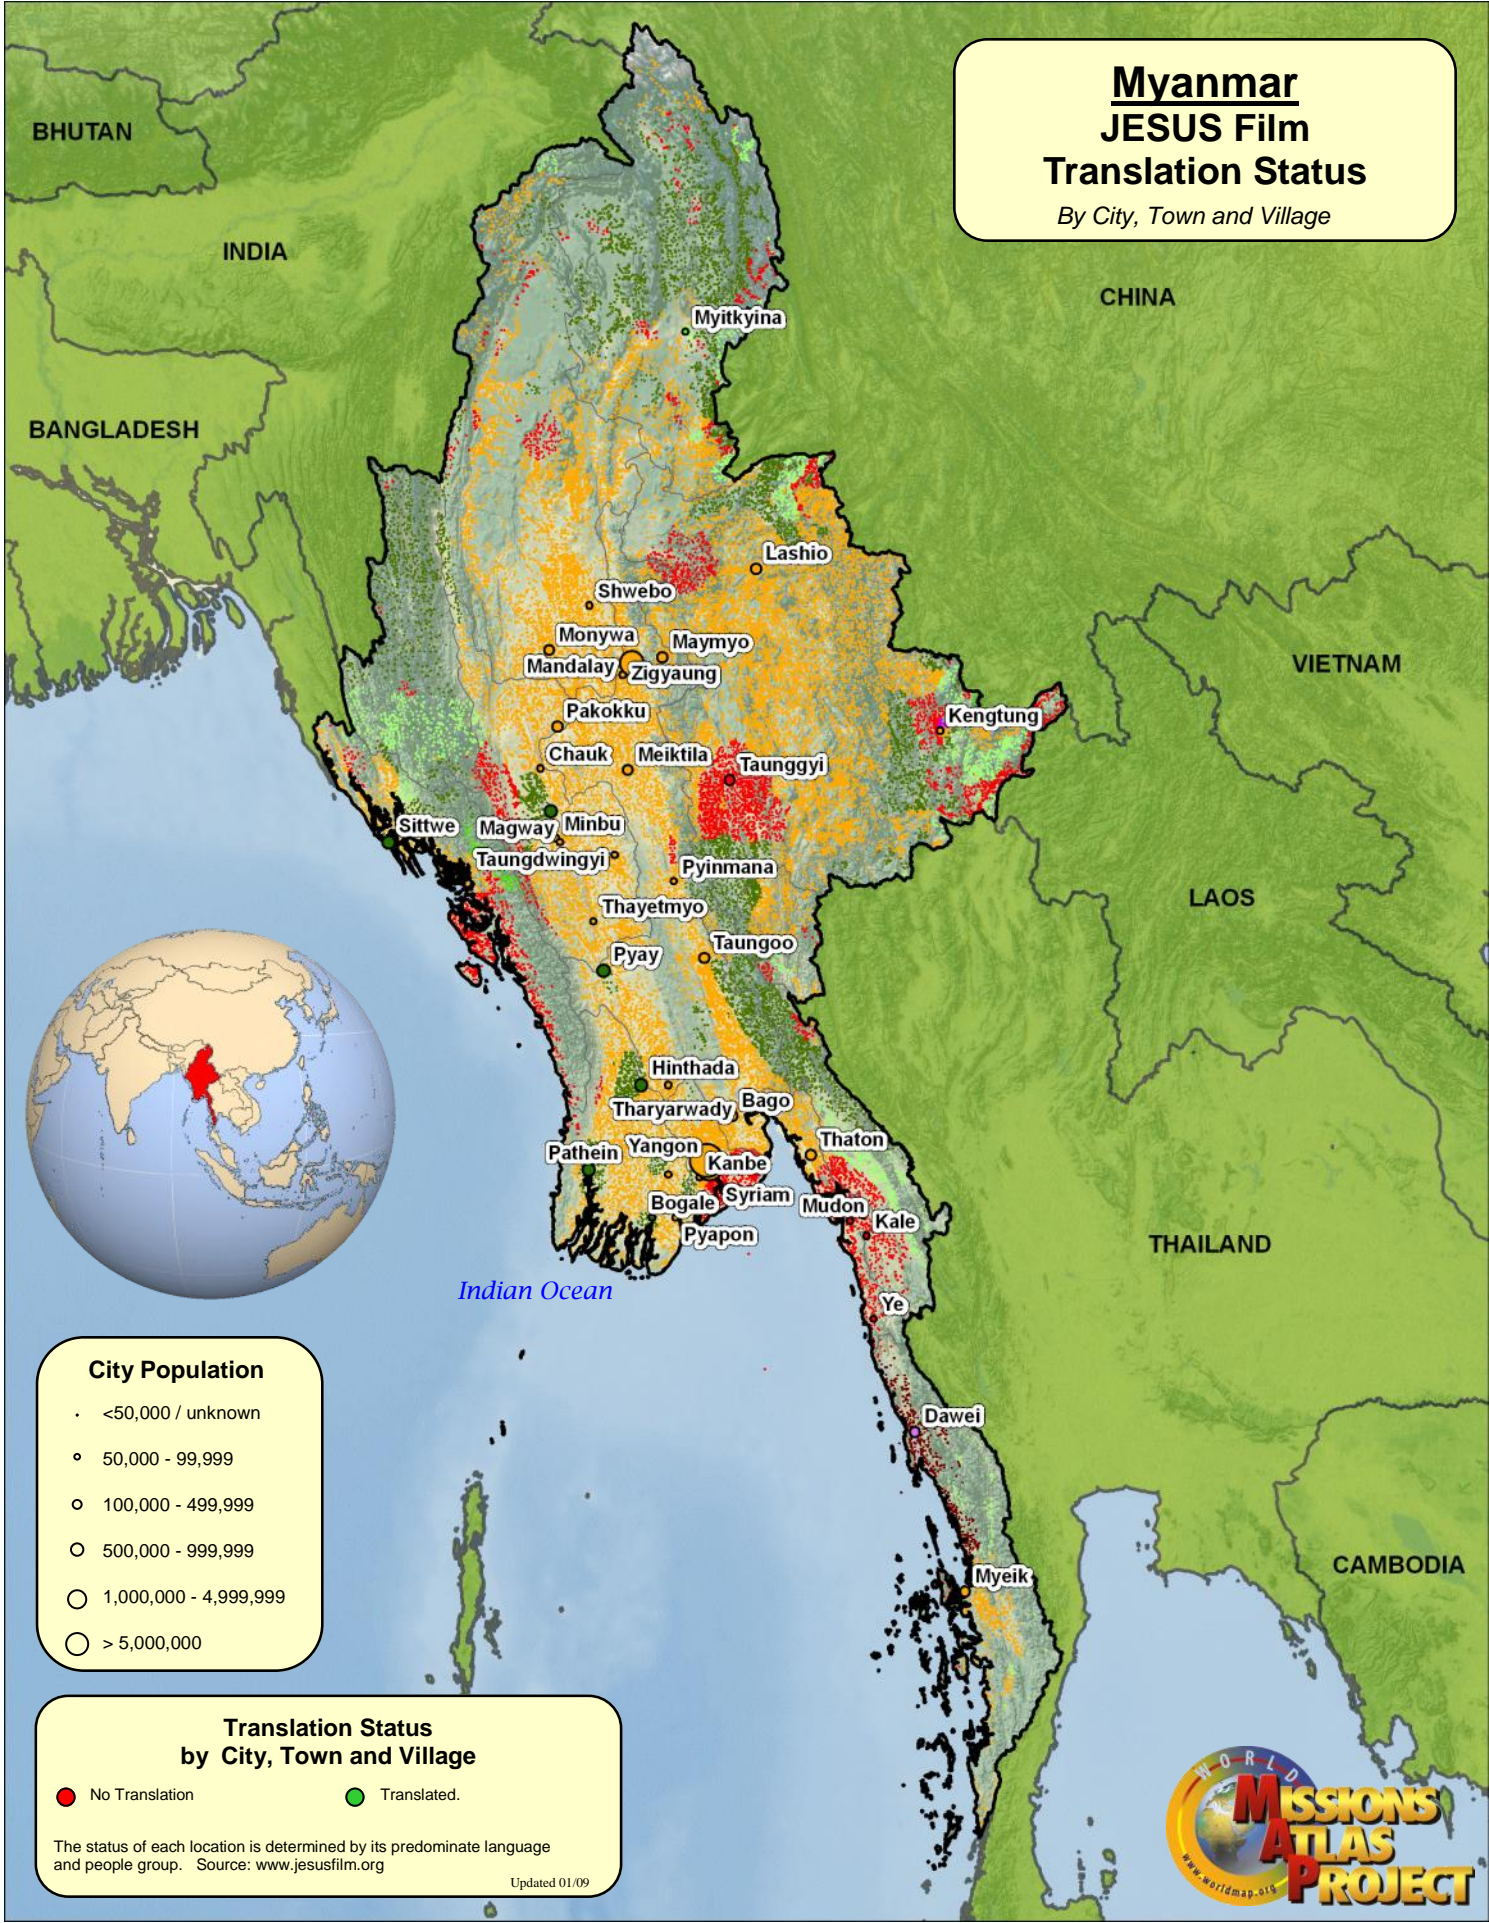

# Myanmar JESUS Film Translation Status

By City, Town and Village

**City Population**

- <50,000 / unknown
- 50,000 - 99,999
- 100,000 - 499,999
- 500,000 - 999,999
- 1,000,000 - 4,999,999
- > 5,000,000

**Translation Status  
by City, Town and Village**

● No Translation      ● Translated.

The status of each location is determined by its predominate language and people group. Source: [www.jesusfilm.org](http://www.jesusfilm.org)

Updated 01/09