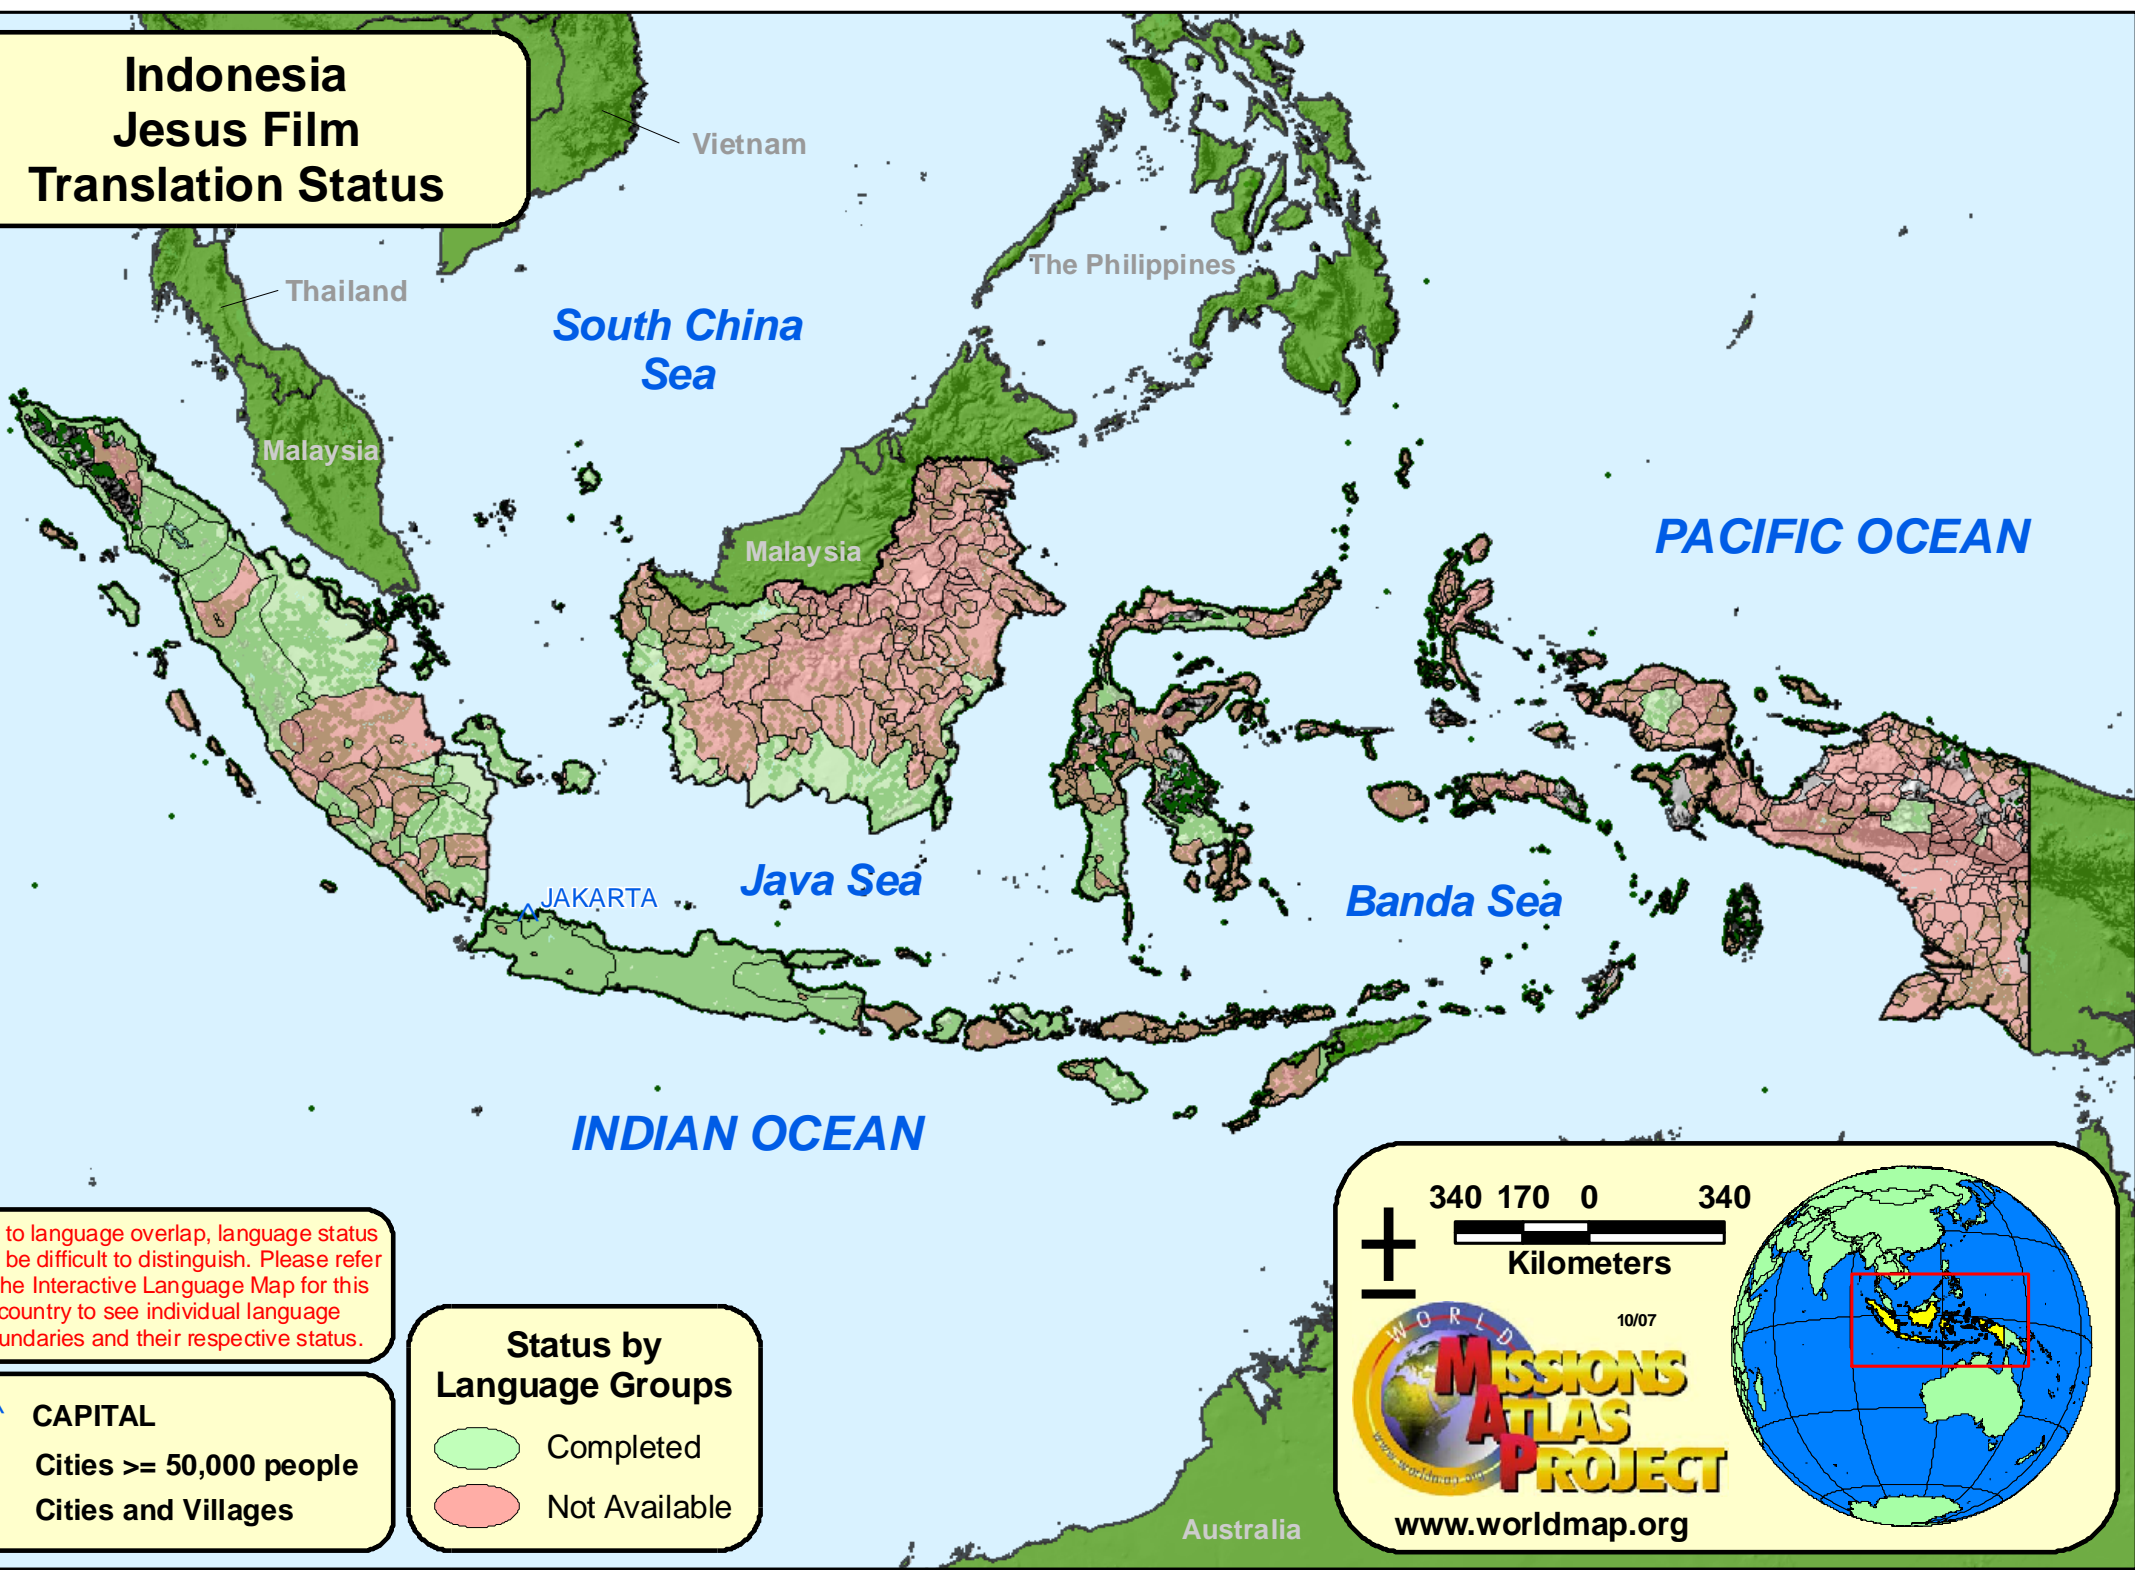

Indonesia Jesus Film Translation Status

Due to language overlap, language status may be difficult to distinguish. Please refer to the Interactive Language Map for this country to see individual language boundaries and their respective status.

- ▲ CAPITAL
- Cities >= 50,000 people
- Cities and Villages

Status by Language Groups

- Completed
- Not Available

340 170 0 340
Kilometers

10/07

WORLD MISSIONS ATLAS PROJECT

www.worldmap.org