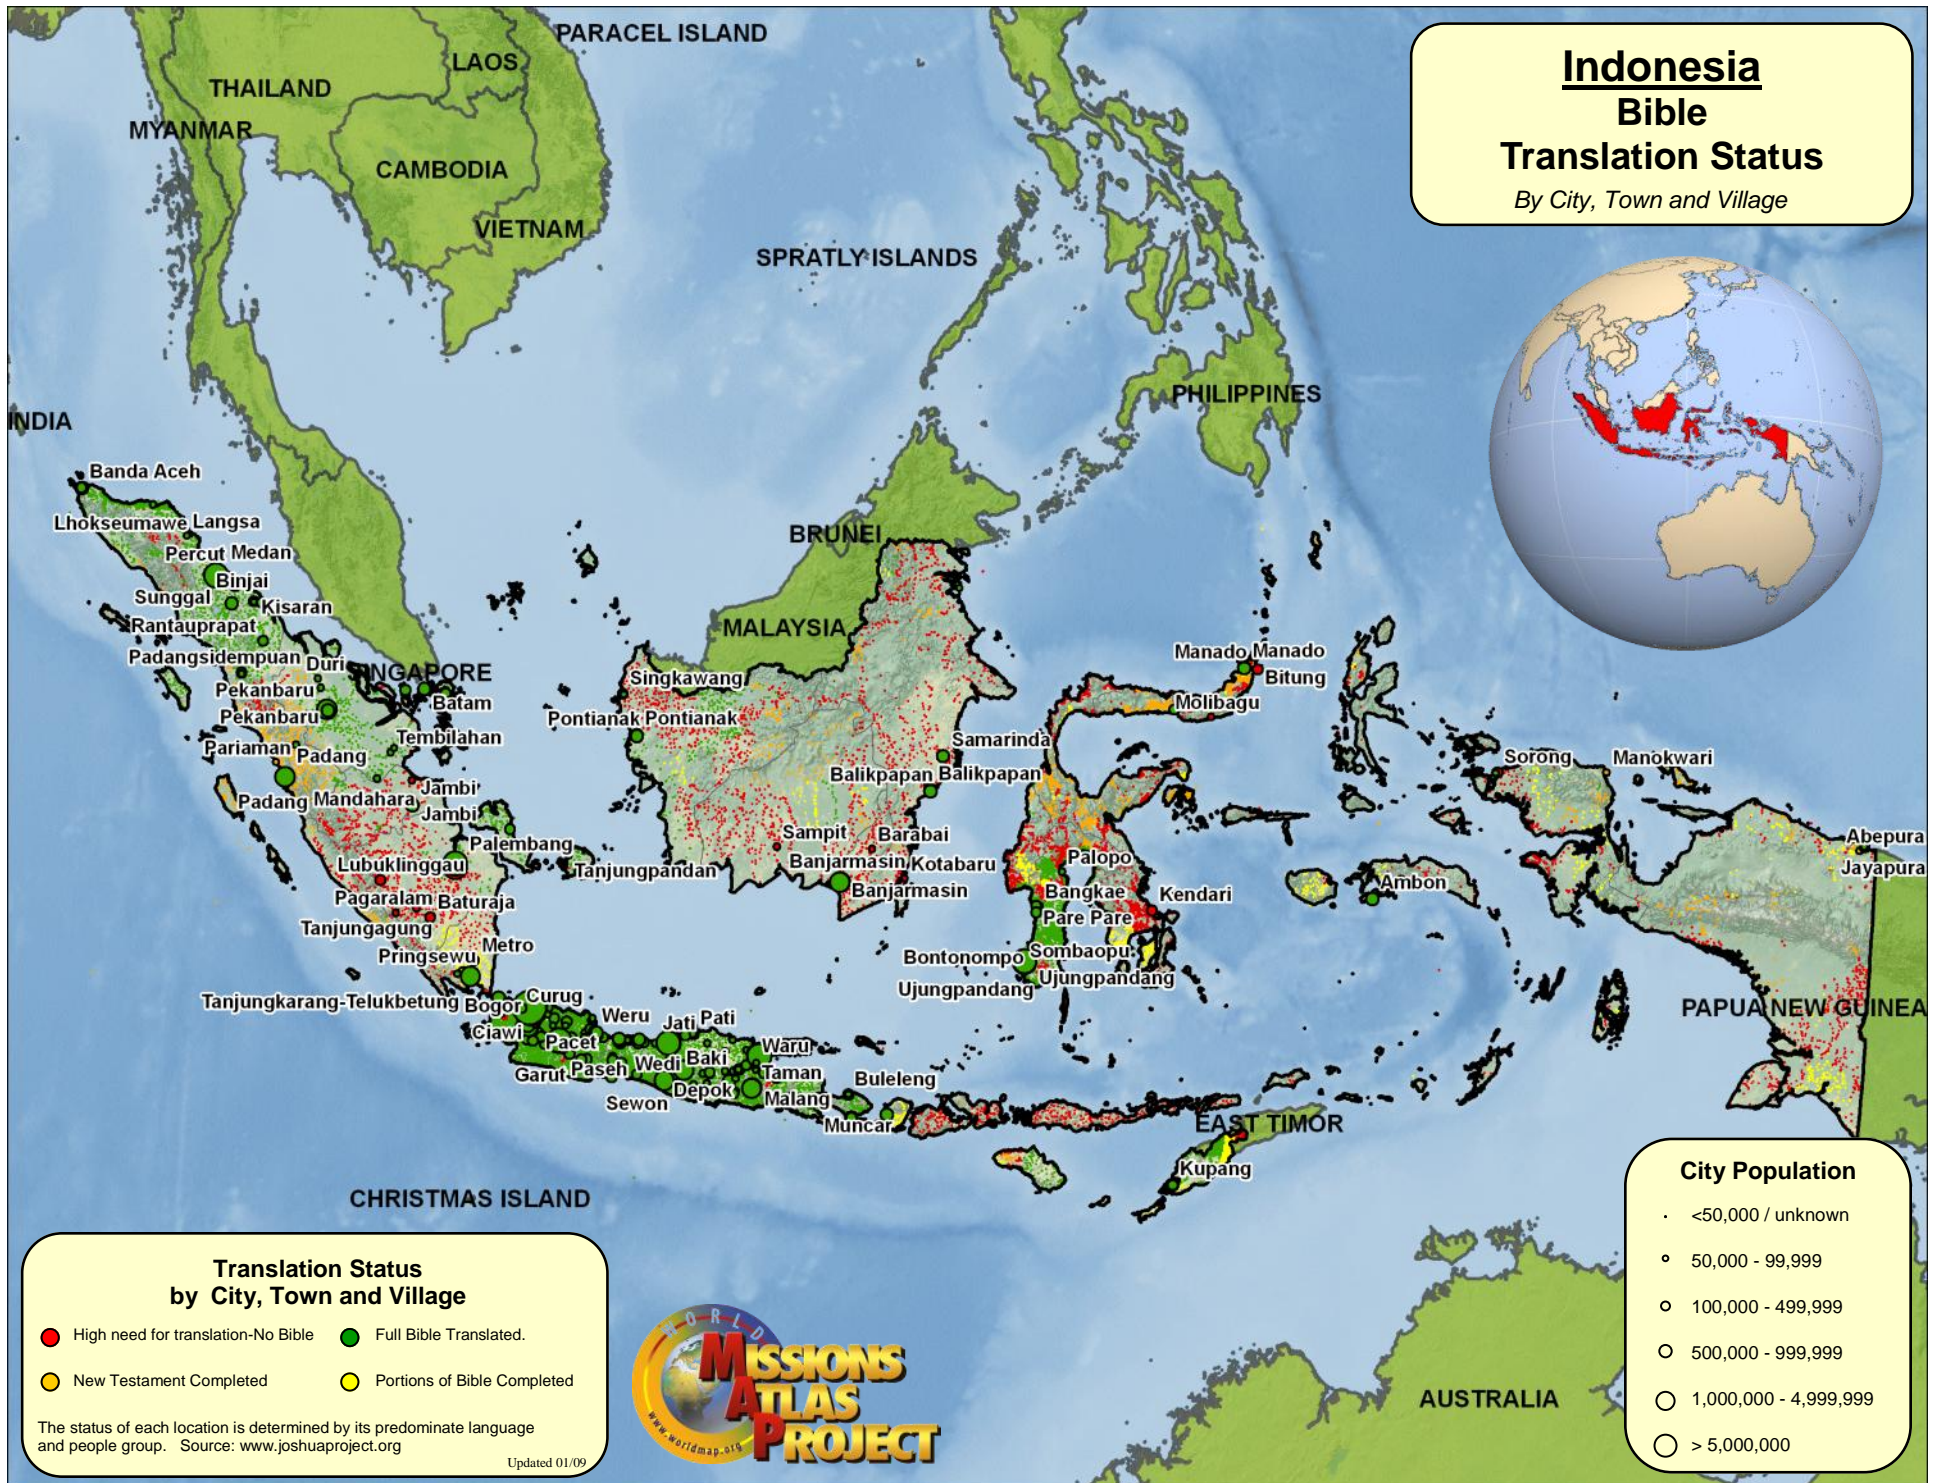

# Indonesia Bible Translation Status

By City, Town and Village

**Translation Status by City, Town and Village**

- High need for translation-No Bible
- Full Bible Translated.
- New Testament Completed
- Portions of Bible Completed

The status of each location is determined by its predominate language and people group. Source: [www.joshuaproject.org](http://www.joshuaproject.org)

Updated 01/09

**City Population**

- <50,000 / unknown
- 50,000 - 99,999
- 100,000 - 499,999
- 500,000 - 999,999
- 1,000,000 - 4,999,999
- > 5,000,000