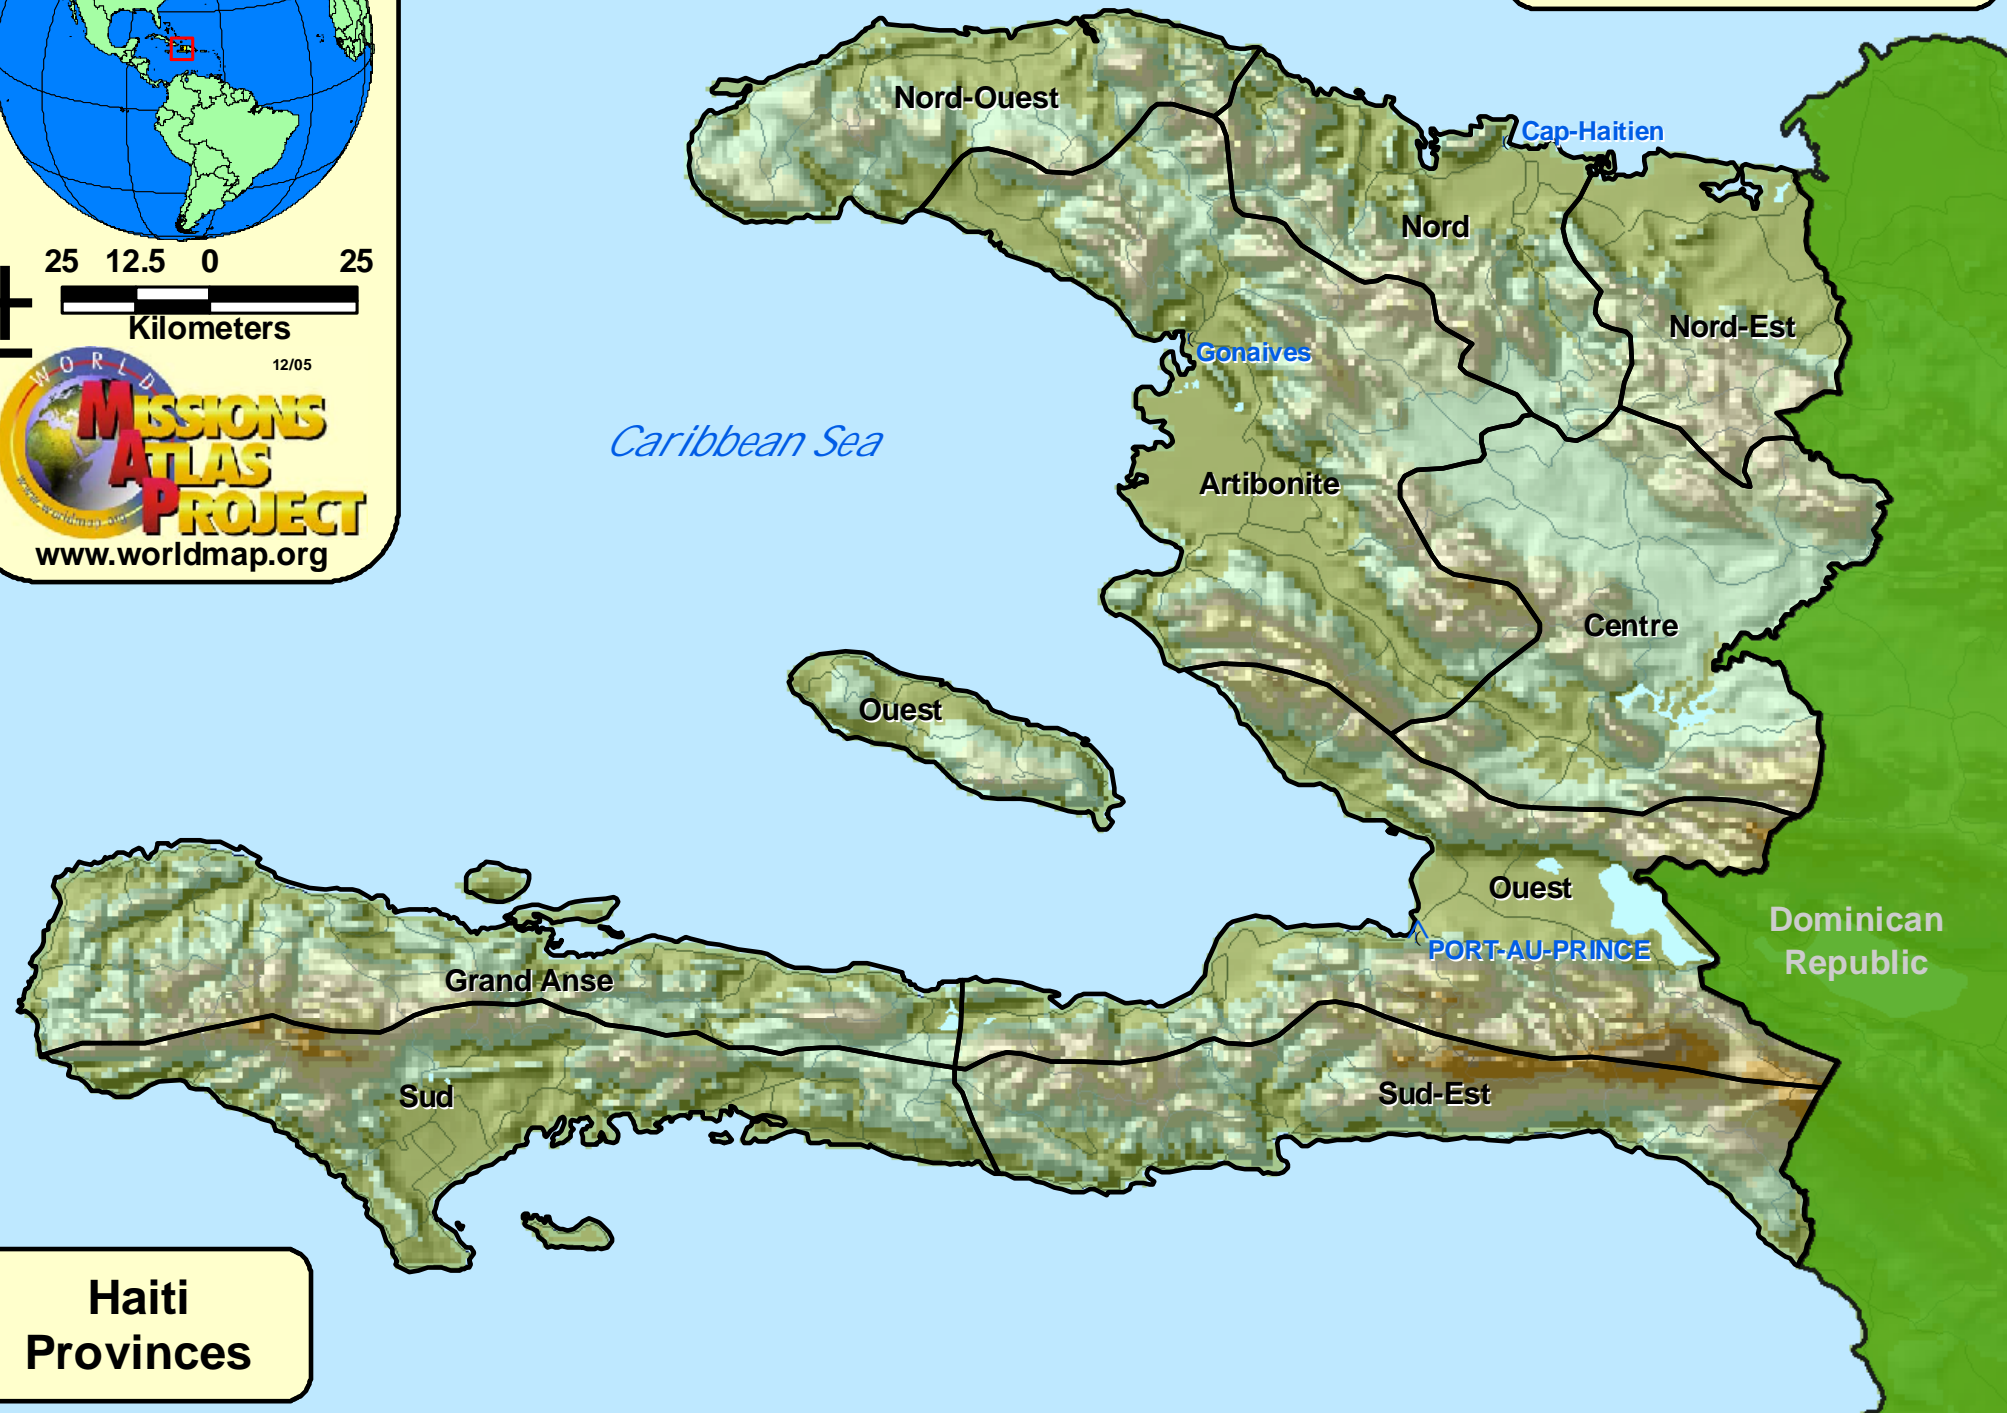

25 12.5 0 25

Kilometers

12/05

www.worldmap.org

ATLANTIC OCEAN

Nord-Ouest

^ CAPITAL
(Cities >= 50,000 People
~ Roads

Dominican Republic

Haiti
Provinces