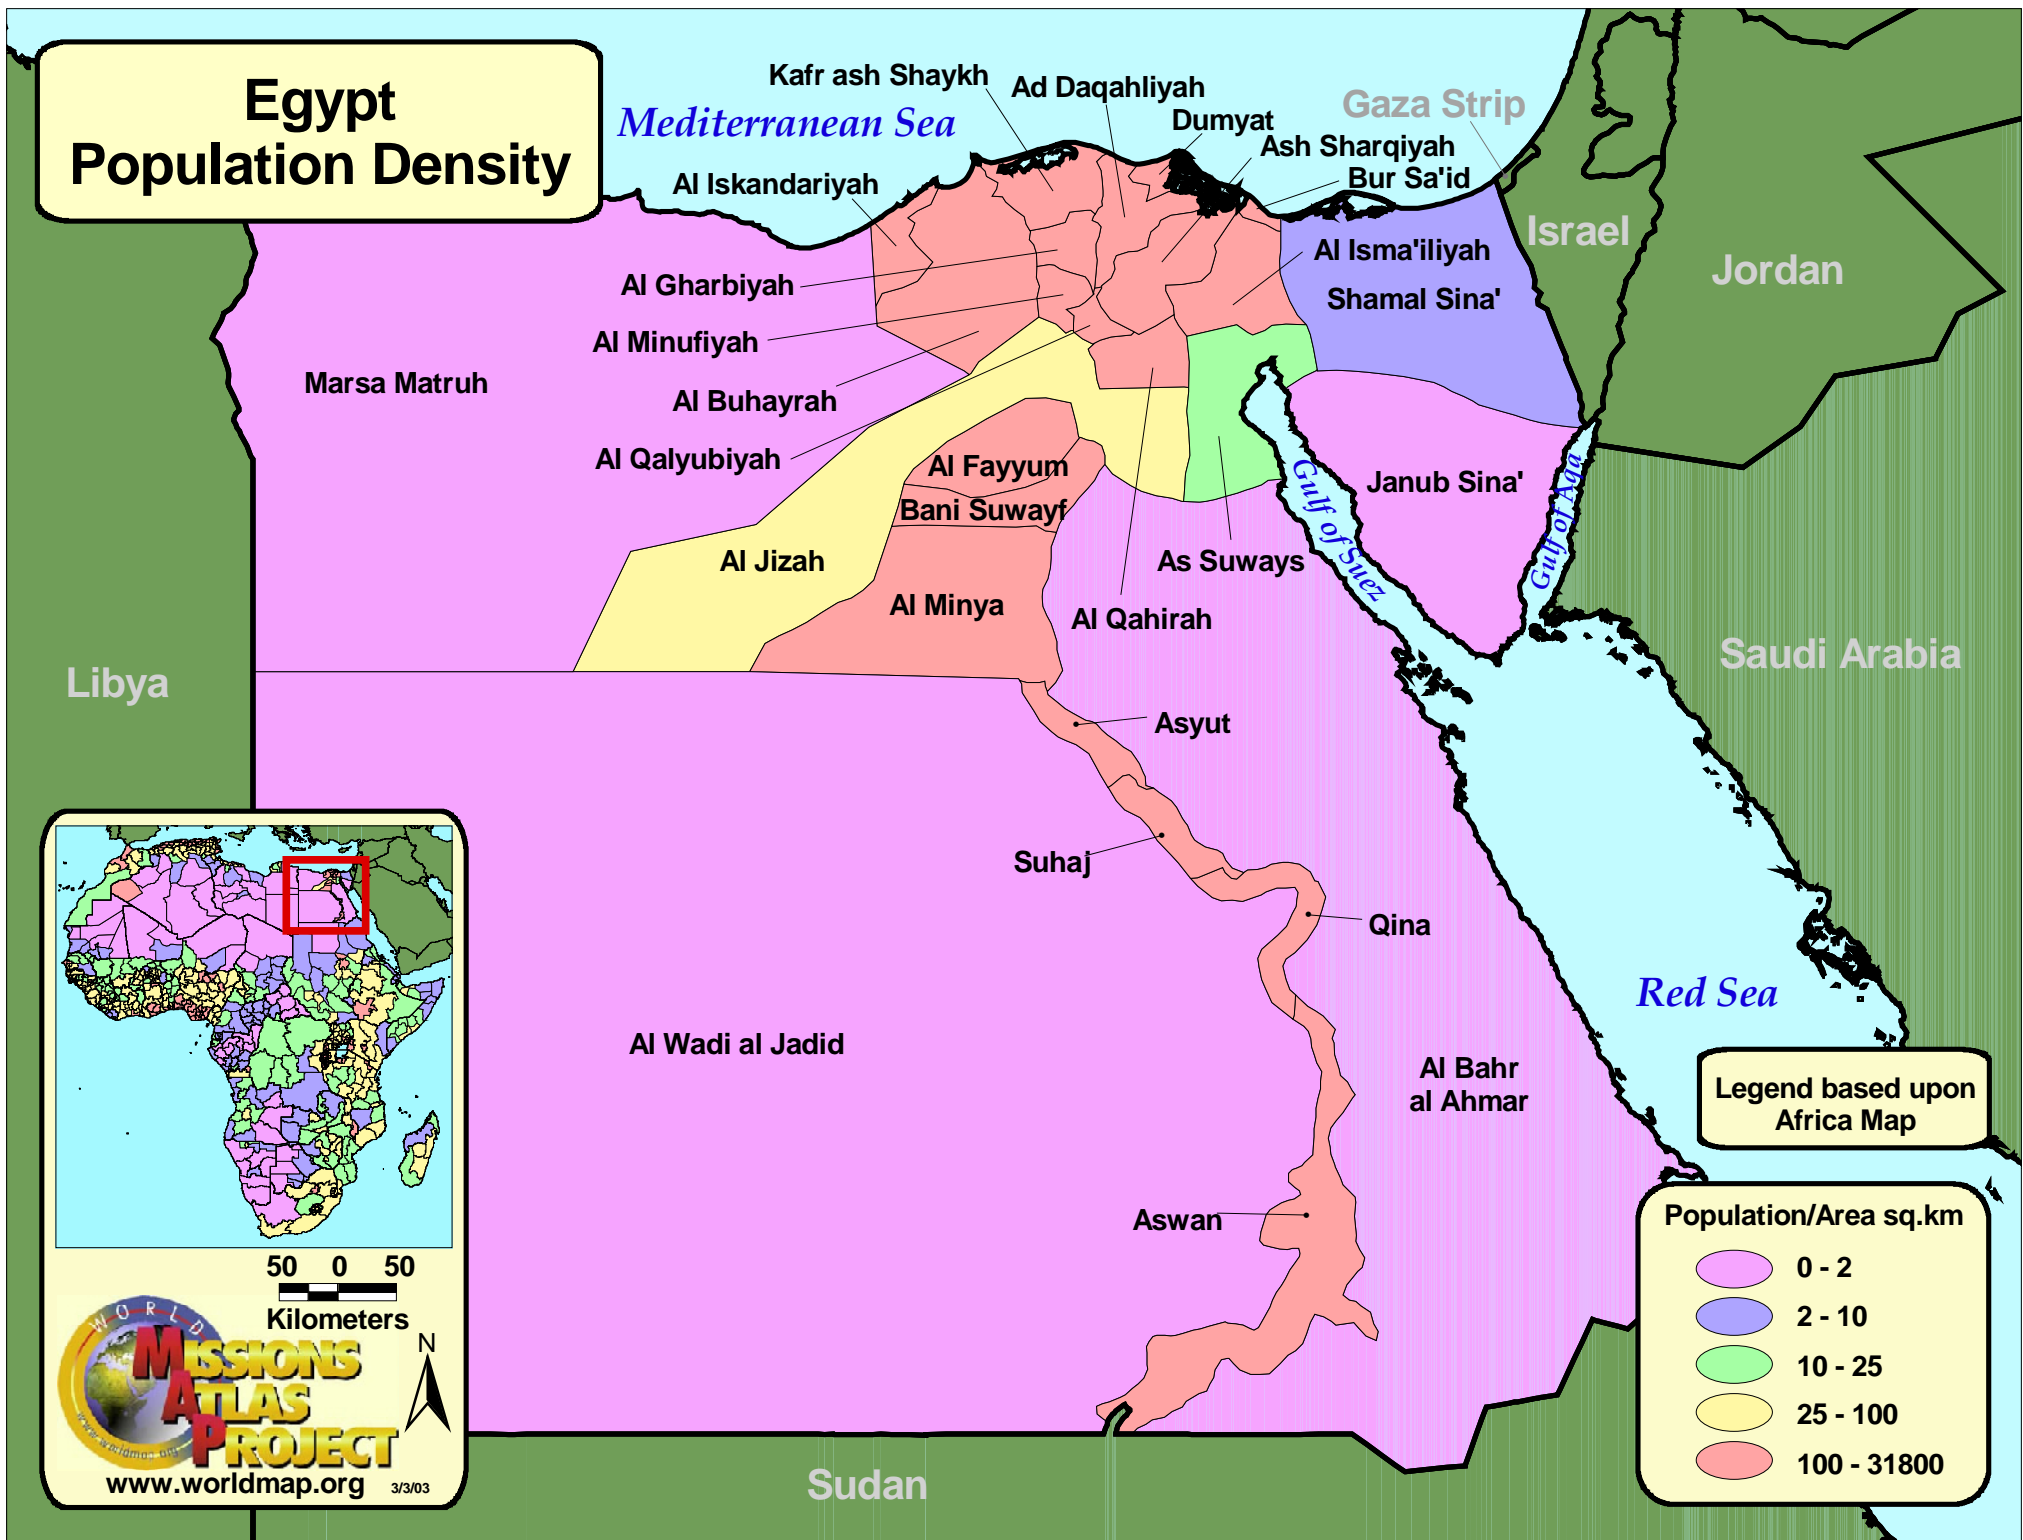

Egypt Population Density

50 0 50
Kilometers

Legend based upon Africa Map

Population/Area sq.km

- 0 - 2
- 2 - 10
- 10 - 25
- 25 - 100
- 100 - 31800