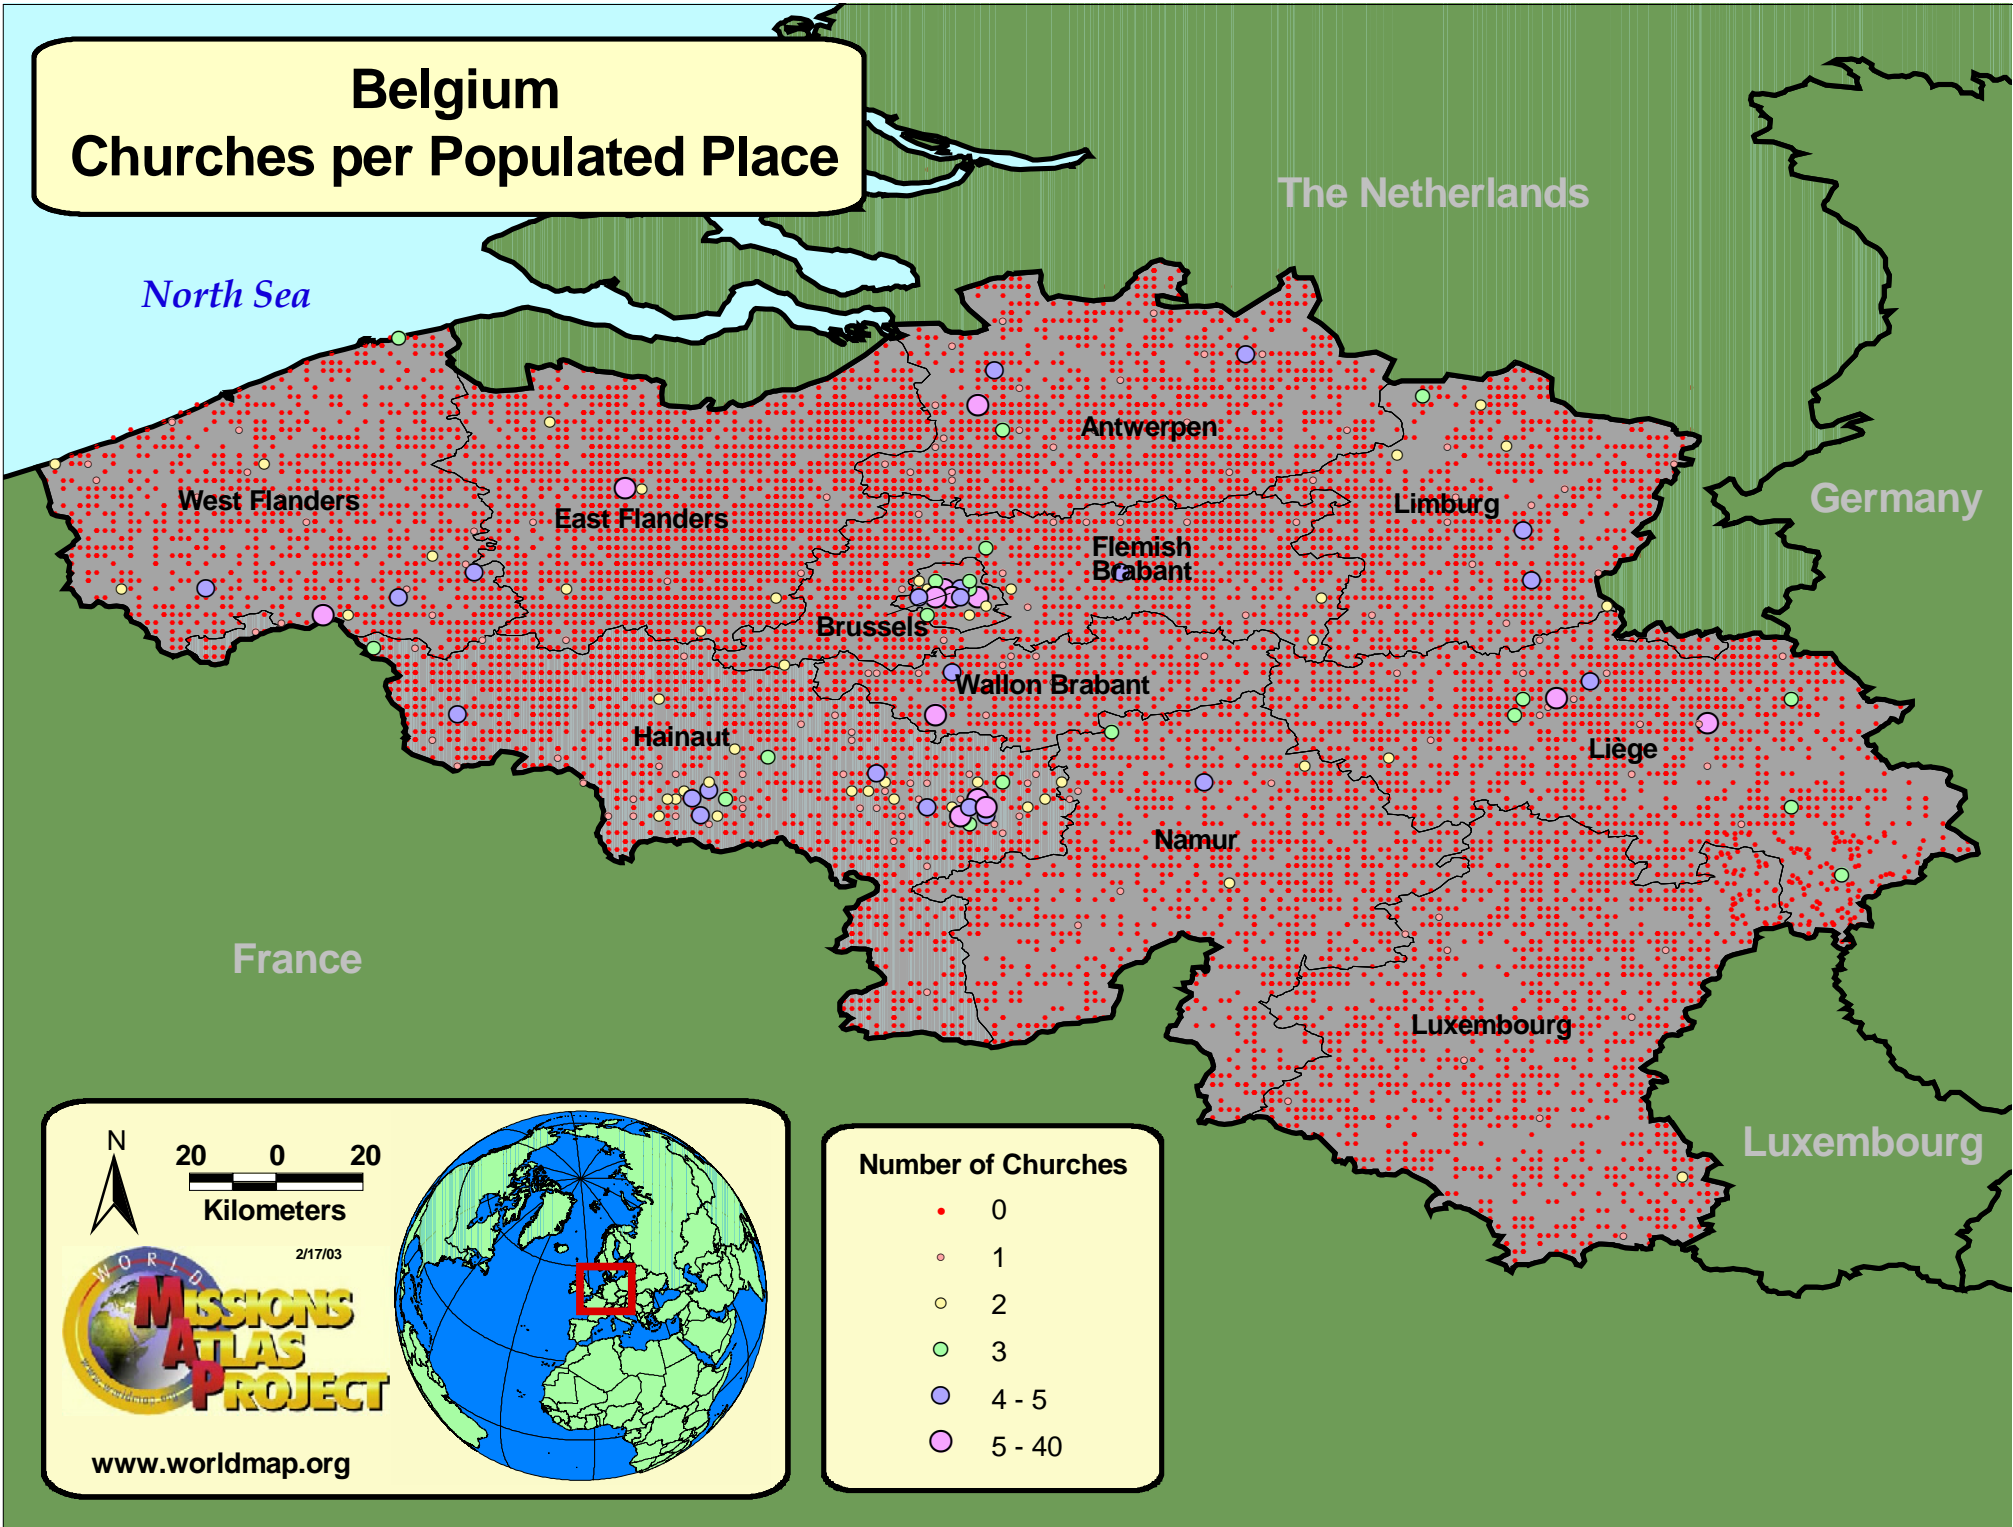

Belgium Churches per Populated Place

North Sea

The Netherlands

Germany

West Flanders

East Flanders

Antwerpen

Limburg

Flemish Brabant

Brussels

Wallon Brabant

Liège

Hainaut

Namur

France

Luxembourg

Luxembourg

Number of Churches

- 0
- 1
- 2
- 3
- 4 - 5
- 5 - 40

N

20 0 20
Kilometers

2/17/03

WORLD MISSIONS ATLAS PROJECT

www.worldmap.org