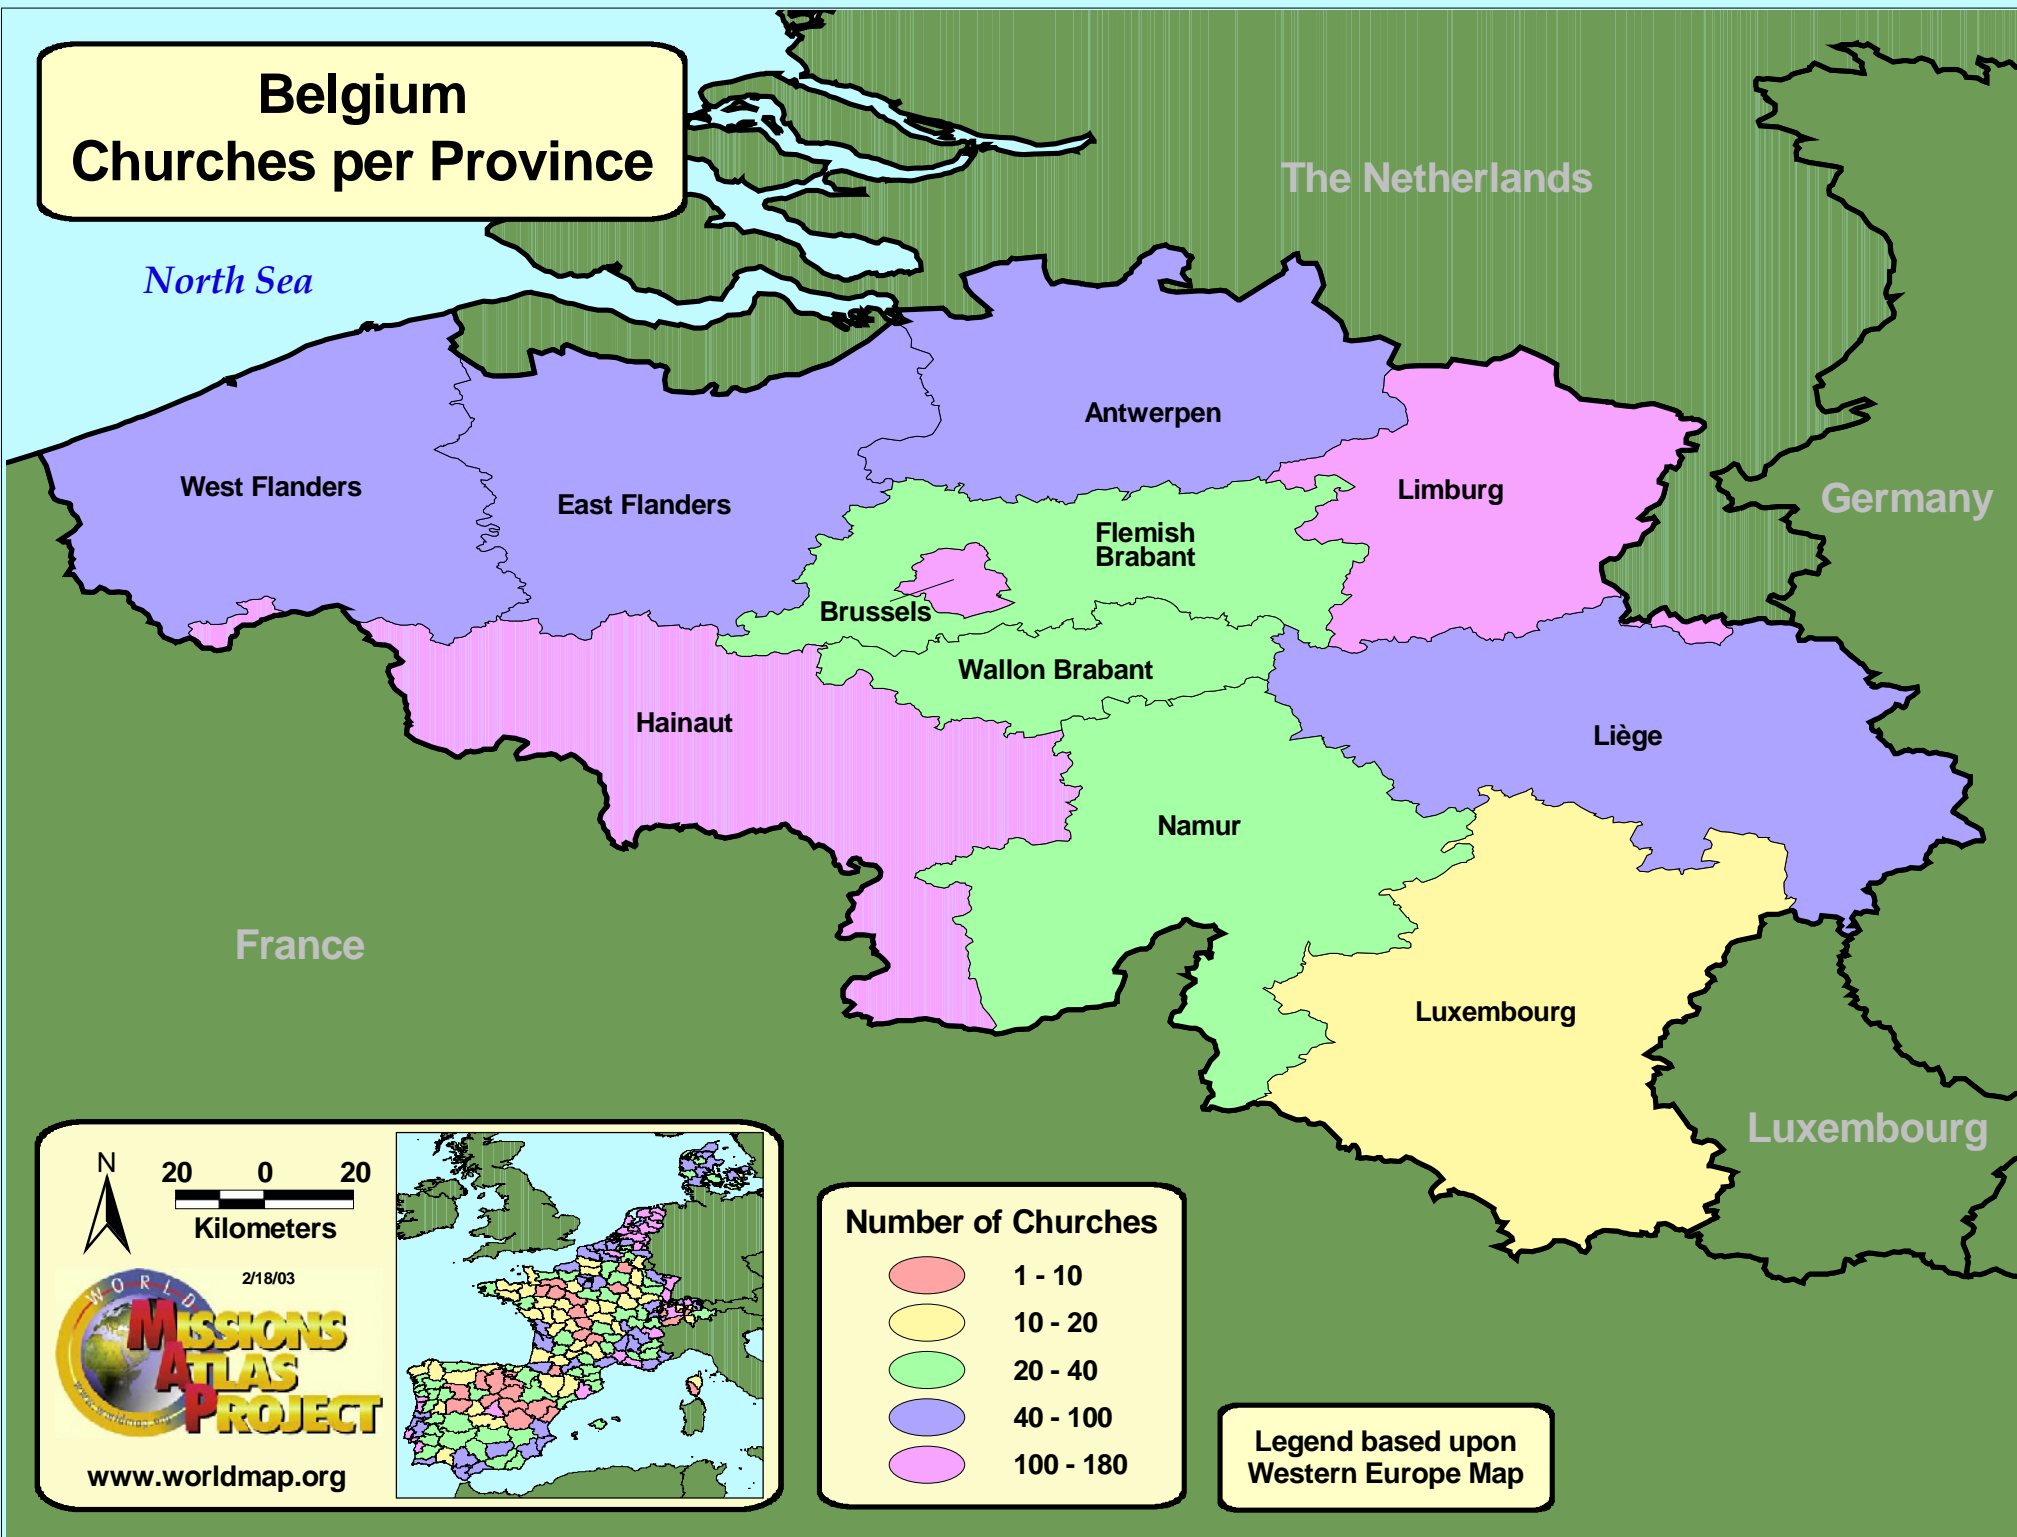

Belgium Churches per Province

N
20 0 20
Kilometers

2/18/03

www.worldmap.org

Number of Churches

- 1 - 10
- 10 - 20
- 20 - 40
- 40 - 100
- 100 - 180

Legend based upon
Western Europe Map