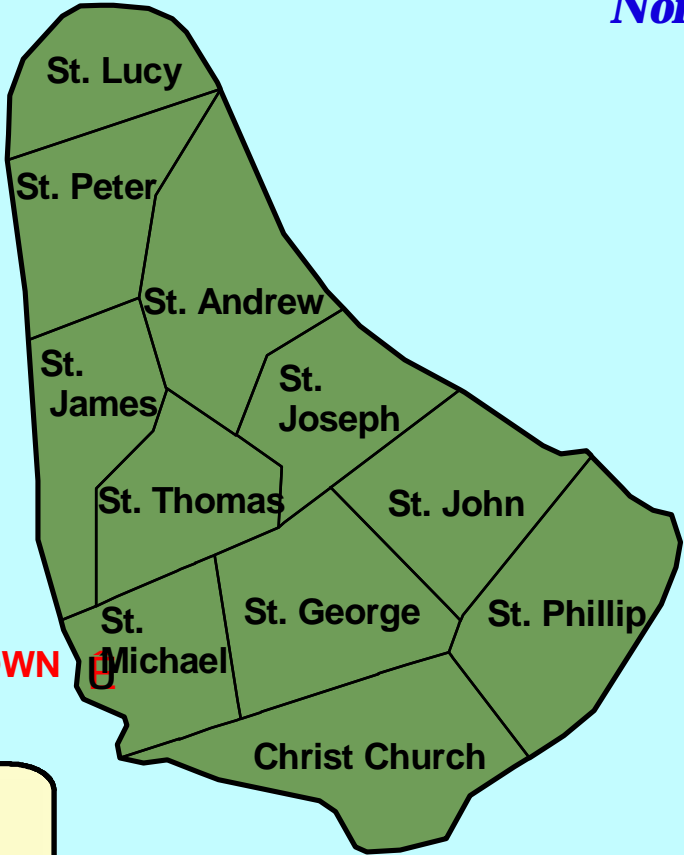

**Barbados
Provinces**

*North Atlantic
Ocean*

Caribbean Sea

 Capital

2 0 2
Kilometers

**WORLD
MISSIONS
ATLAS
PROJECT**

28/04/00