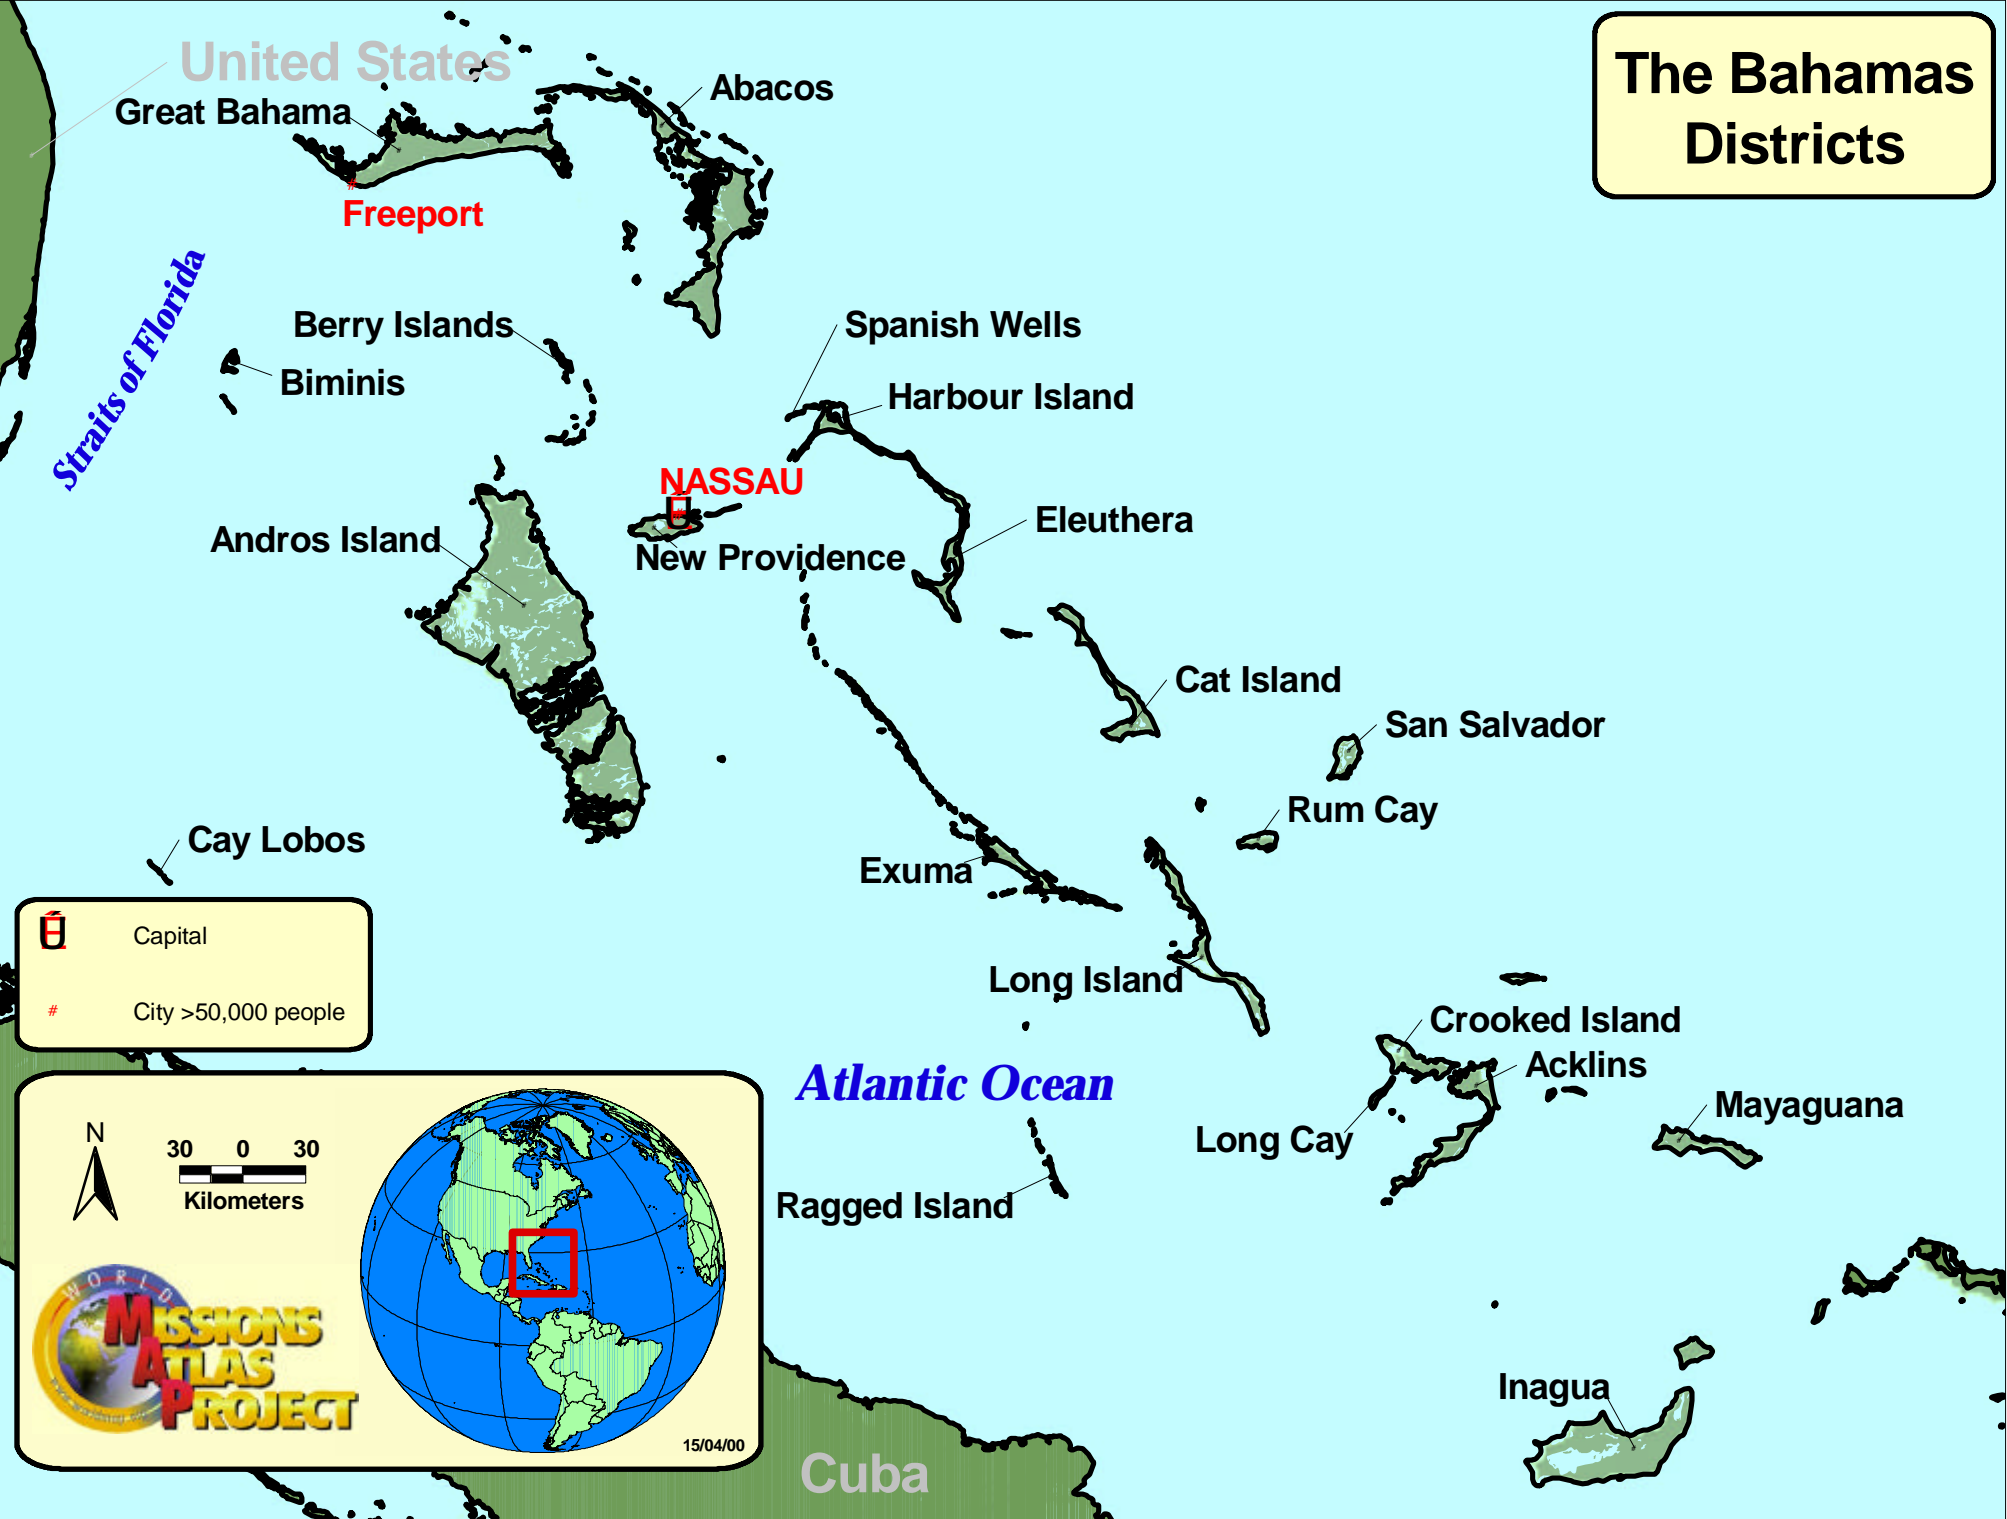

The Bahamas Districts

 Capital
 City >50,000 people

N
30 0 30
Kilometers

WORLD MISSIONS ATLAS PROJECT

15/04/00