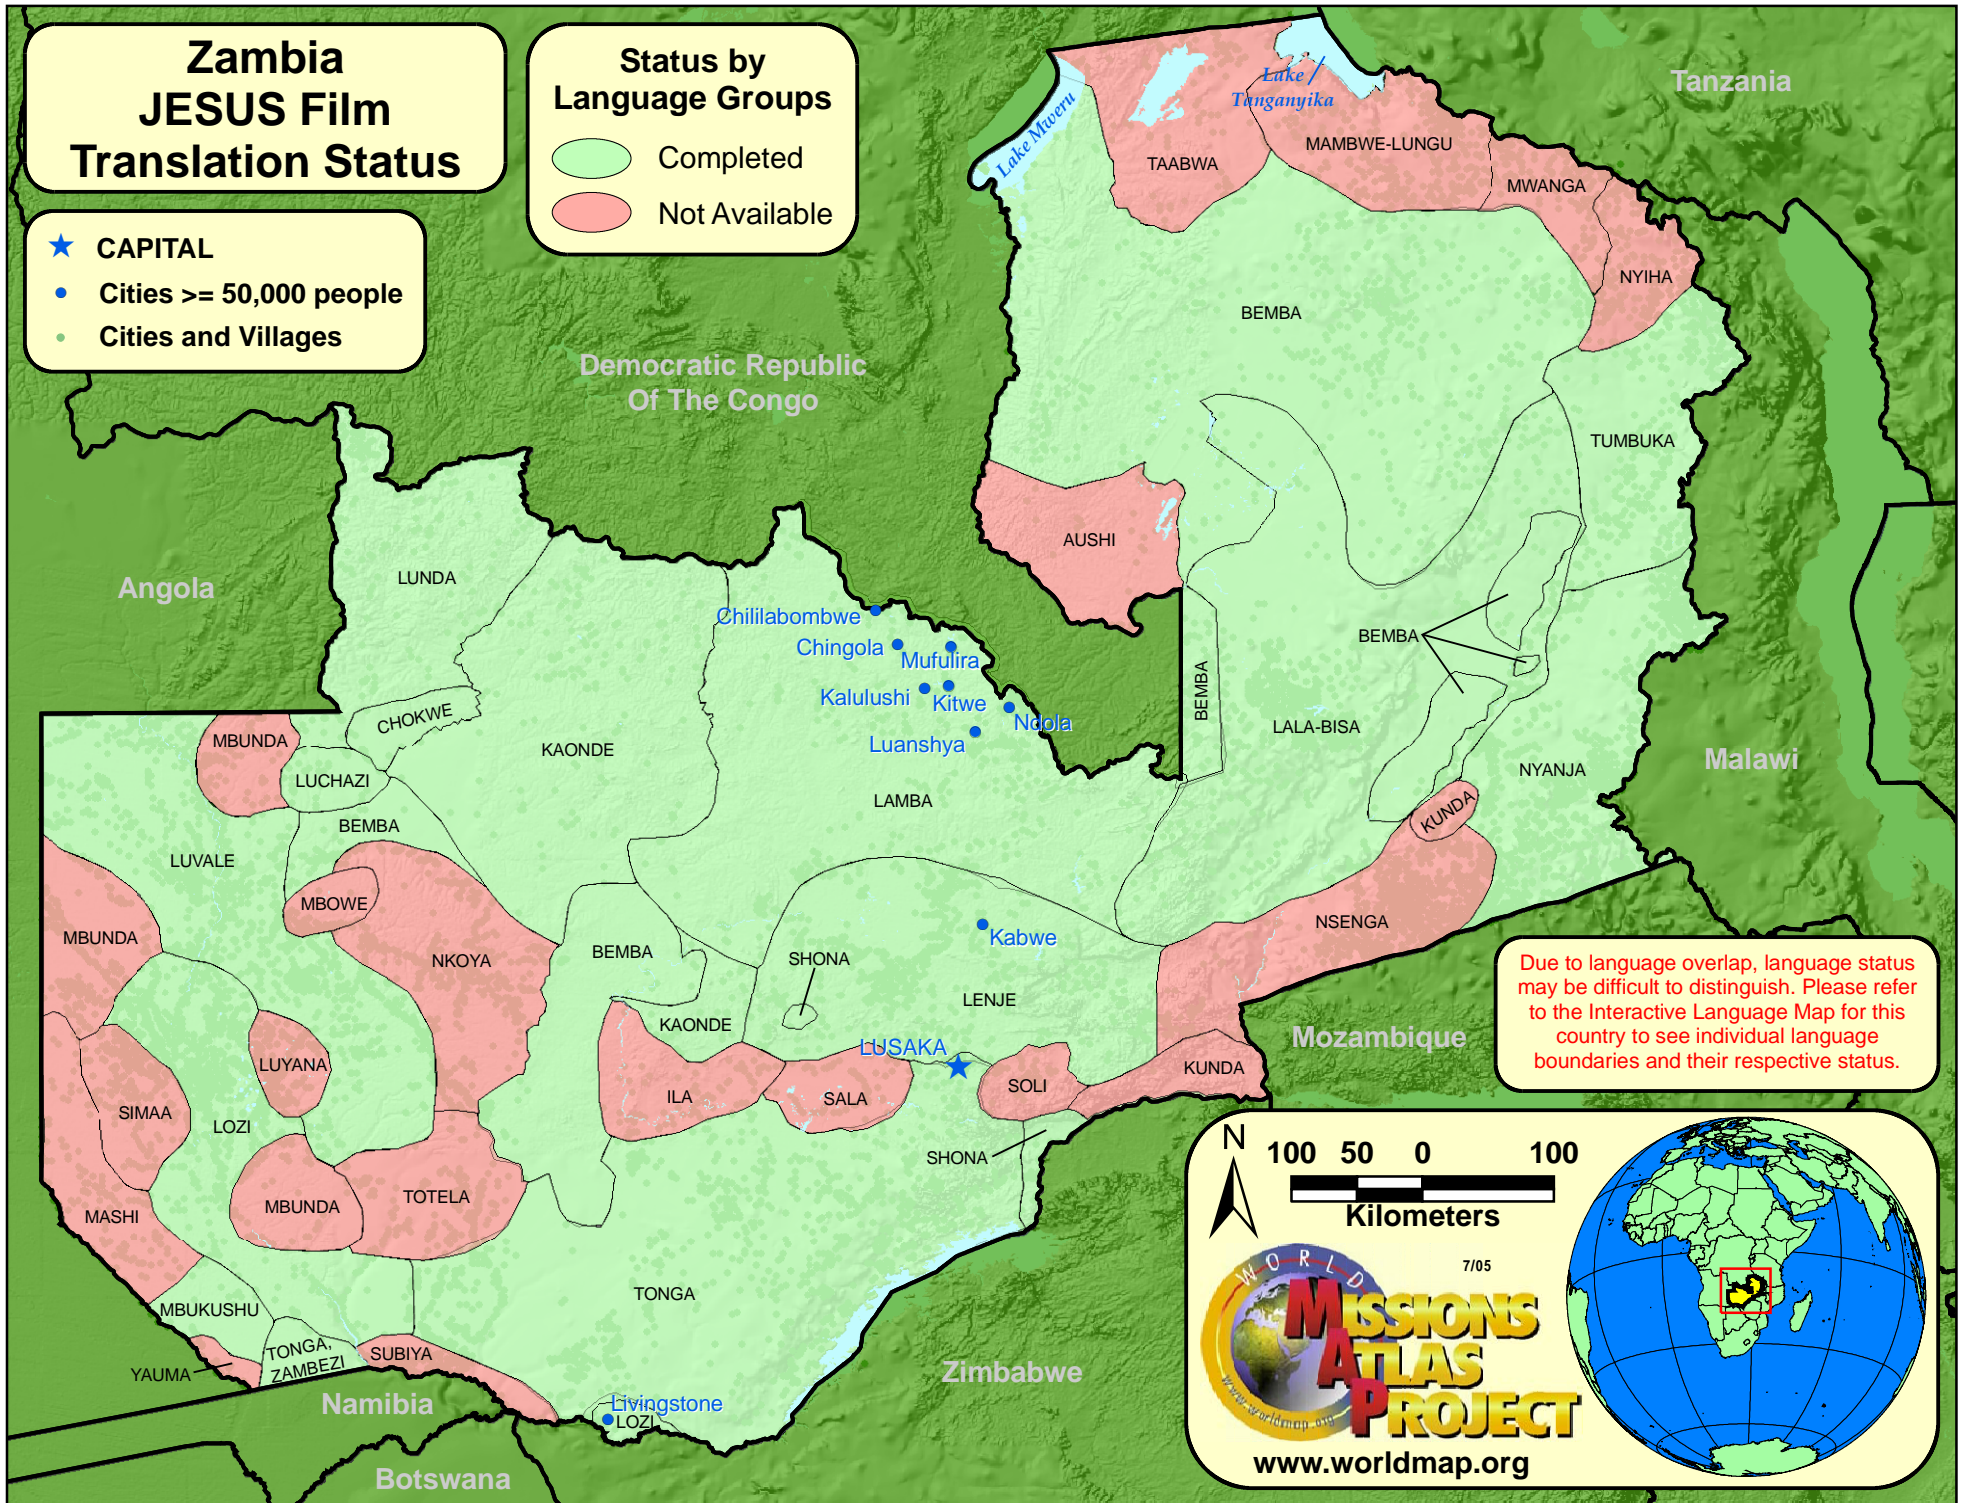

# Zambia JESUS Film Translation Status

- ★ CAPITAL
- Cities >= 50,000 people
- Cities and Villages

## Status by Language Groups

- Completed
- Not Available

Due to language overlap, language status may be difficult to distinguish. Please refer to the Interactive Language Map for this country to see individual language boundaries and their respective status.

N 100 50 0 100  
Kilometers

7/05

**WORLD MISSIONS ATLAS PROJECT**

www.worldmap.org