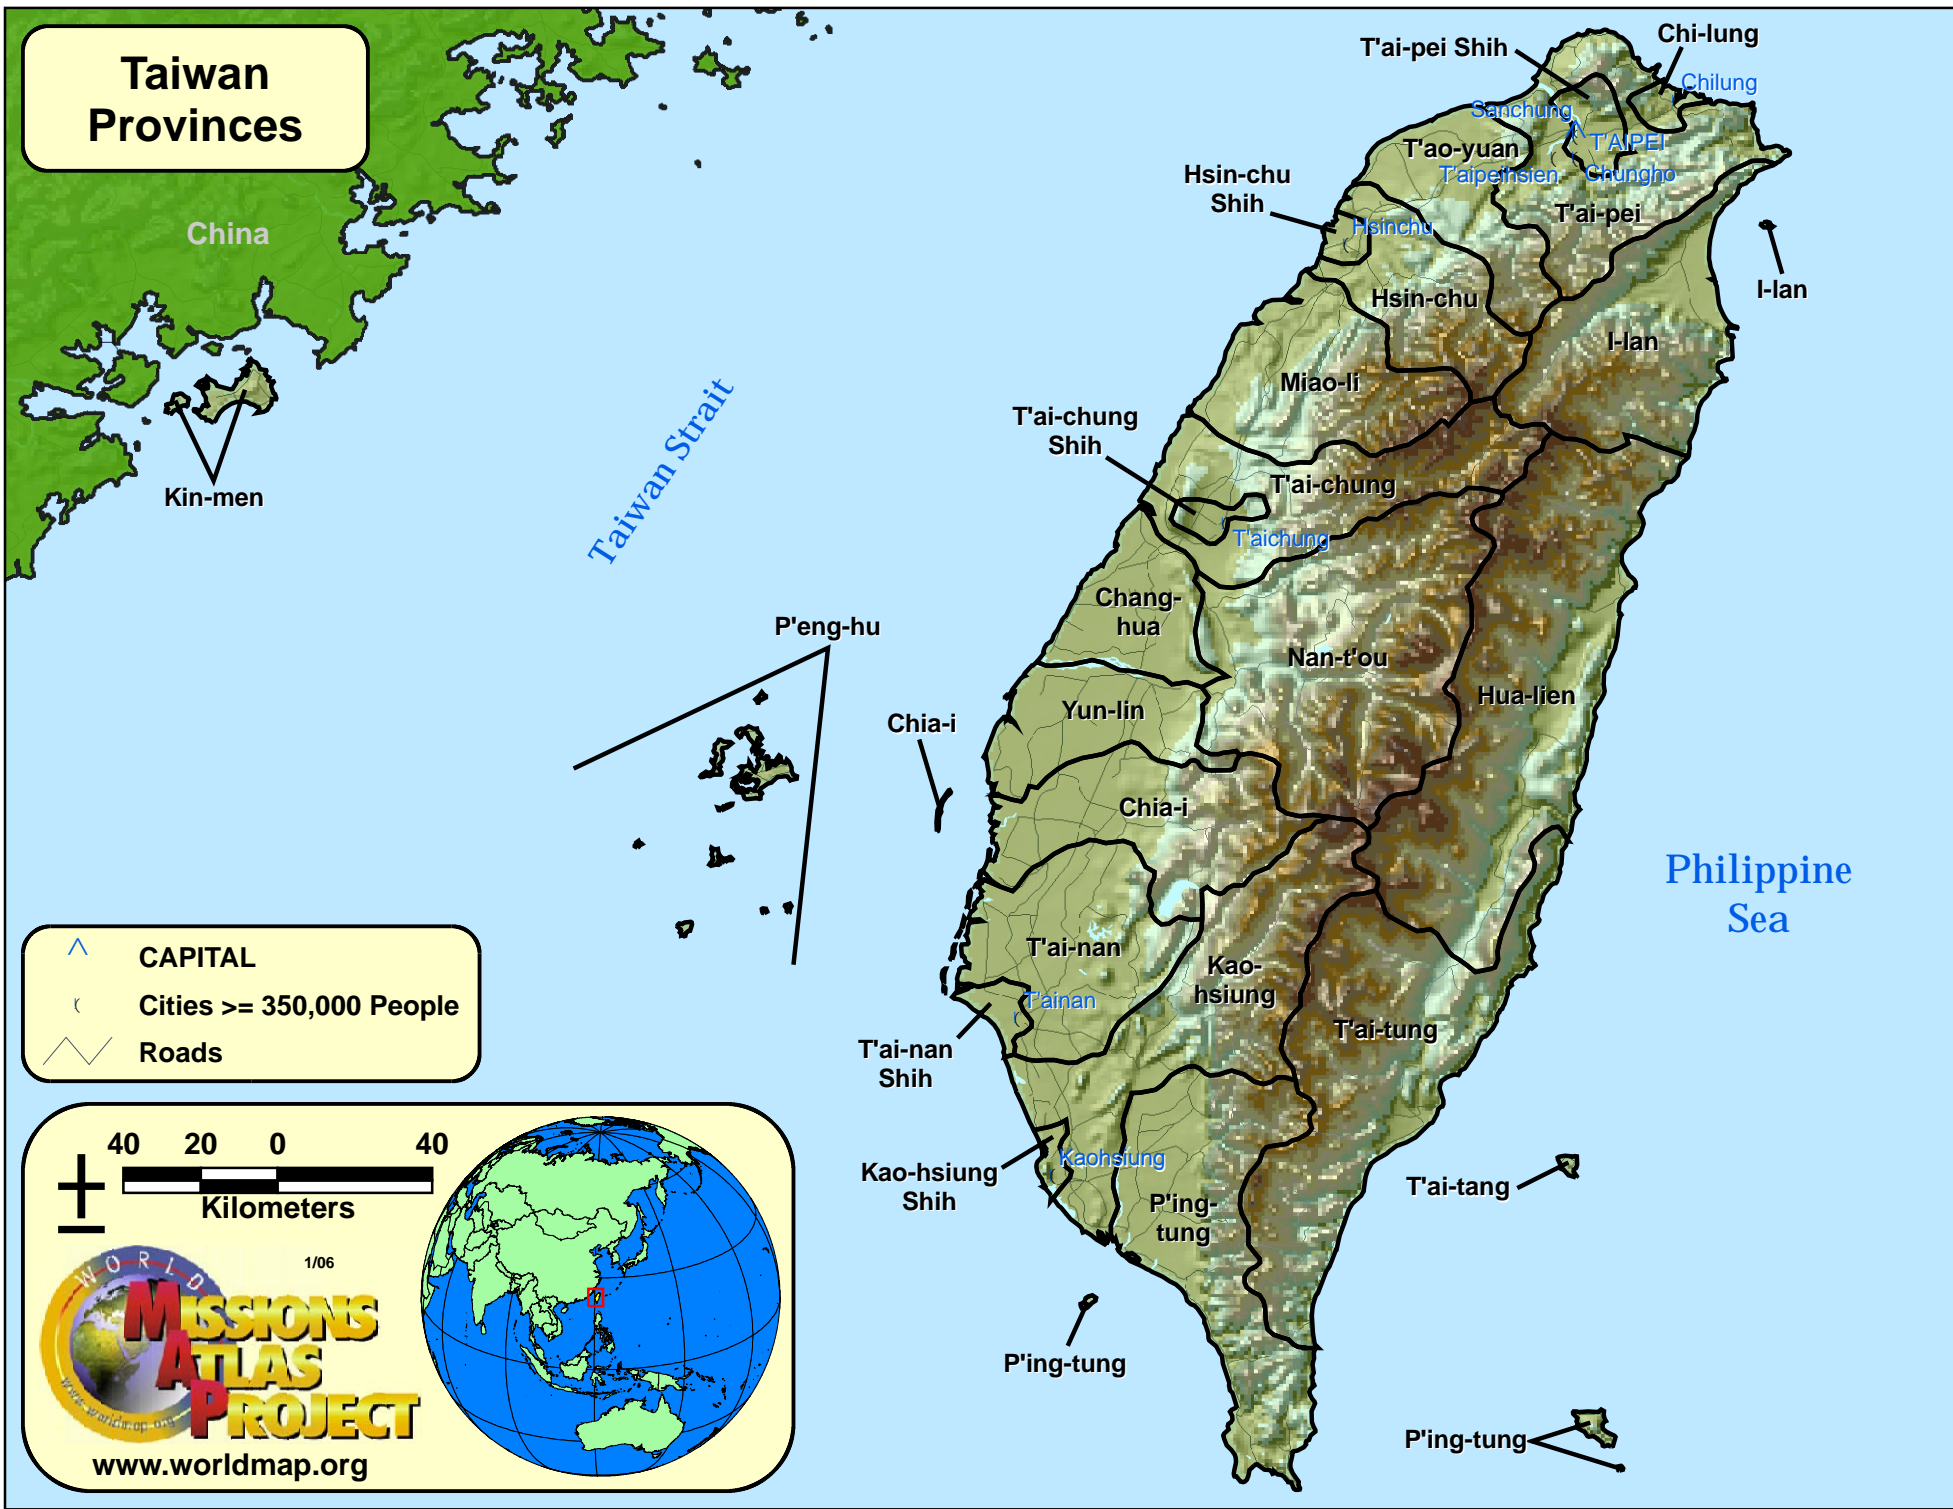

Taiwan Provinces

▲ CAPITAL
● Cities \geq 350,000 People
— Roads

40 20 0 40
 Kilometers

1/06
WORLD MISSIONS ATLAS PROJECT
 www.worldmap.org