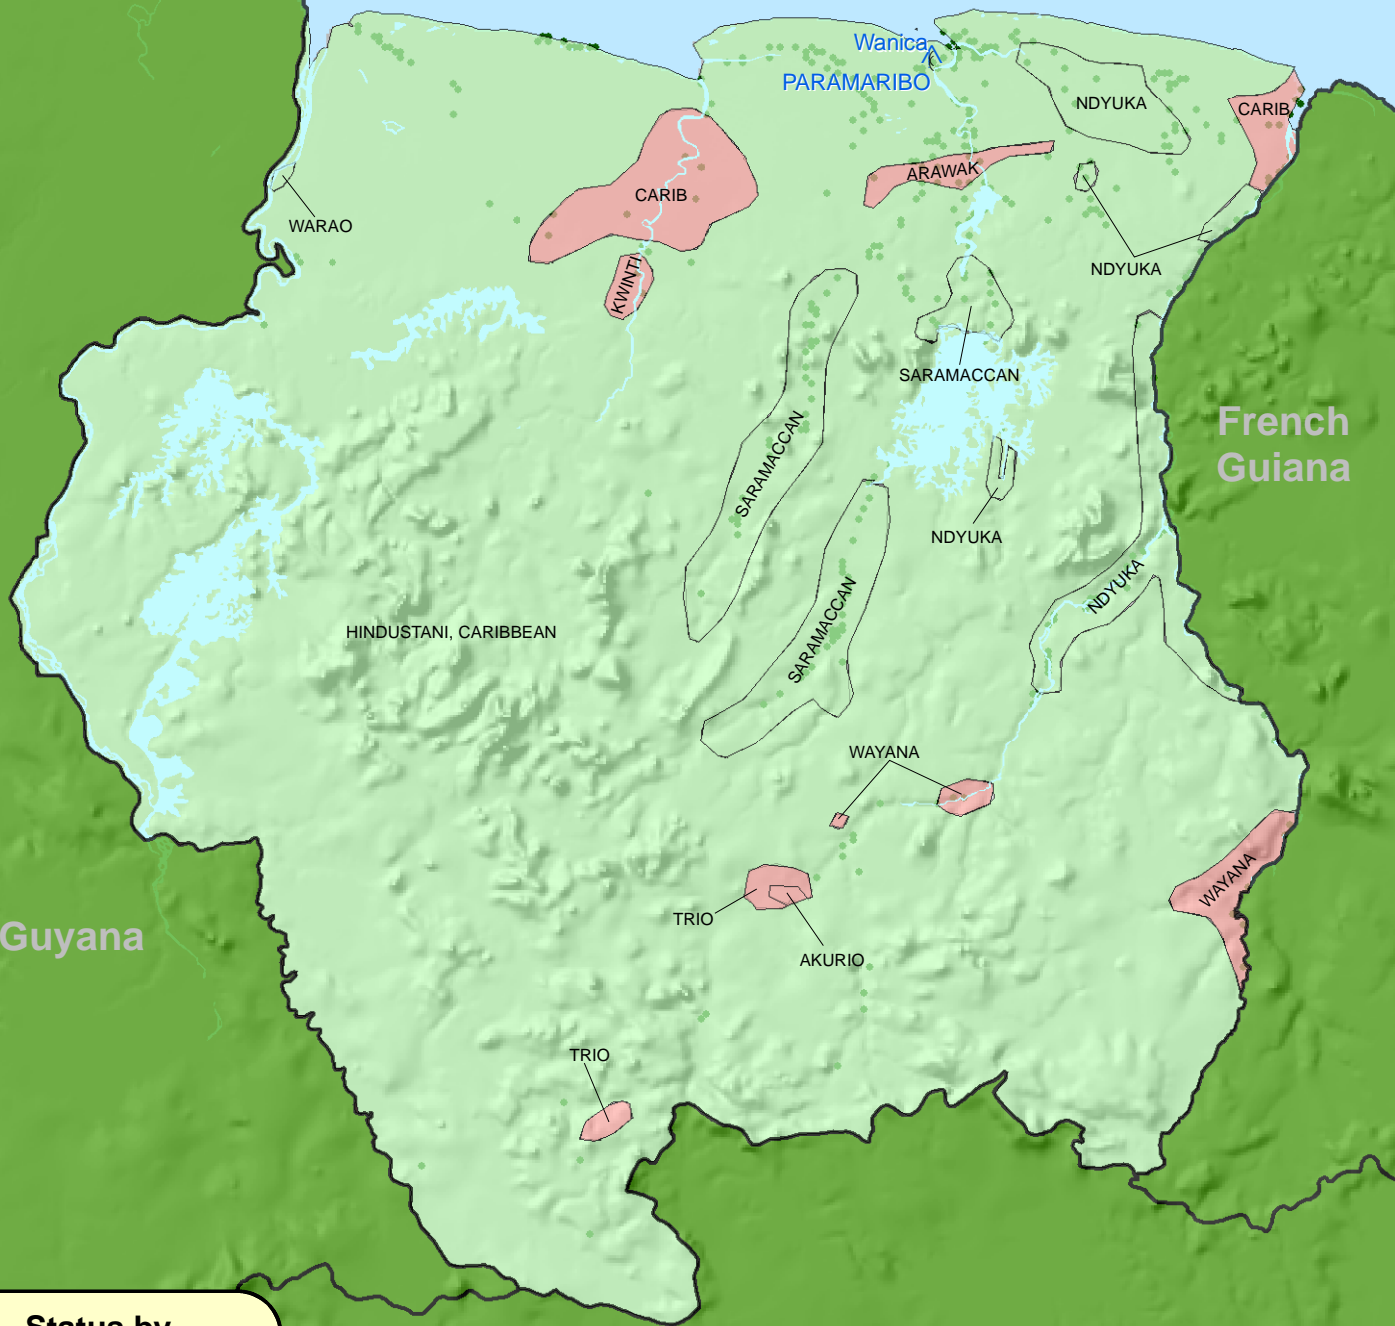

Suriname JESUS Film Translation Status

NORTH ATLANTIC
OCEAN

- ▲ CAPITAL
- ⊃ Cities >= 50,000 people
- Cities and Villages

Guyana

French
Guiana

Brazil

Status by Language Groups

- Completed
- Not Available

Due to language overlap, language status may be difficult to distinguish. Please refer to the Interactive Language Map for this country to see individual language boundaries and their respective status.

www.worldmap.org