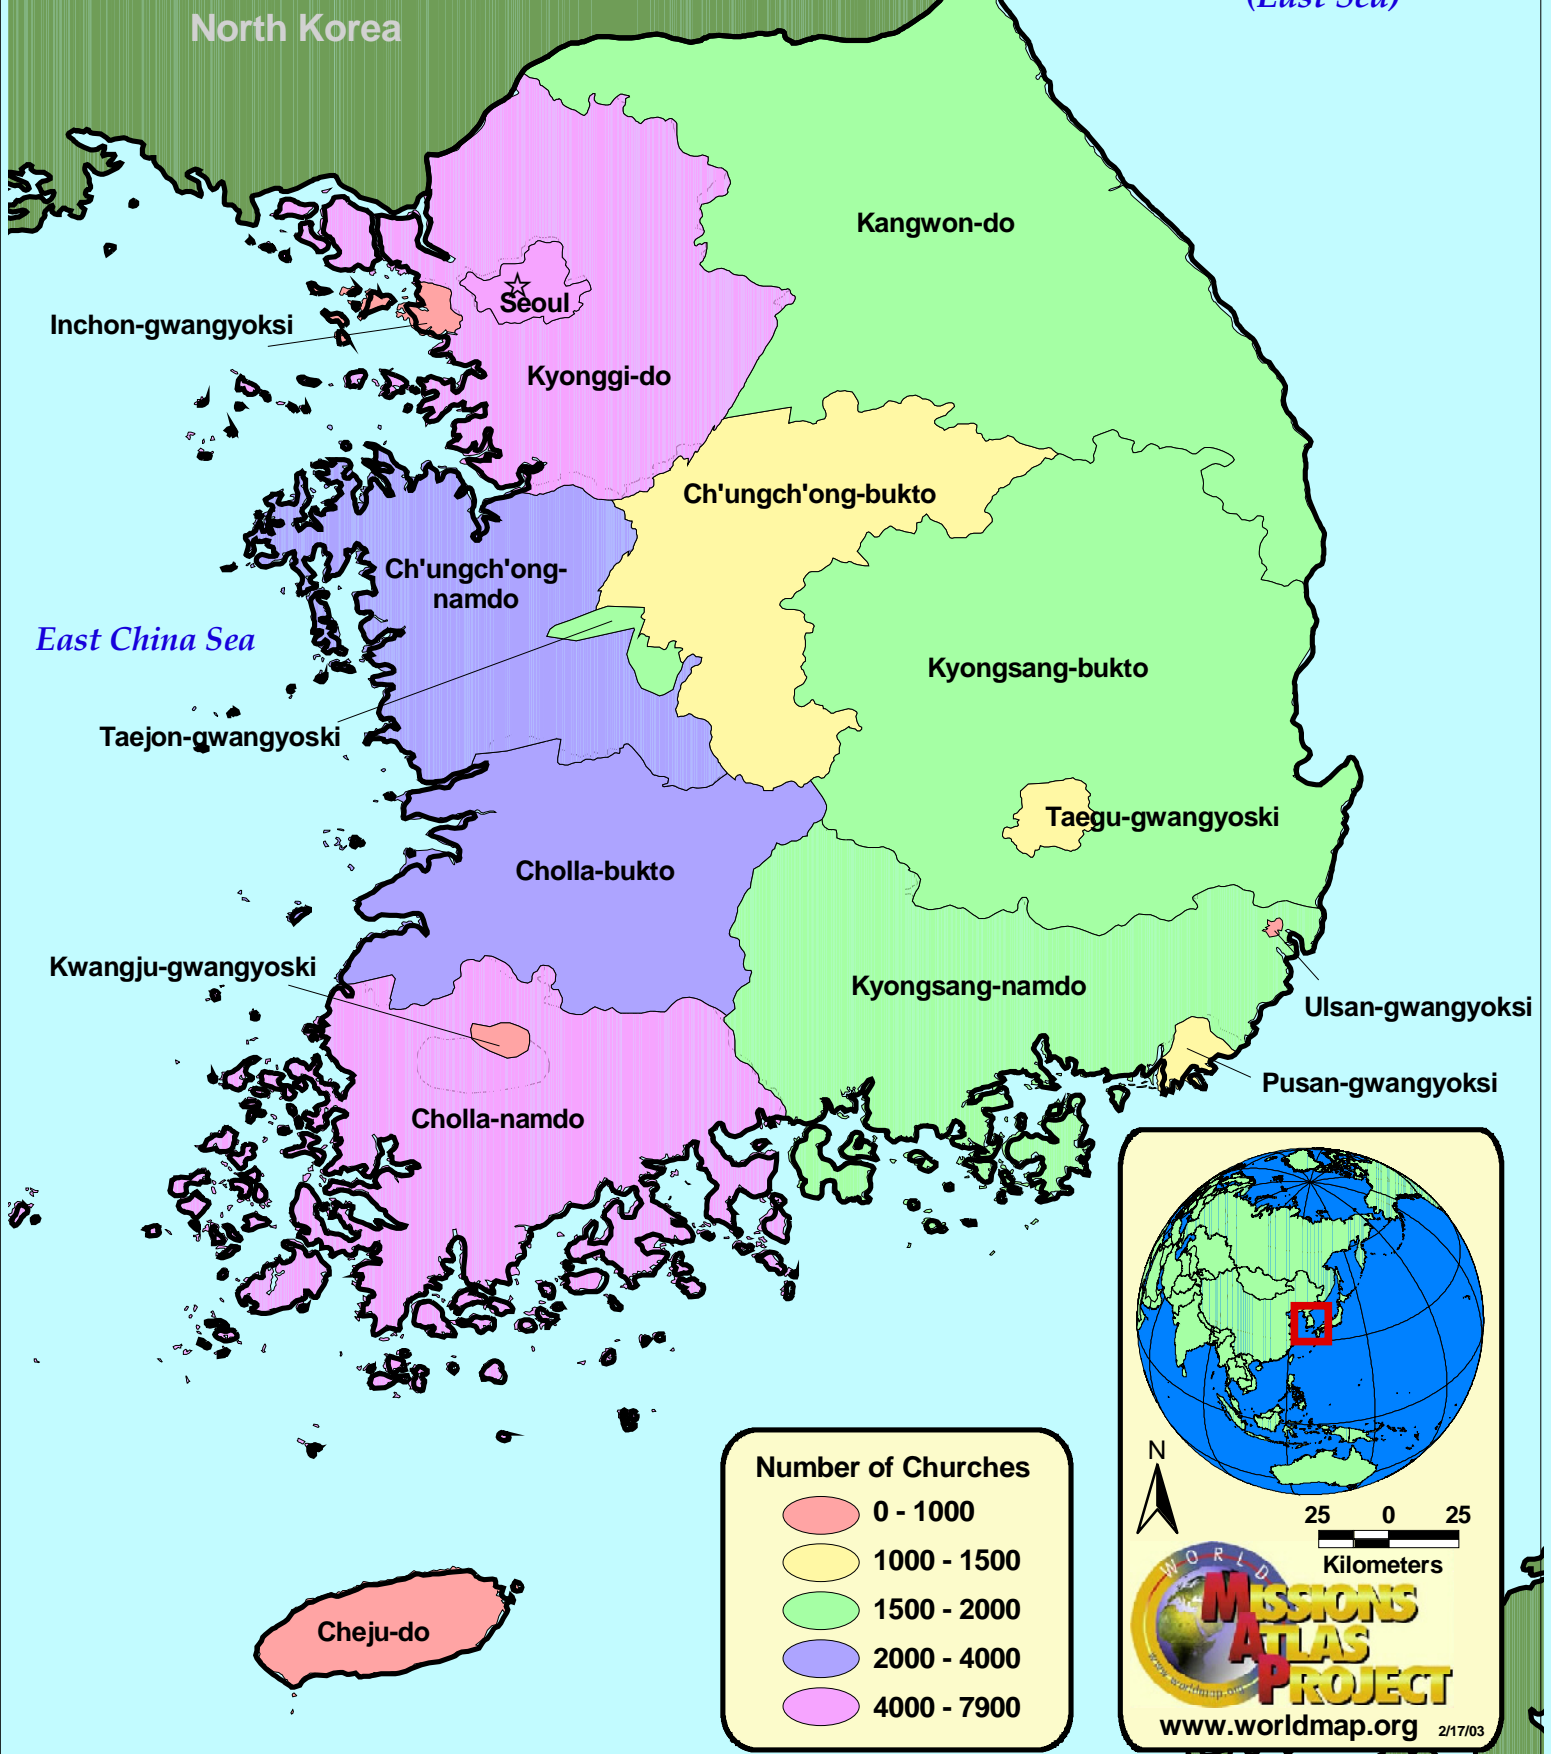

# South Korea Churches per Province

25 0 25  
Kilometers

WORLD MISSIONS ATLAS PROJECT  
www.worldmap.org 2/17/03