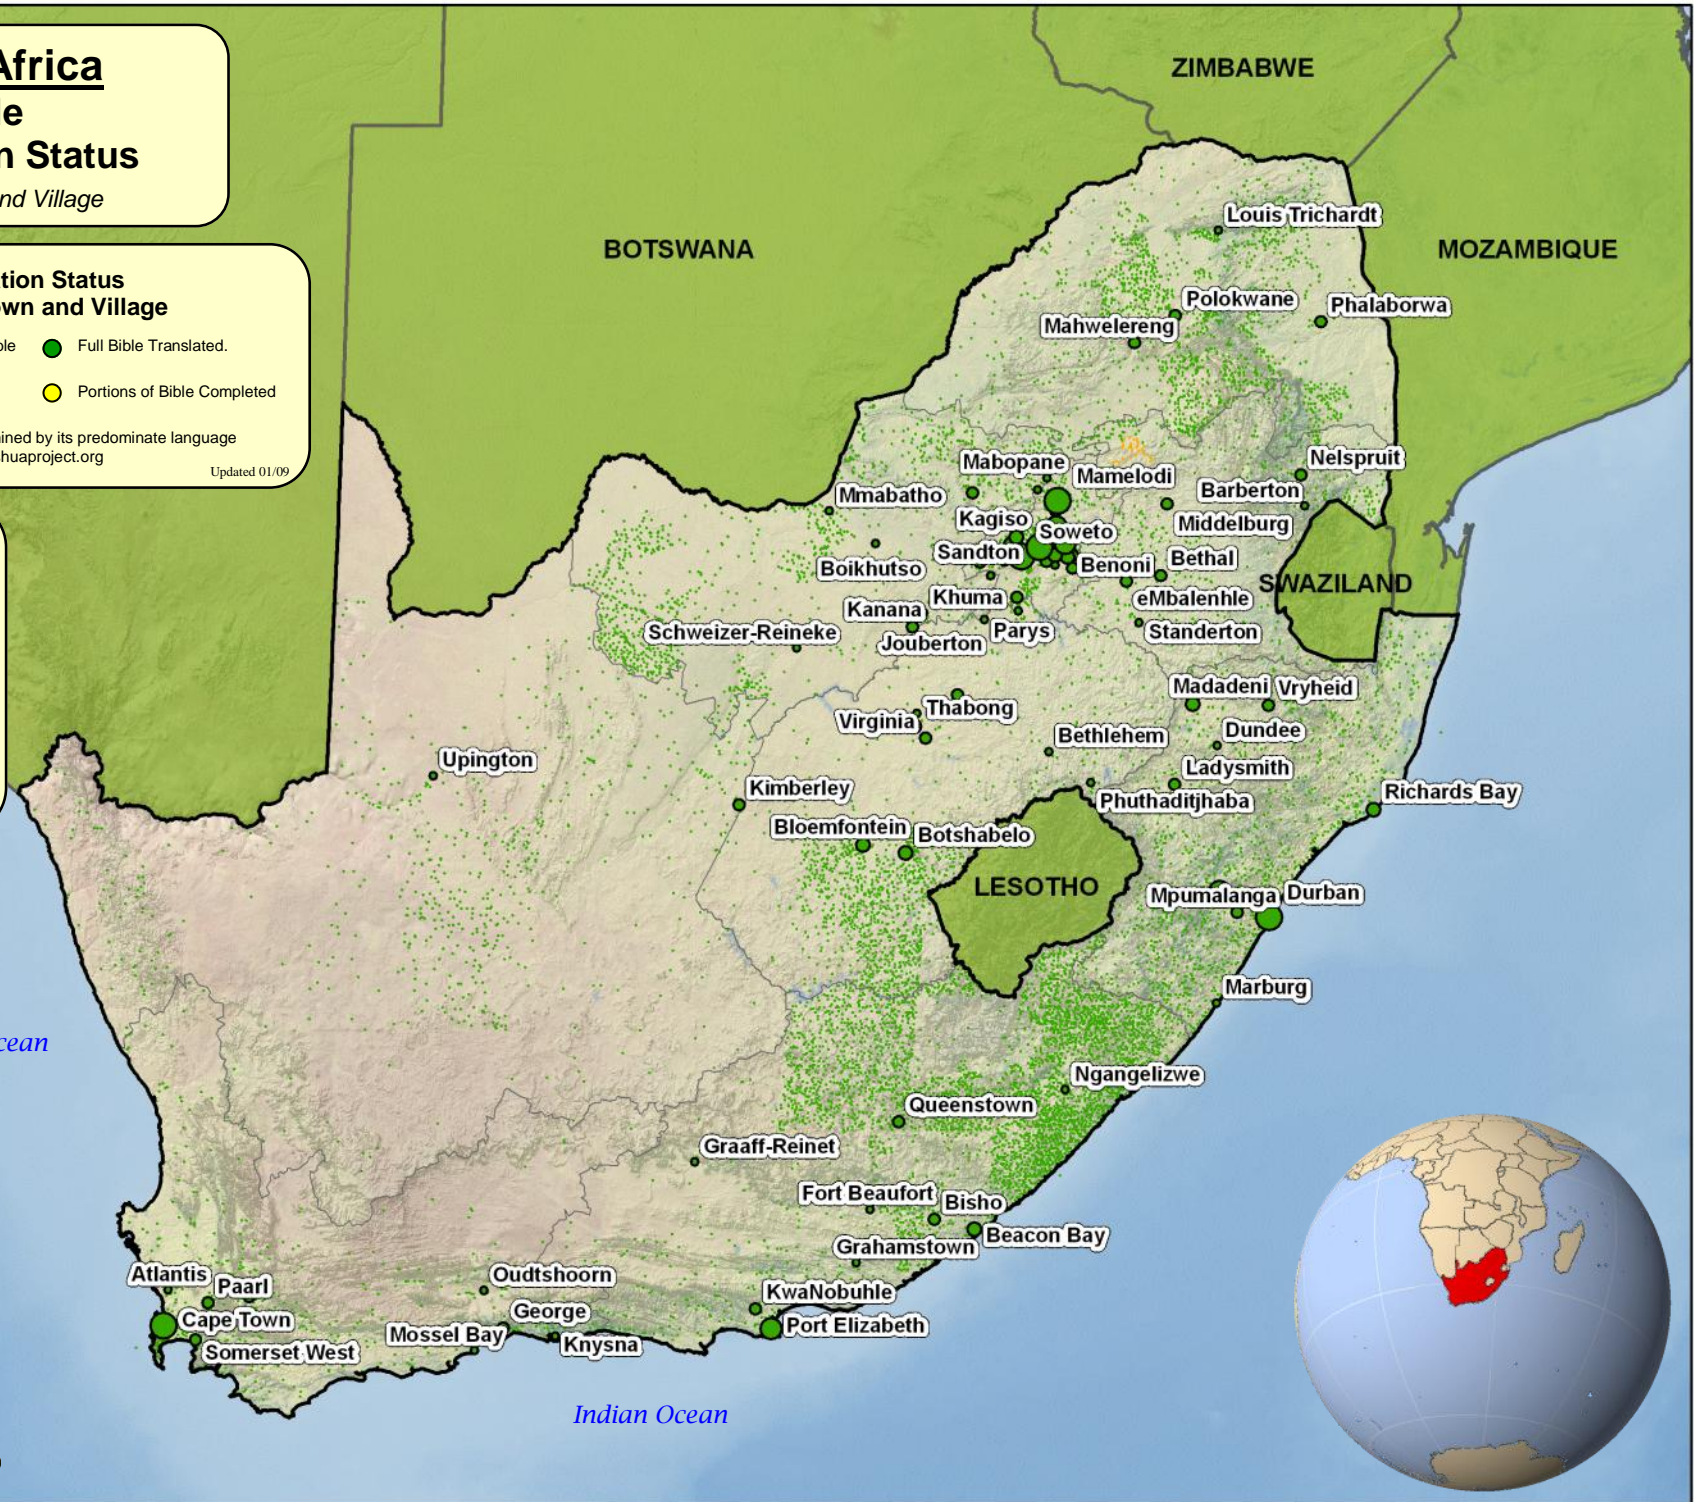

South Africa Bible Translation Status

By City, Town and Village

Translation Status by City, Town and Village

- High need for translation-No Bible
- Full Bible Translated.
- New Testament Completed
- Portions of Bible Completed

The status of each location is determined by its predominate language and people group. Source: www.joshuaproject.org

Updated 01/09

City Population

- <50,000 / unknown
- 50,000 - 99,999
- 100,000 - 499,999
- 500,000 - 999,999
- 1,000,000 - 4,999,999
- > 5,000,000

South Atlantic Ocean

Indian Ocean