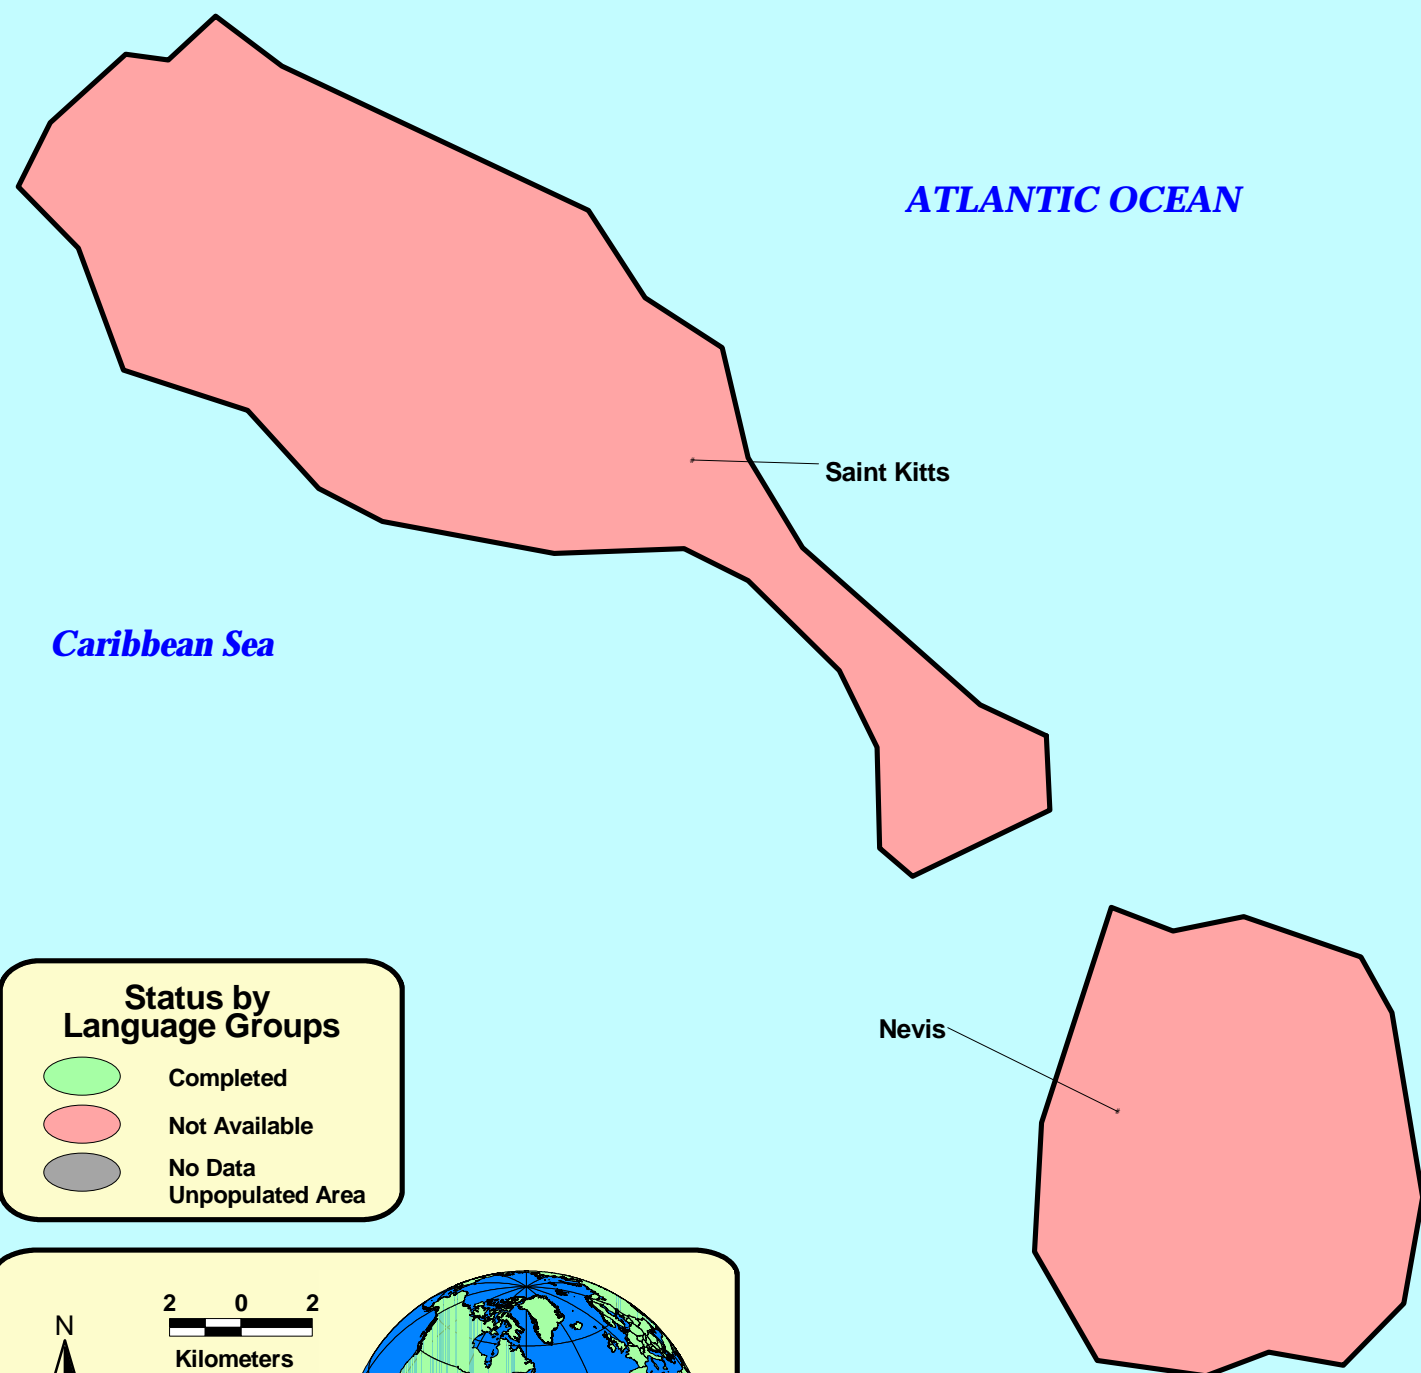

St. Kitts and Nevis JESUS Film Translation Status

Status by Language Groups

-  Completed
-  Not Available
-  No Data
- Unpopulated Area

2 0 2
Kilometers

WORLD MISSIONS ATLAS PROJECT

18/05/00