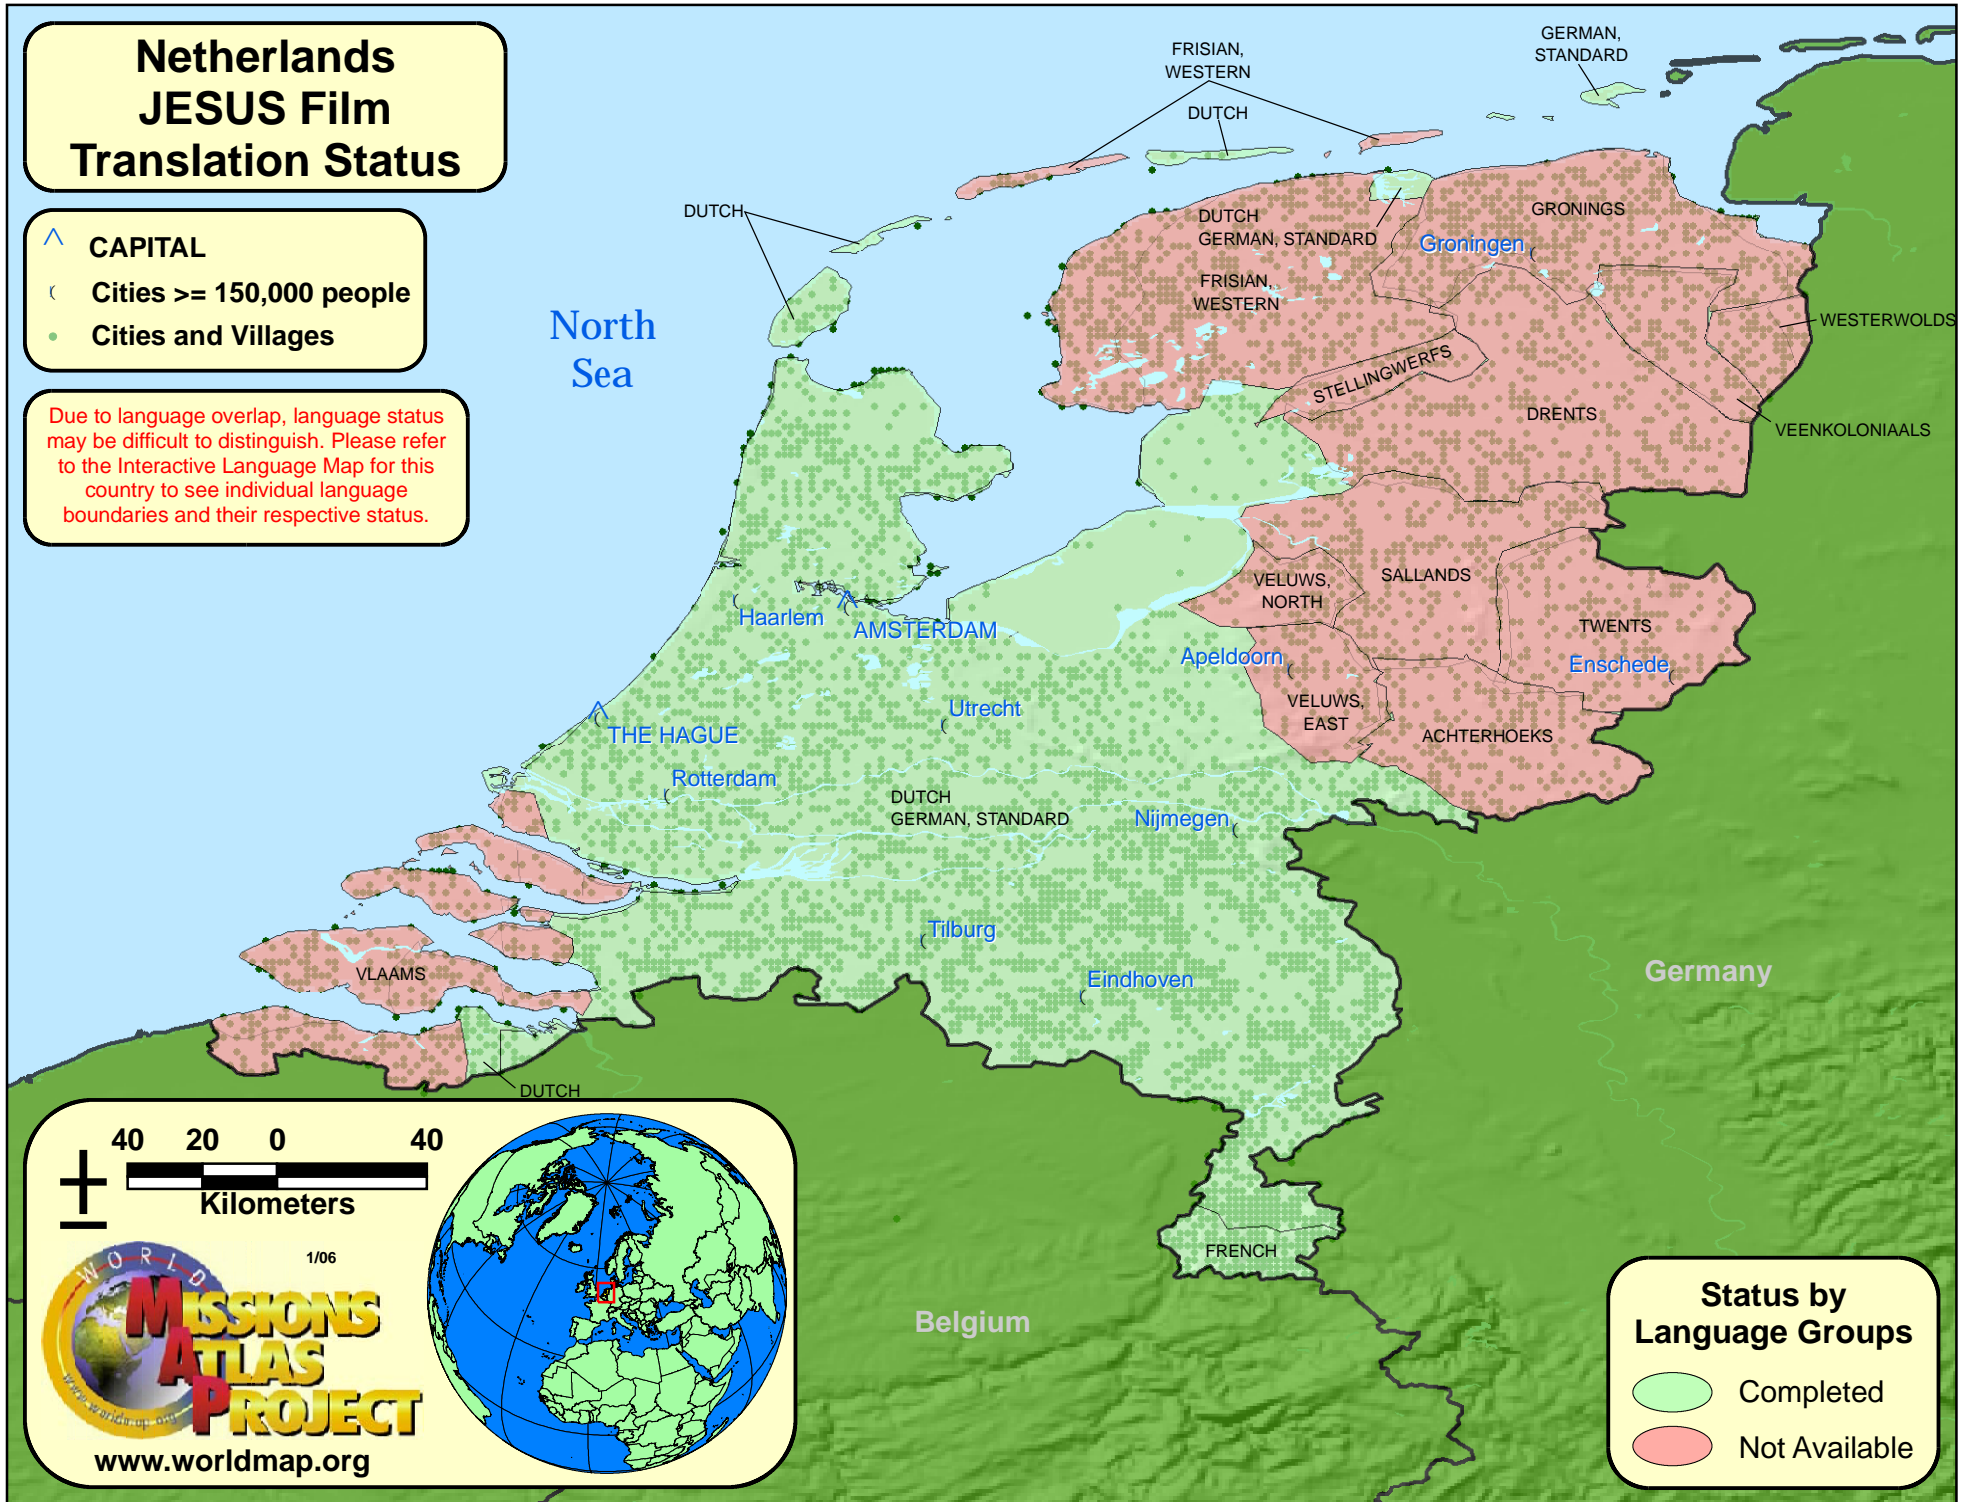

Netherlands JESUS Film Translation Status

- ^ CAPITAL
- (Cities \geq 150,000 people
- Cities and Villages

Due to language overlap, language status may be difficult to distinguish. Please refer to the Interactive Language Map for this country to see individual language boundaries and their respective status.