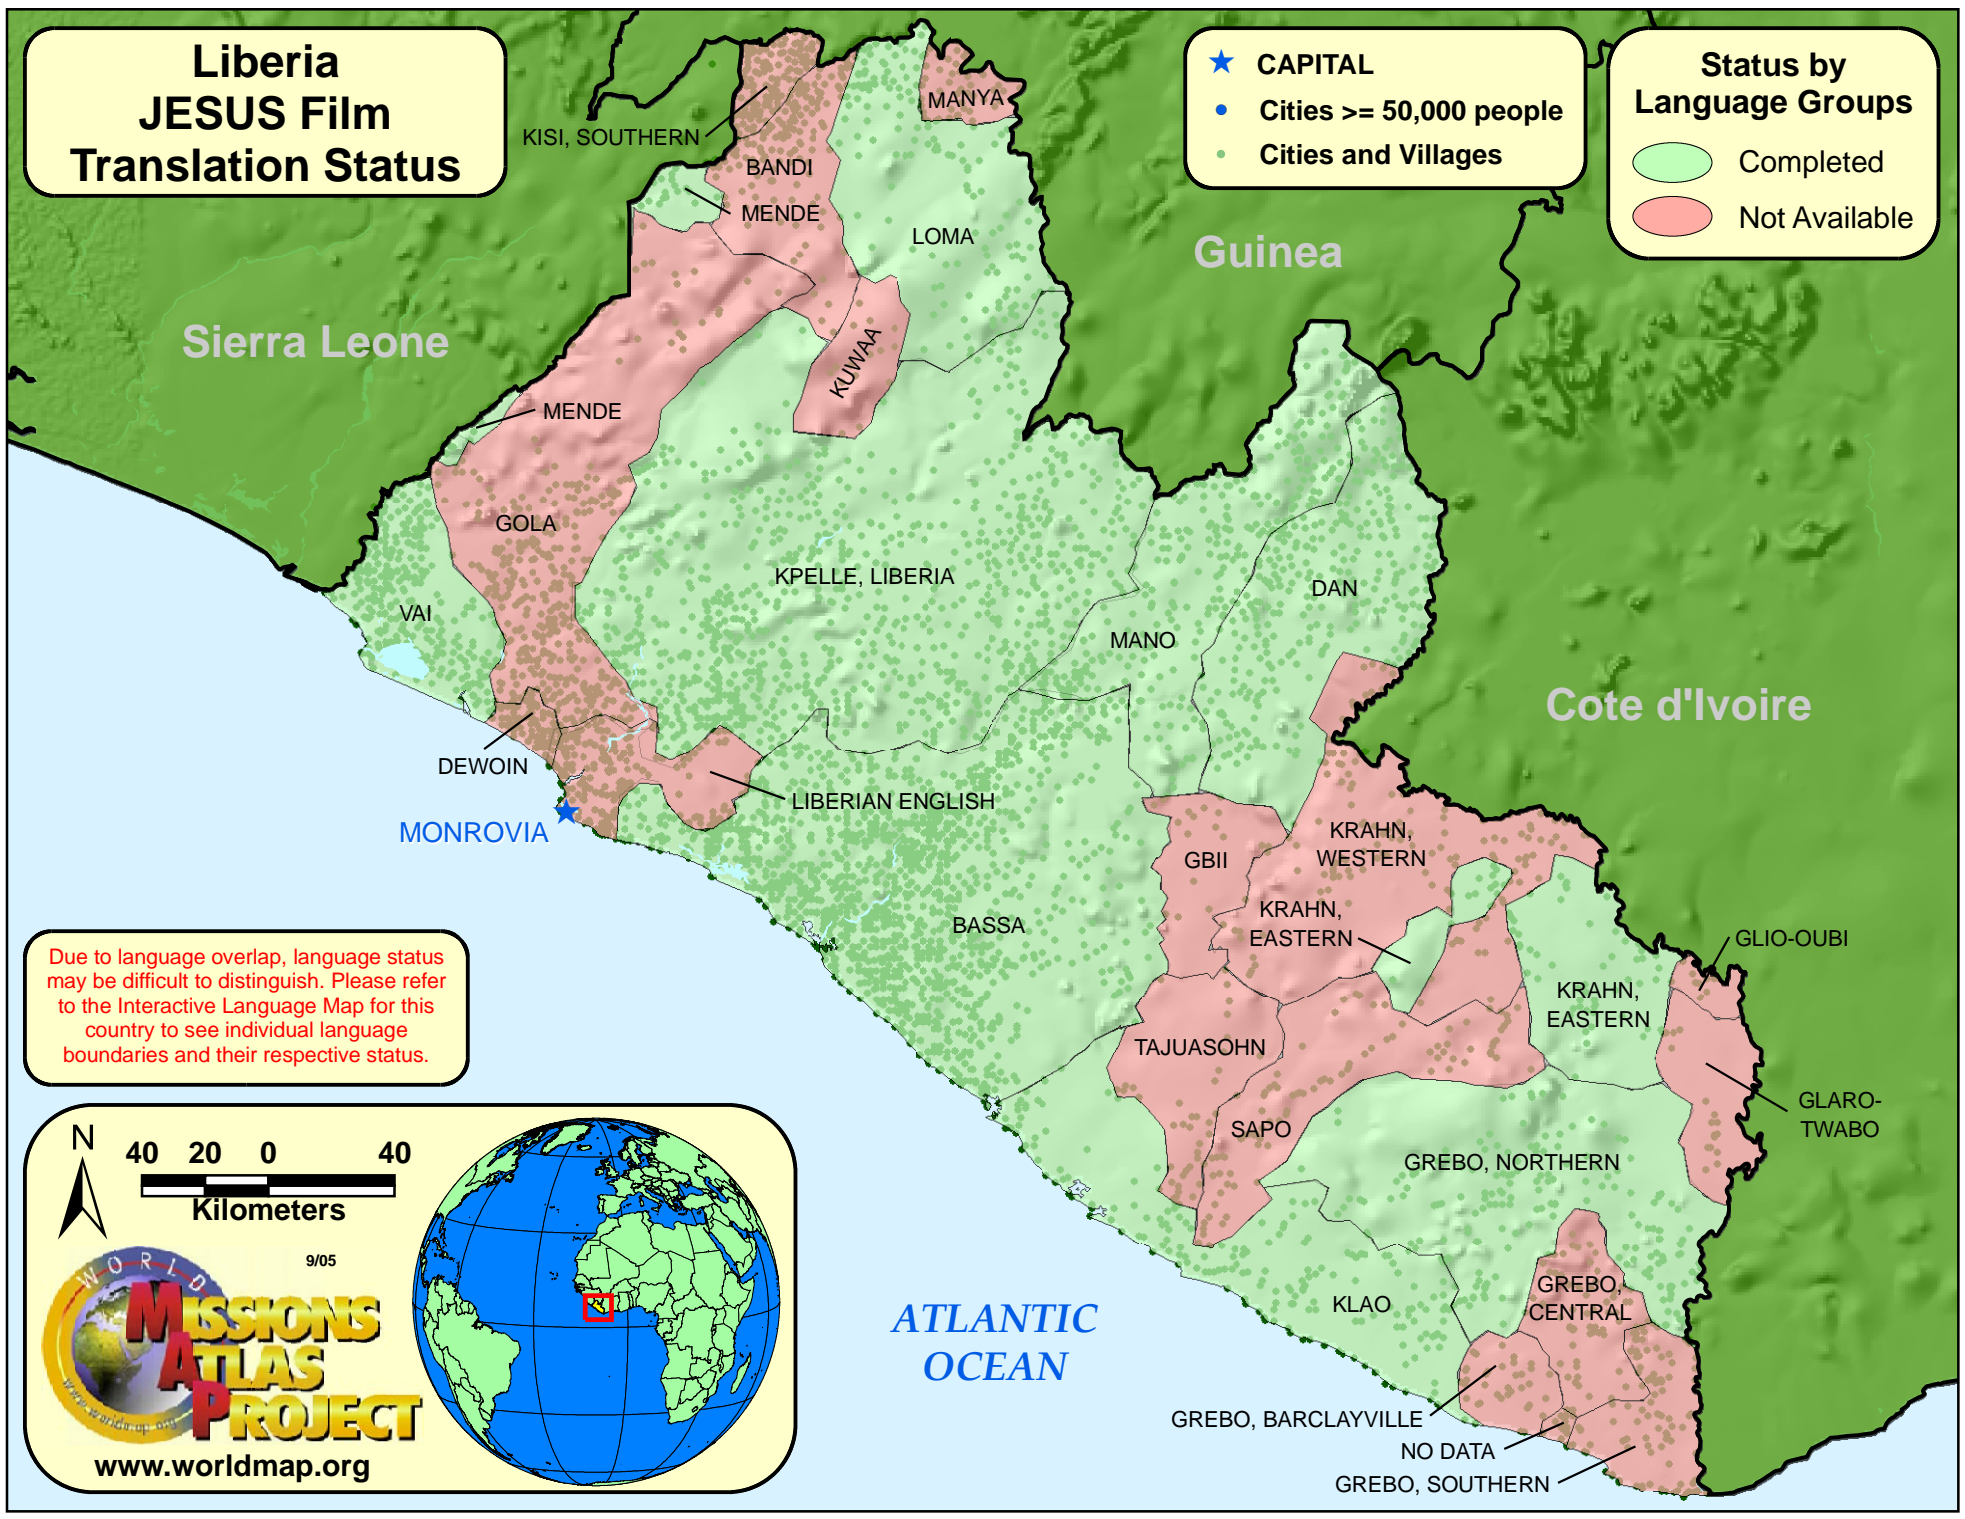

# Liberia JESUS Film Translation Status

- ★ CAPITAL
- Cities >= 50,000 people
- Cities and Villages

**Status by Language Groups**

- Completed
- Not Available

Due to language overlap, language status may be difficult to distinguish. Please refer to the Interactive Language Map for this country to see individual language boundaries and their respective status.

40 20 0 40  
Kilometers

9/05

**WORLD MISSIONS ATLAS PROJECT**

www.worldmap.org

ATLANTIC OCEAN