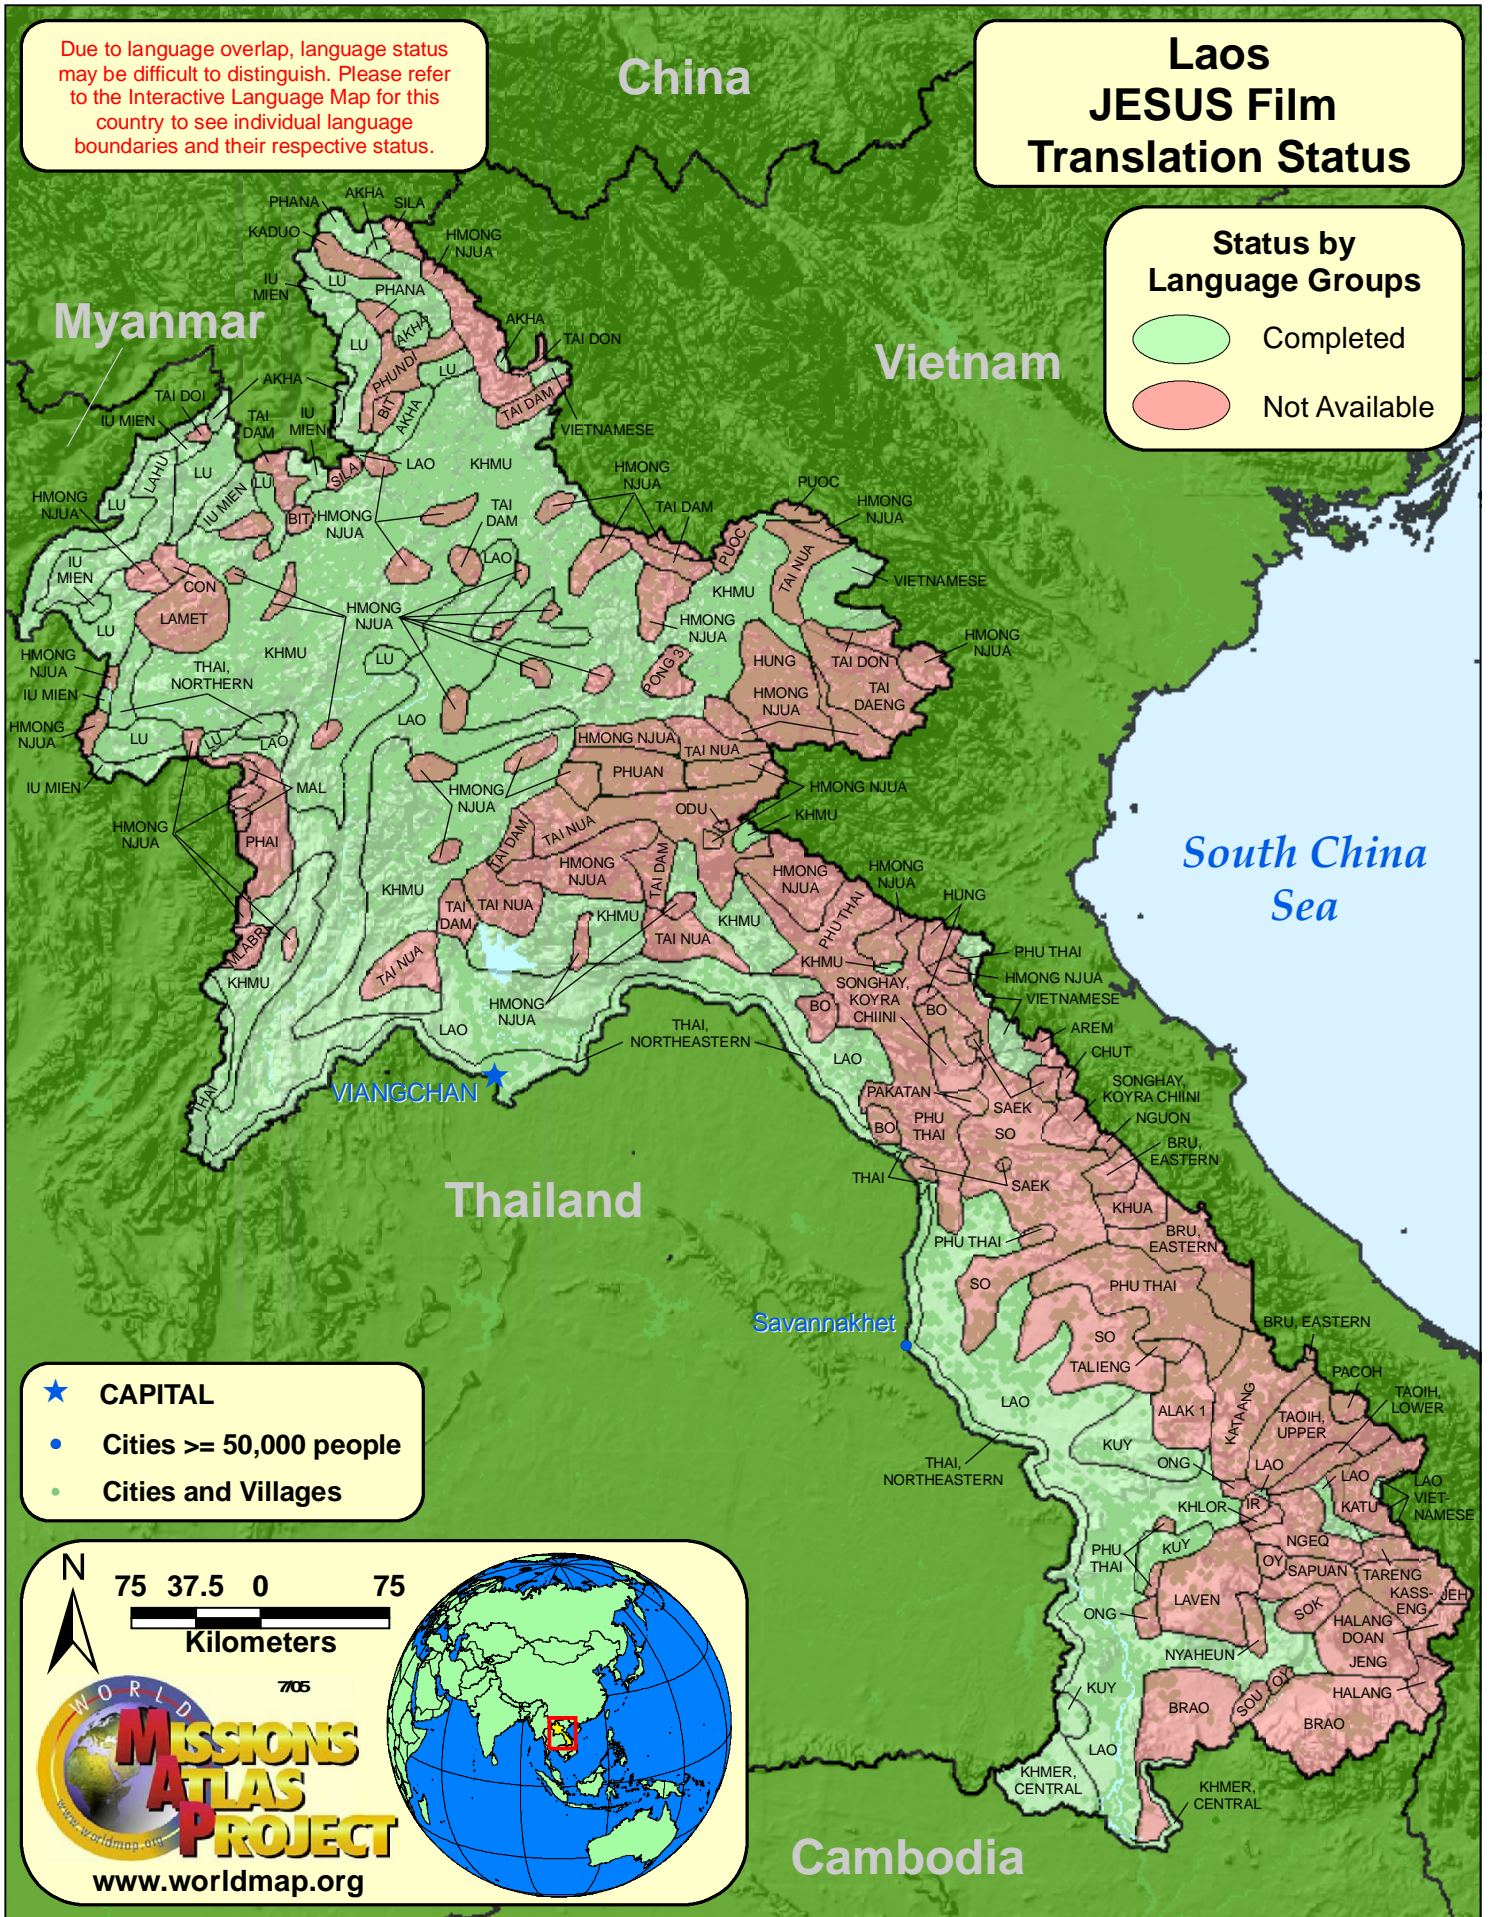

Due to language overlap, language status may be difficult to distinguish. Please refer to the Interactive Language Map for this country to see individual language boundaries and their respective status.

# Laos JESUS Film Translation Status

**Status by Language Groups**

- Completed
- Not Available

- ★ CAPITAL
- Cities >= 50,000 people
- Cities and Villages

**WORLD MISSIONS ATLAS PROJECT**  
www.worldmap.org