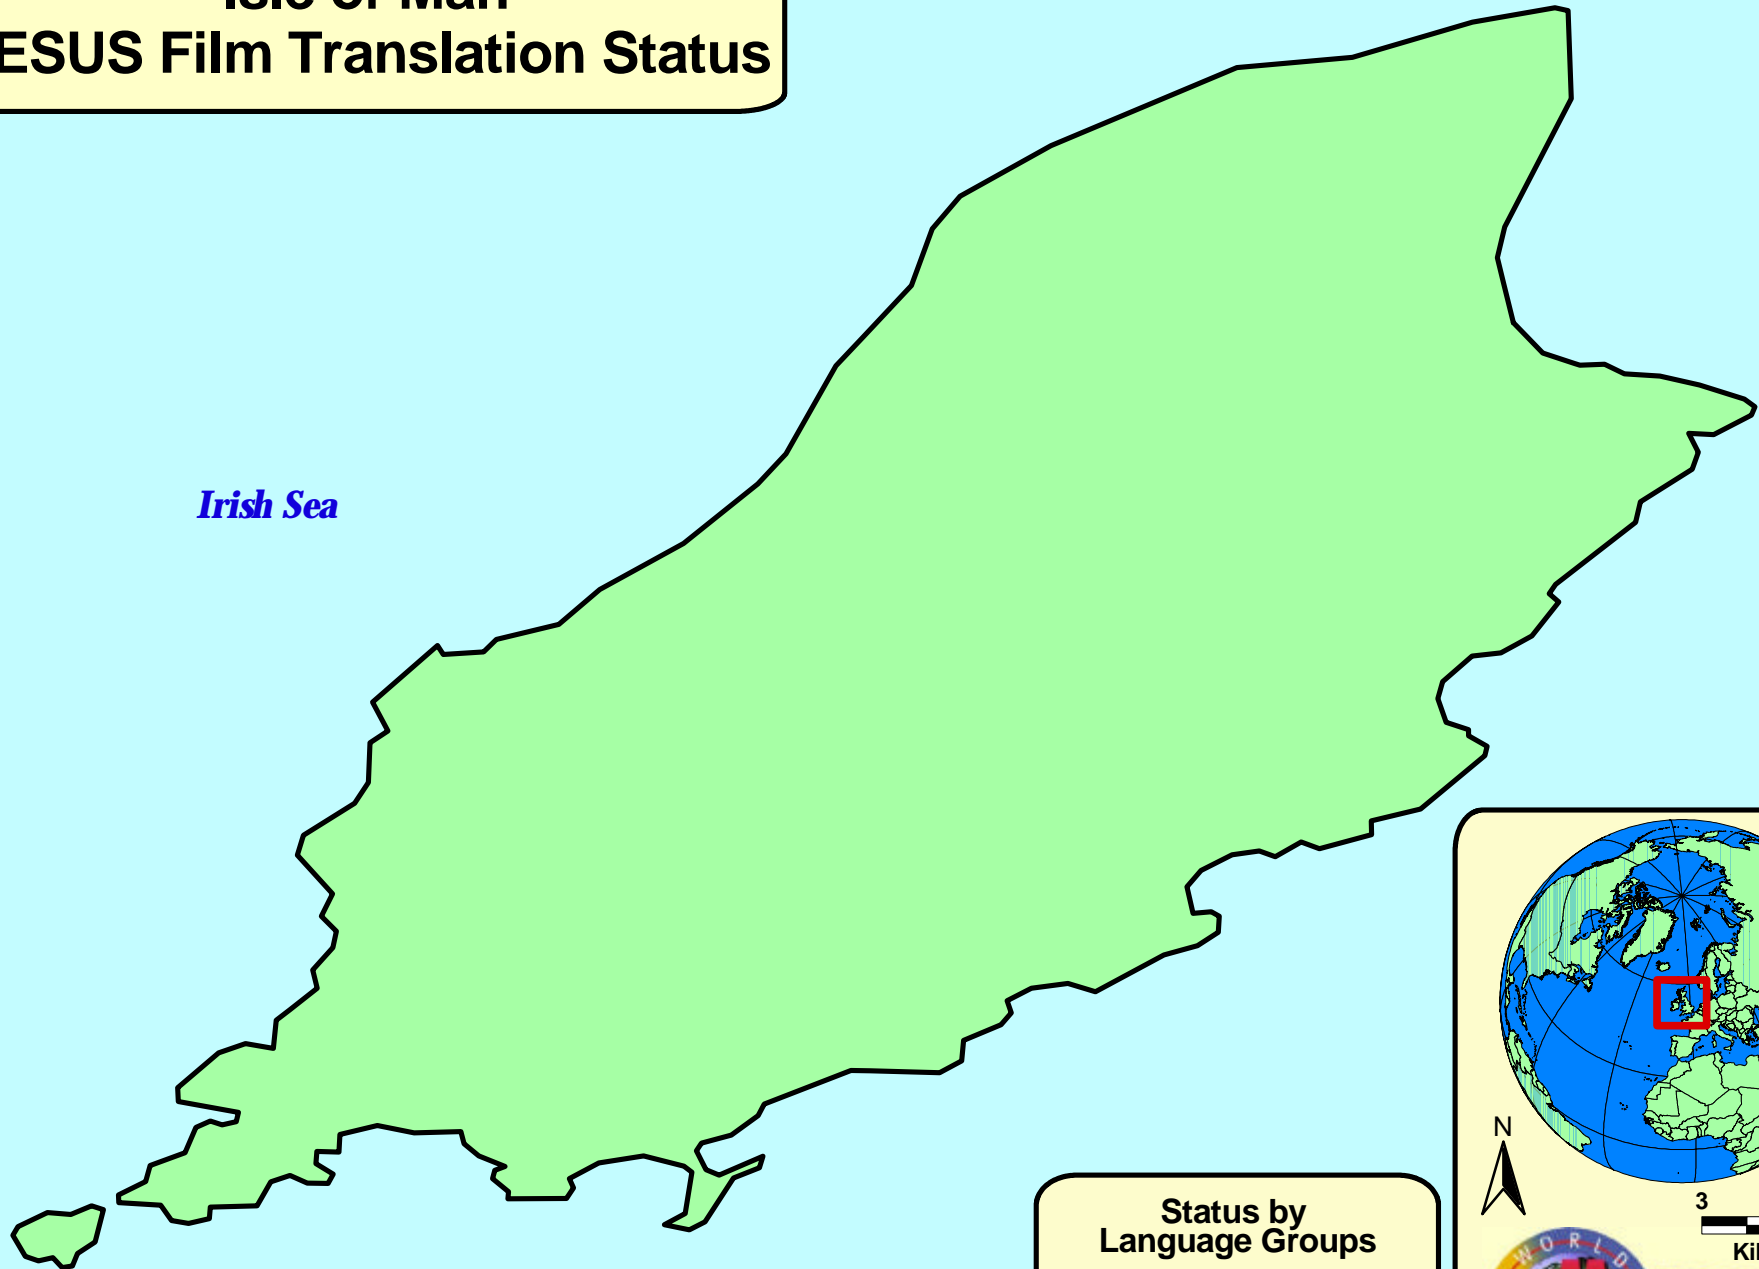

Isle of Man JESUS Film Translation Status

Status by Language Groups

- Completed
- Not Available
- No data/ Unpopulated Area

A small globe showing the location of the Isle of Man, highlighted with a red square. Below the globe is a north arrow and a scale bar from 0 to 3 Kilometers. At the bottom is the logo for the "WORLD MISSIONS ATLAS PROJECT" and the date "15/05/00".