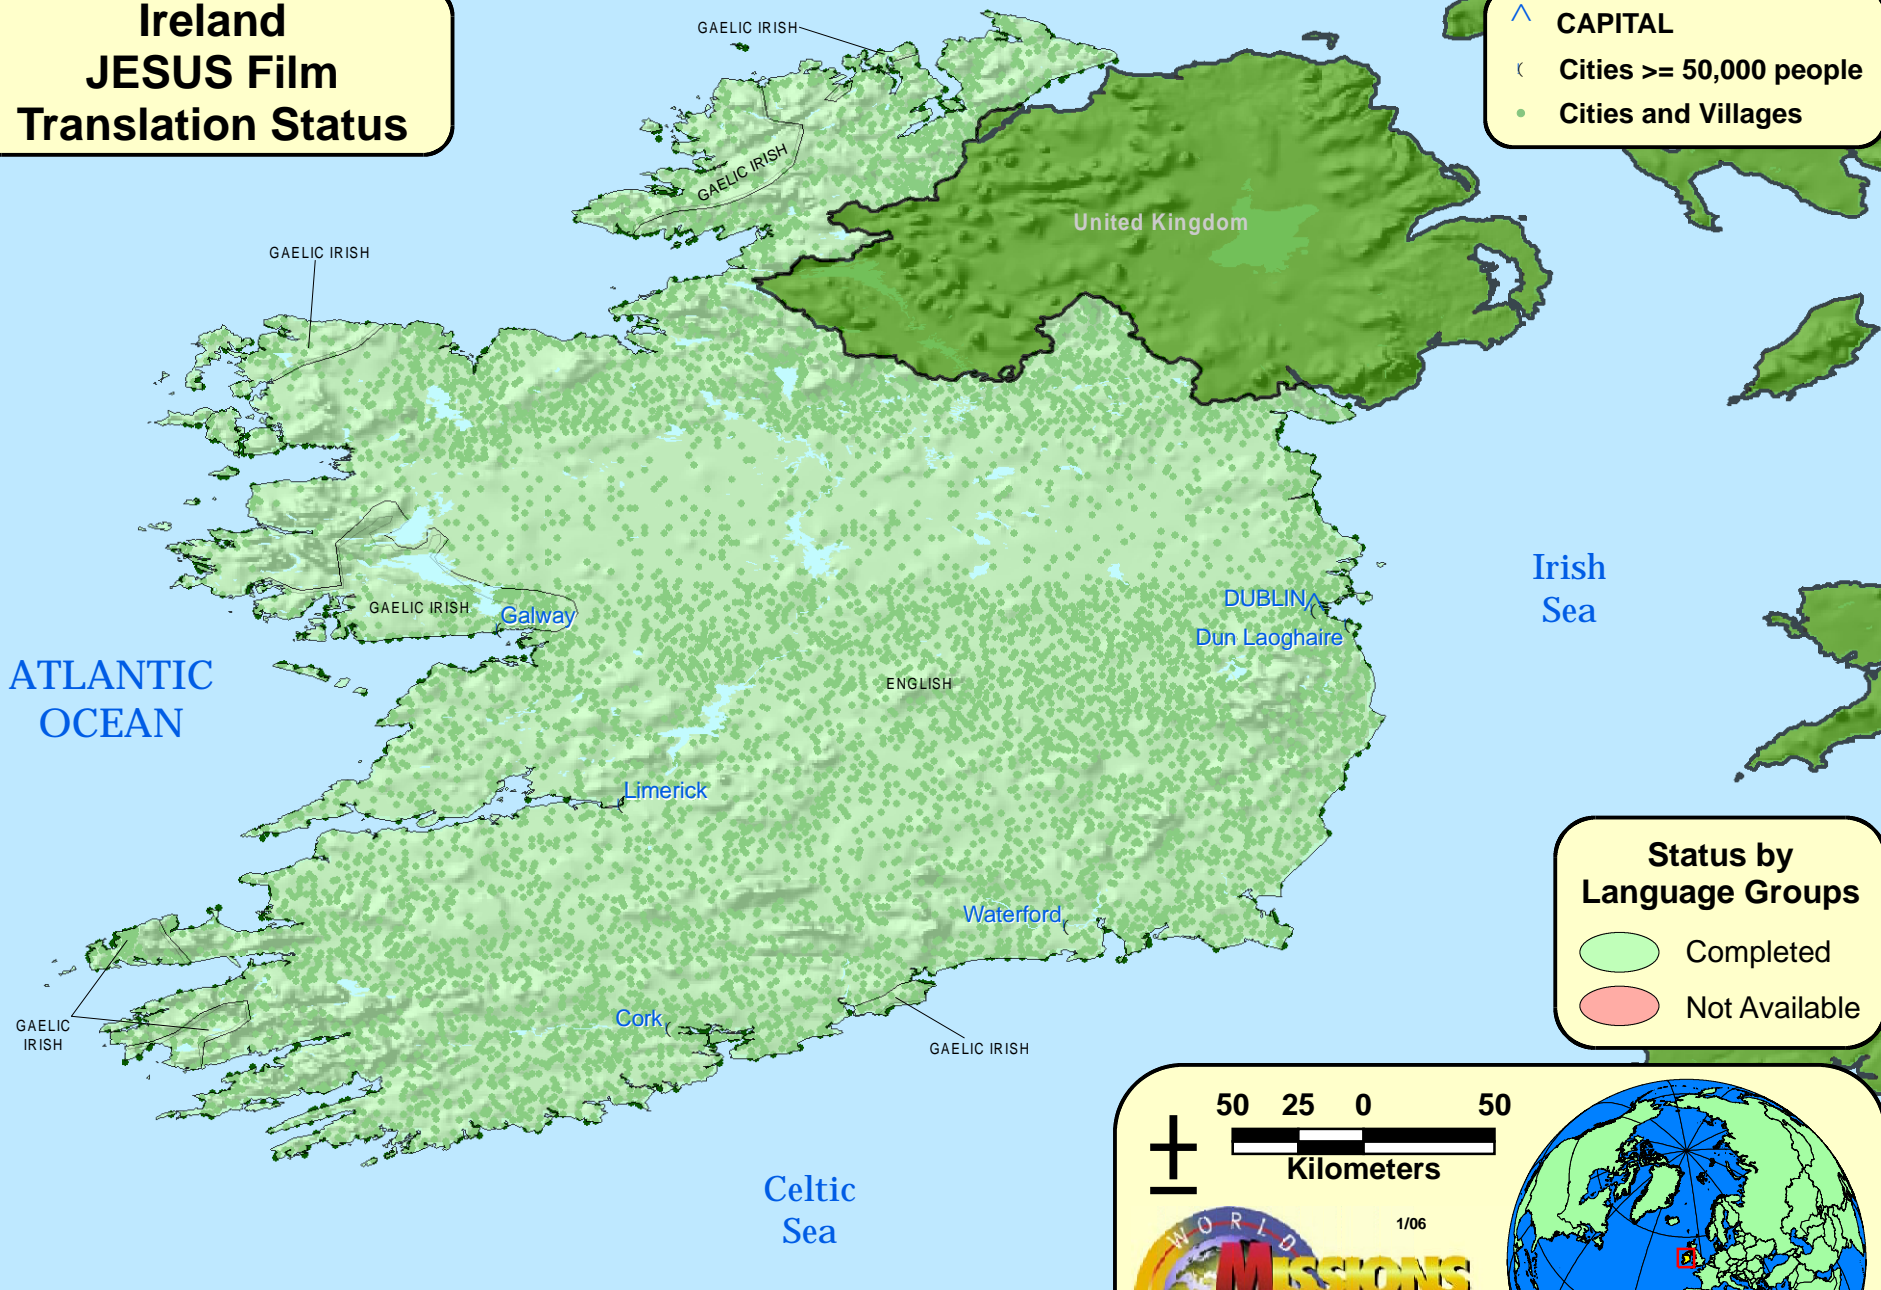

Ireland JESUS Film Translation Status

- ^ CAPITAL
- (Cities \geq 50,000 people
- Cities and Villages

- ### Status by Language Groups
- Completed
 - Not Available

50 25 0 50
Kilometers

1/06

WORLD MISSIONS ATLAS PROJECT

www.worldmap.org

Due to language overlap, language status may be difficult to distinguish. Please refer to the Interactive Language Map for this country to see individual language boundaries and their respective status.