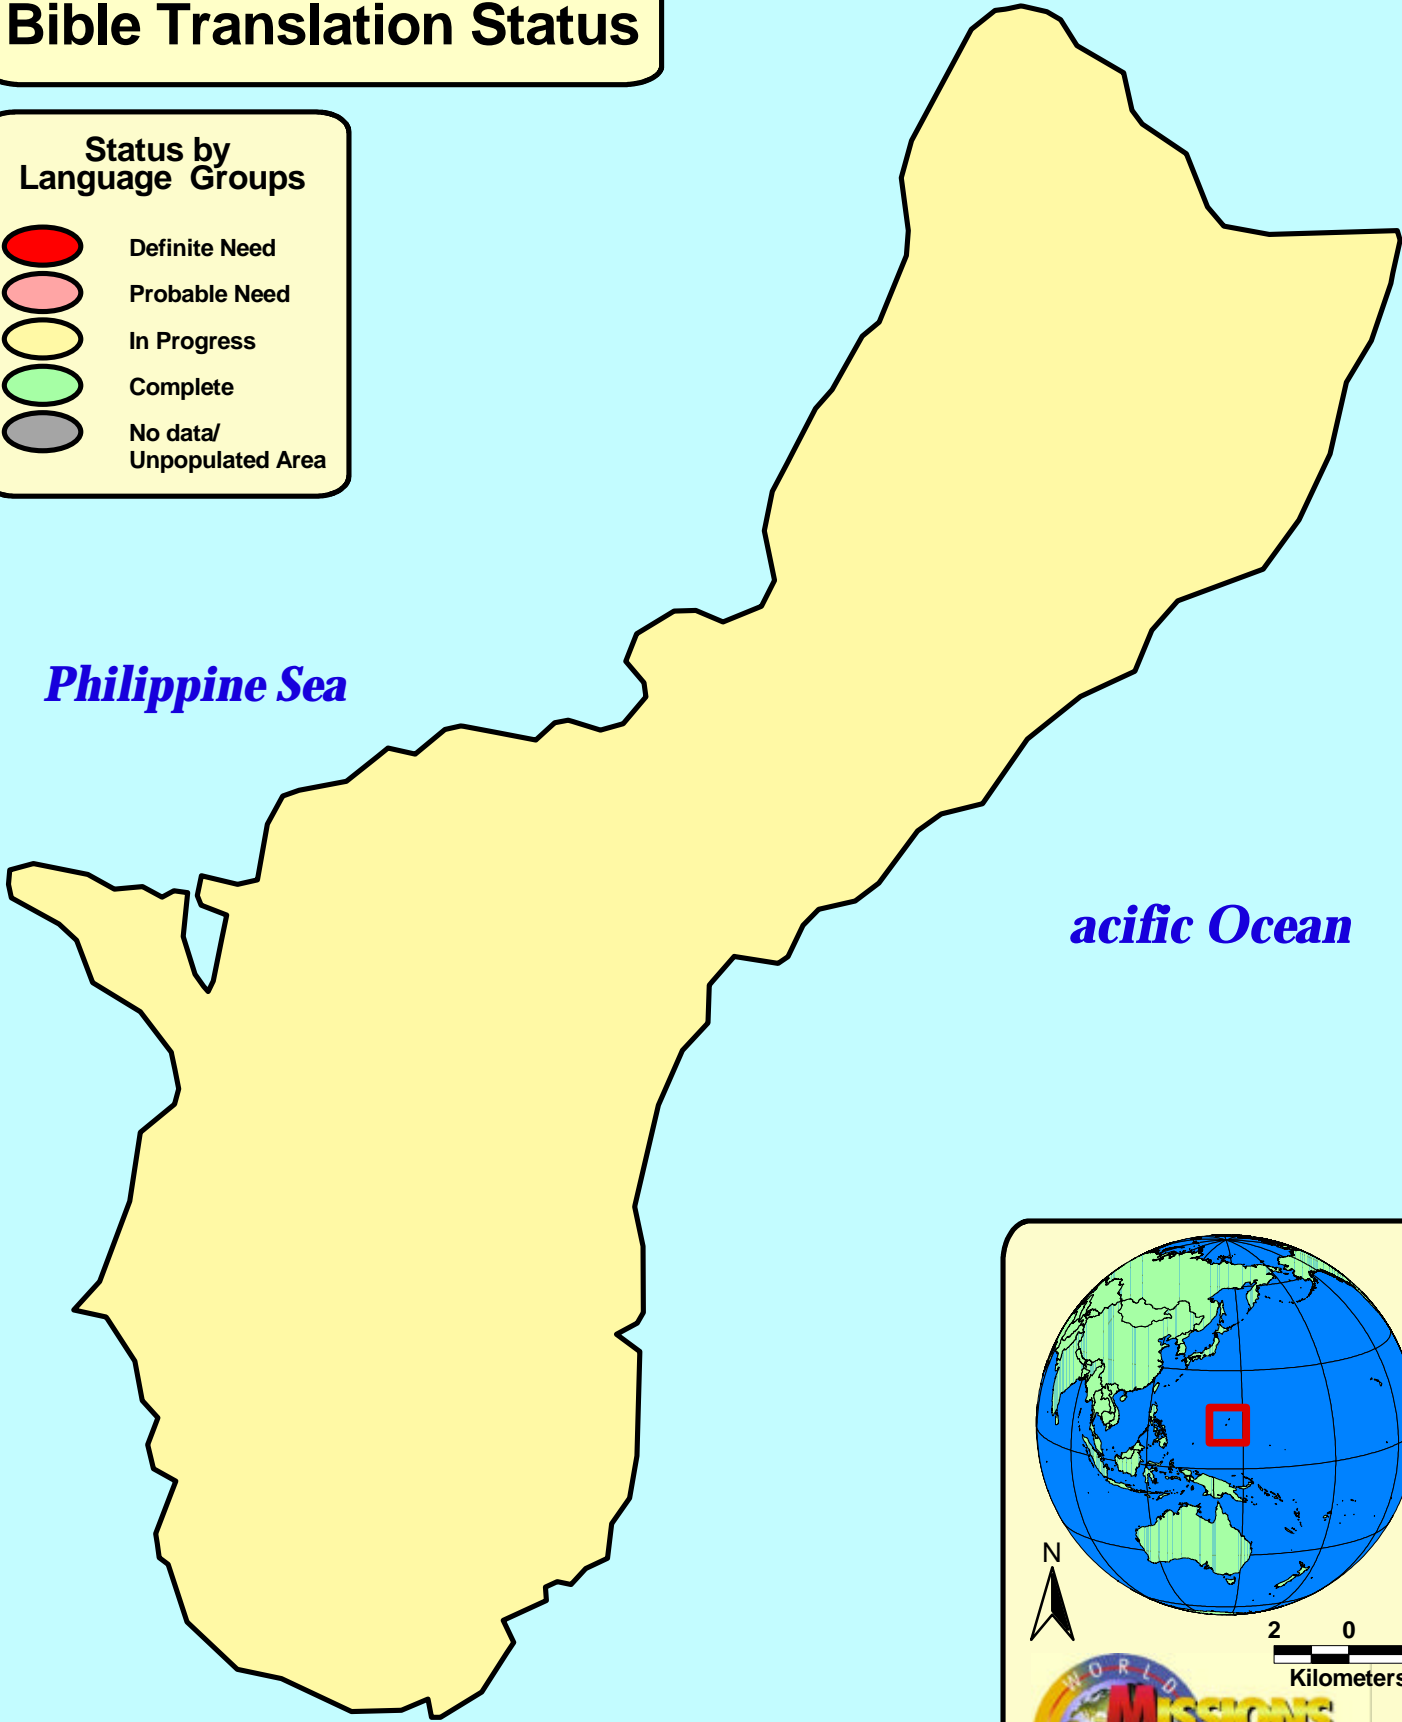

Guam

Bible Translation Status

Status by Language Groups

-  Definite Need
-  Probable Need
-  In Progress
-  Complete
-  No data/ Unpopulated Area

Philippine Sea

Pacific Ocean

2 0 2
Kilometers

WORLD MISSIONS ATLAS PROJECT

04/04/00