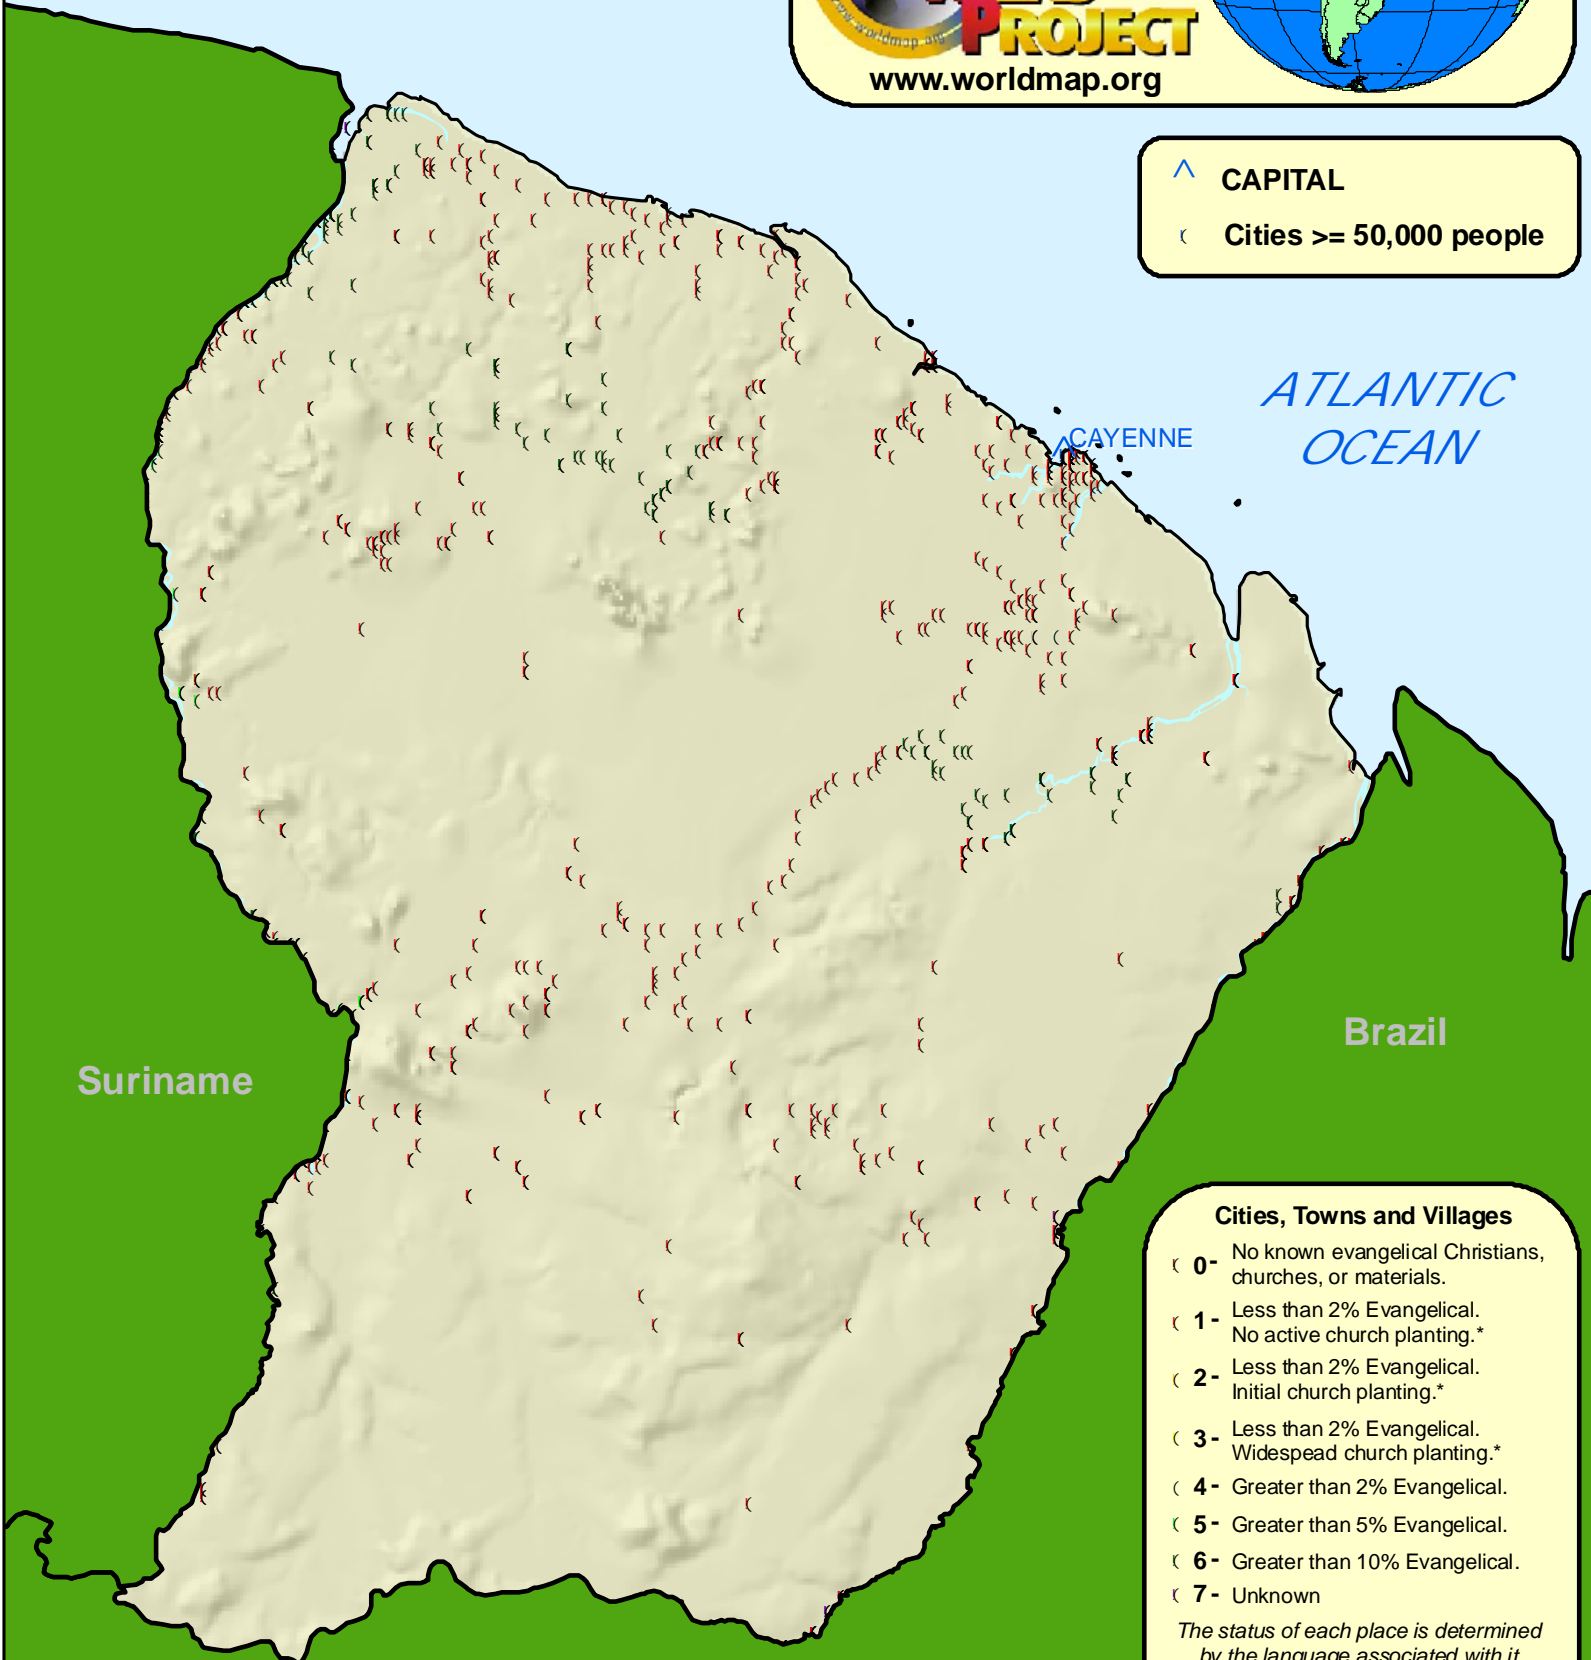

French Guiana Status of Global Evangelization

40 20 0 40
Kilometers
705
WORLD MISSIONS ATLAS PROJECT
www.worldmap.org

- ▲ CAPITAL
- ⌋ Cities >= 50,000 people

Cities, Towns and Villages

- ⌋ 0- No known evangelical Christians, churches, or materials.
- ⌋ 1- Less than 2% Evangelical. No active church planting.*
- ⌋ 2- Less than 2% Evangelical. Initial church planting.*
- ⌋ 3- Less than 2% Evangelical. Widespread church planting.*
- ⌋ 4- Greater than 2% Evangelical.
- ⌋ 5- Greater than 5% Evangelical.
- ⌋ 6- Greater than 10% Evangelical.
- ⌋ 7- Unknown

The status of each place is determined by the language associated with it.
* church planting within the past 2 years
Source: www.peoplegroups.org