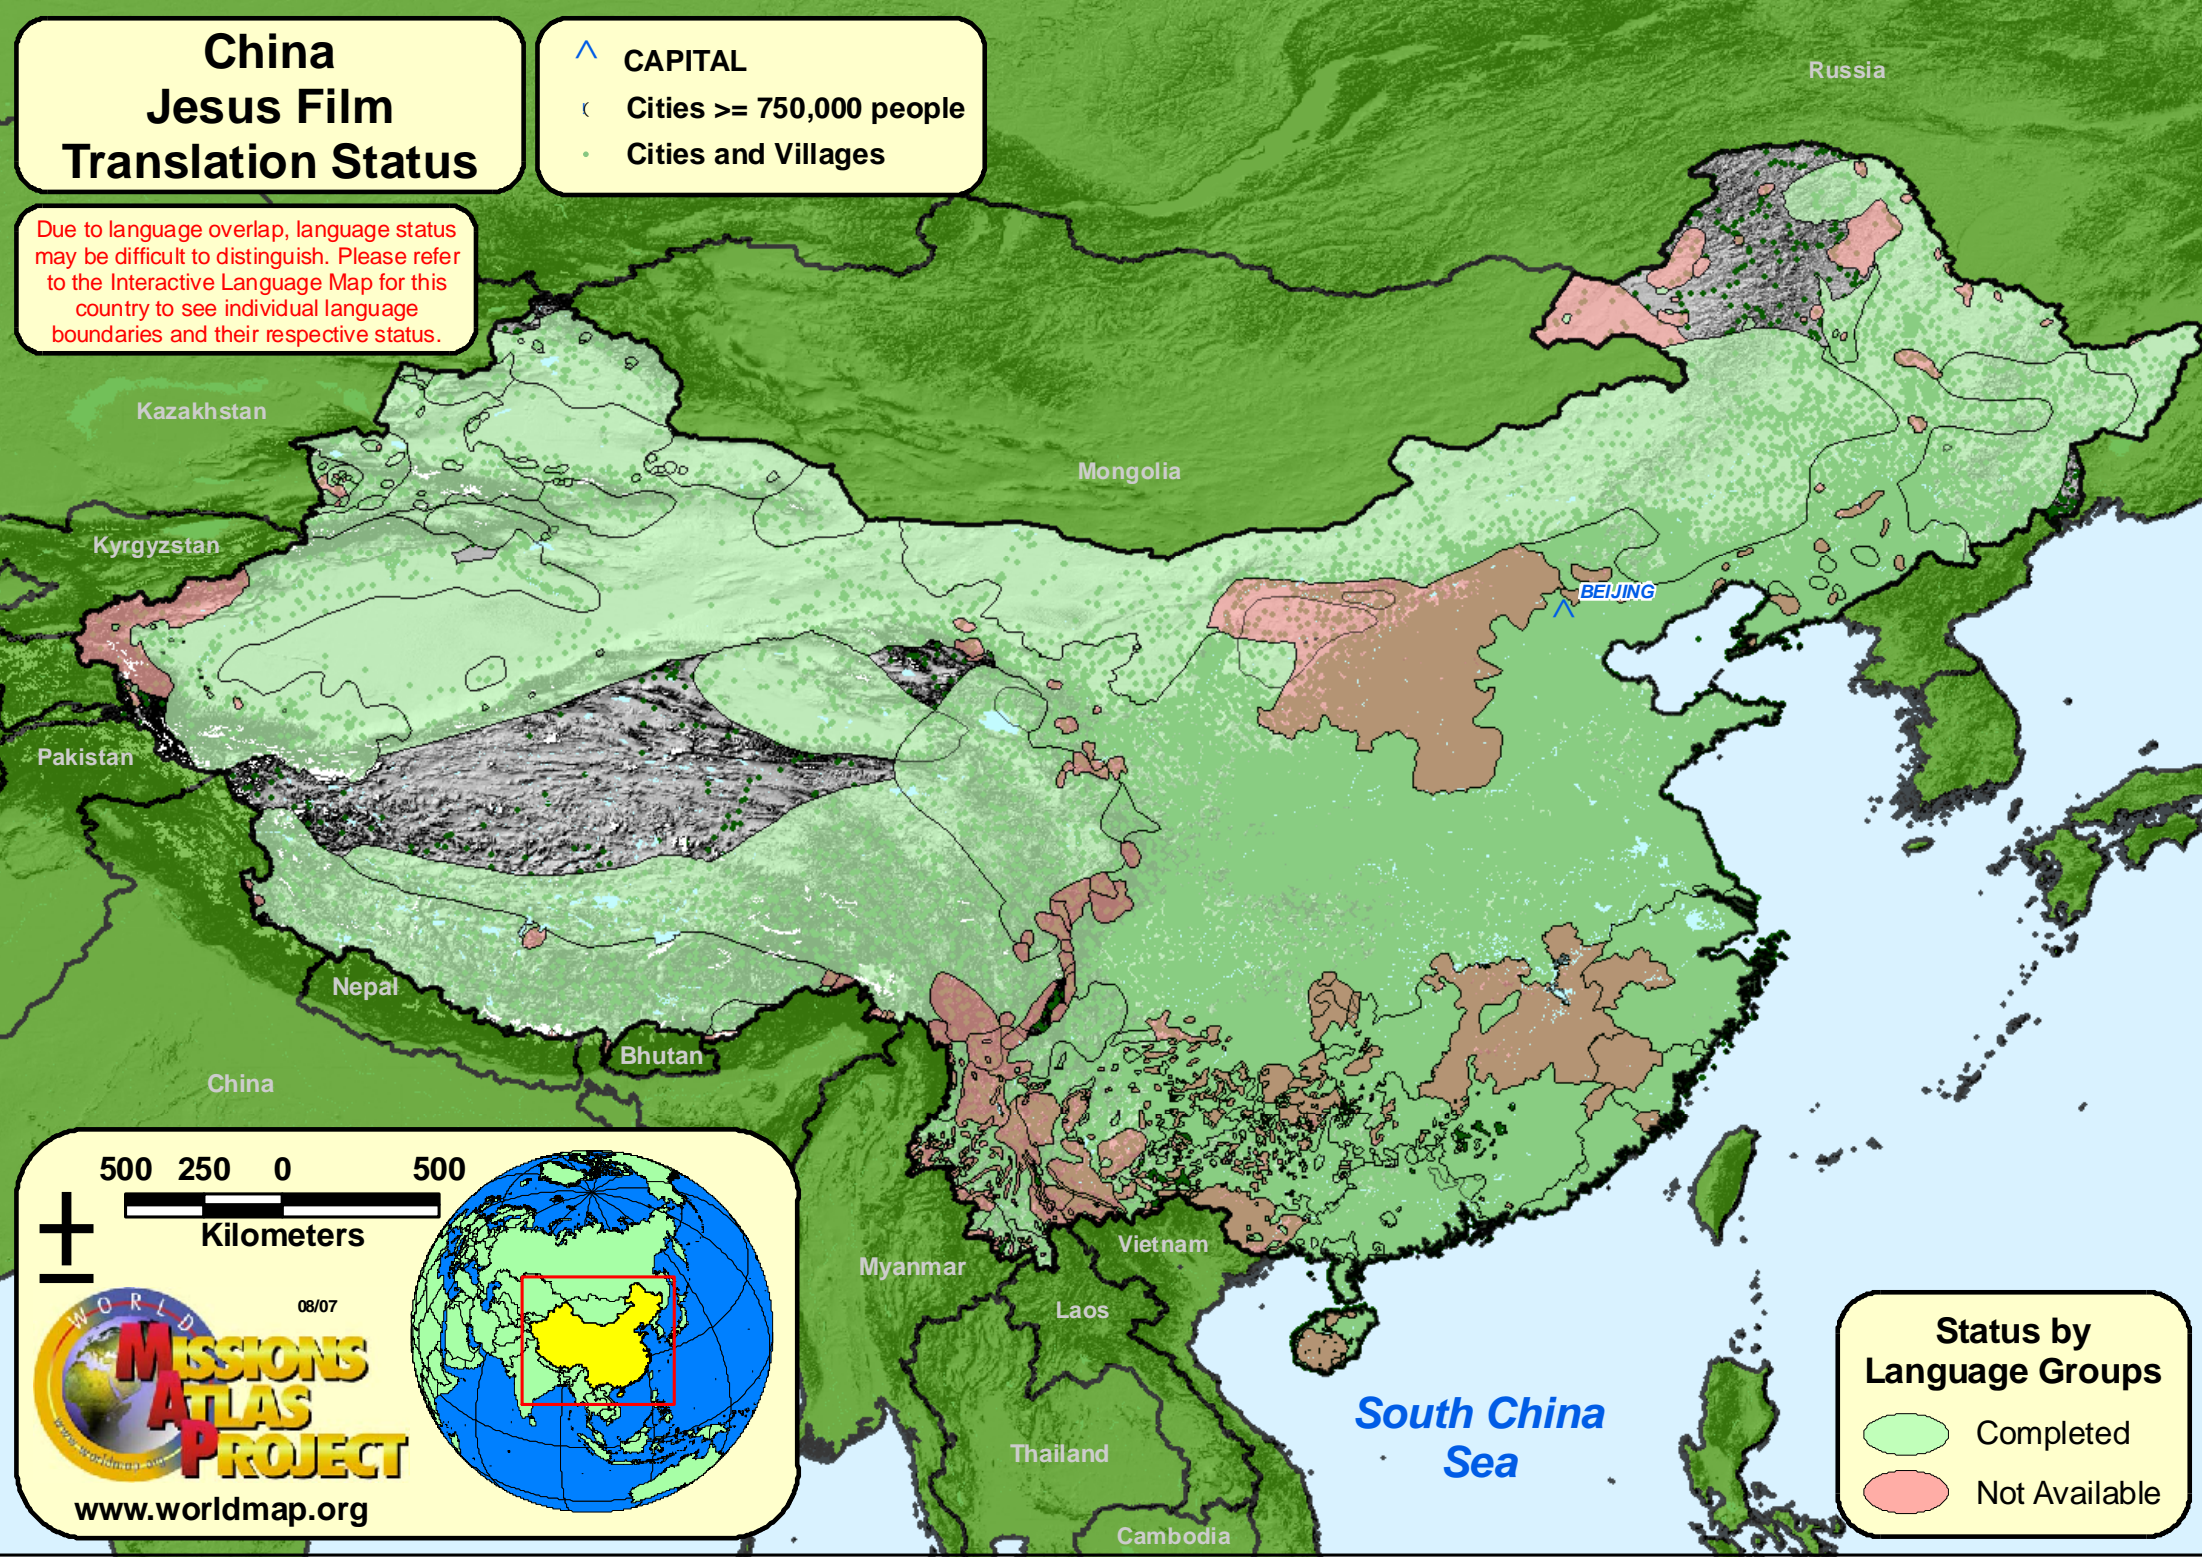

# China Jesus Film Translation Status

- ^ CAPITAL
- ( Cities  $\geq$  750,000 people
- Cities and Villages

Due to language overlap, language status may be difficult to distinguish. Please refer to the Interactive Language Map for this country to see individual language boundaries and their respective status.

08/07

WORLD MISSIONS ATLAS PROJECT

www.worldmap.org