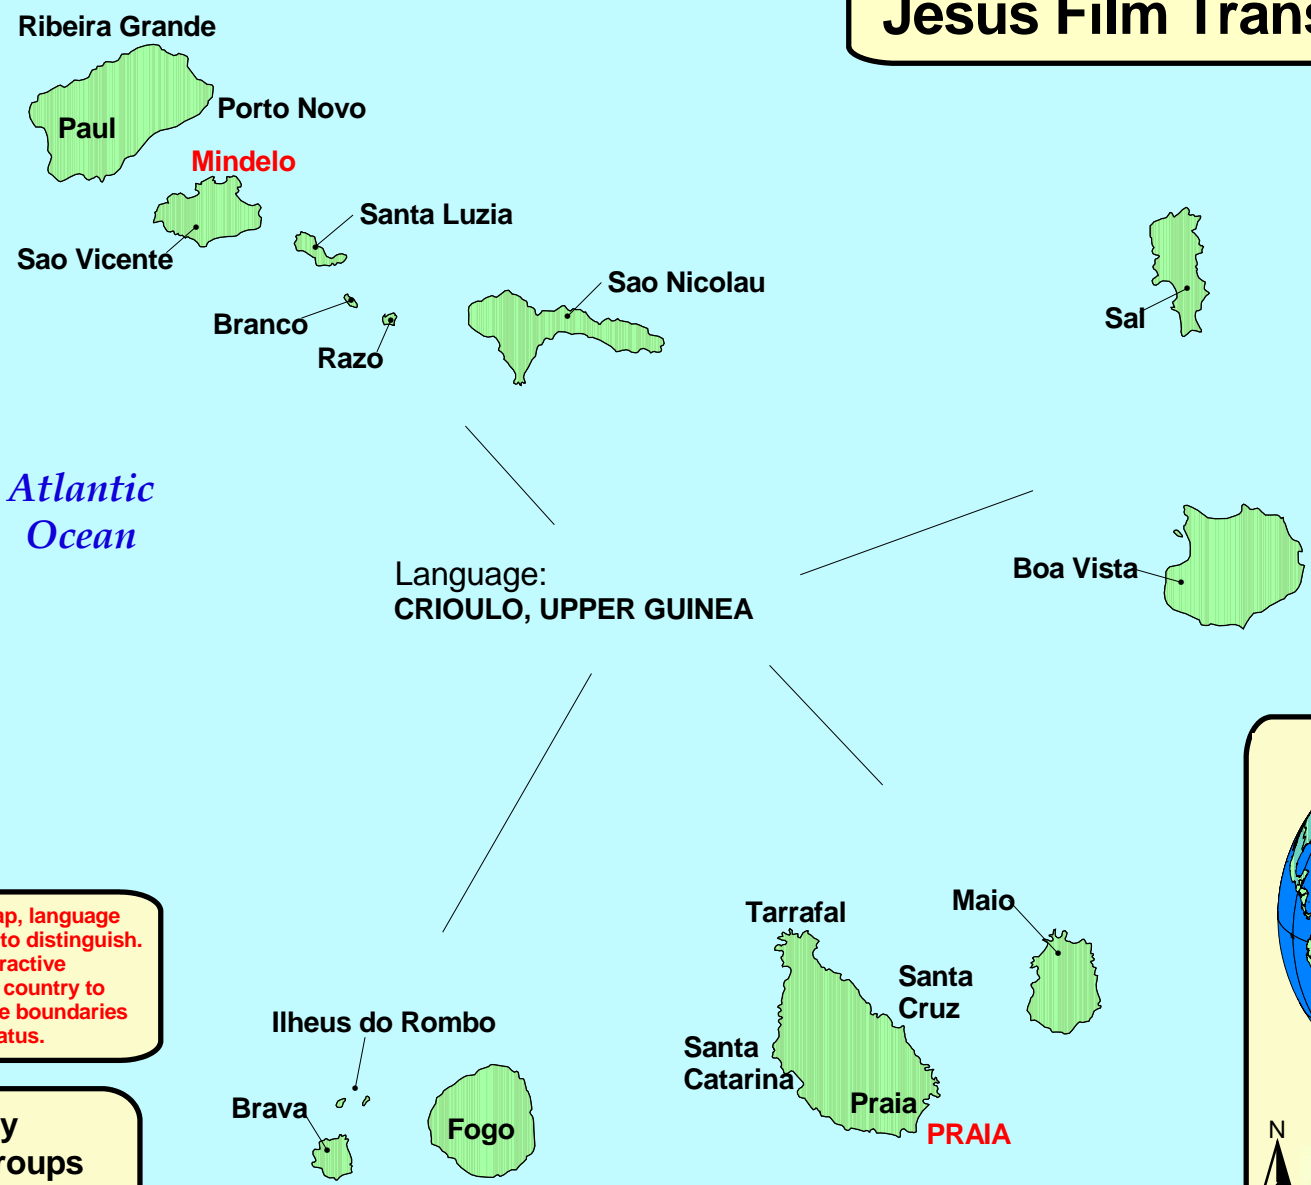

# Cape Verde Jesus Film Translation Status

Due to language overlap, language status may be difficult to distinguish. Please refer to the Interactive Language Map for this country to see individual language boundaries and their respective status.

**Status by Language Groups**

- Completed
- Not Available
- No data/  
Unpopulated Area

15 0 15  
Kilometers

**WORLD MISSIONS ATLAS PROJECT**

www.worldmap.org 4/30/03