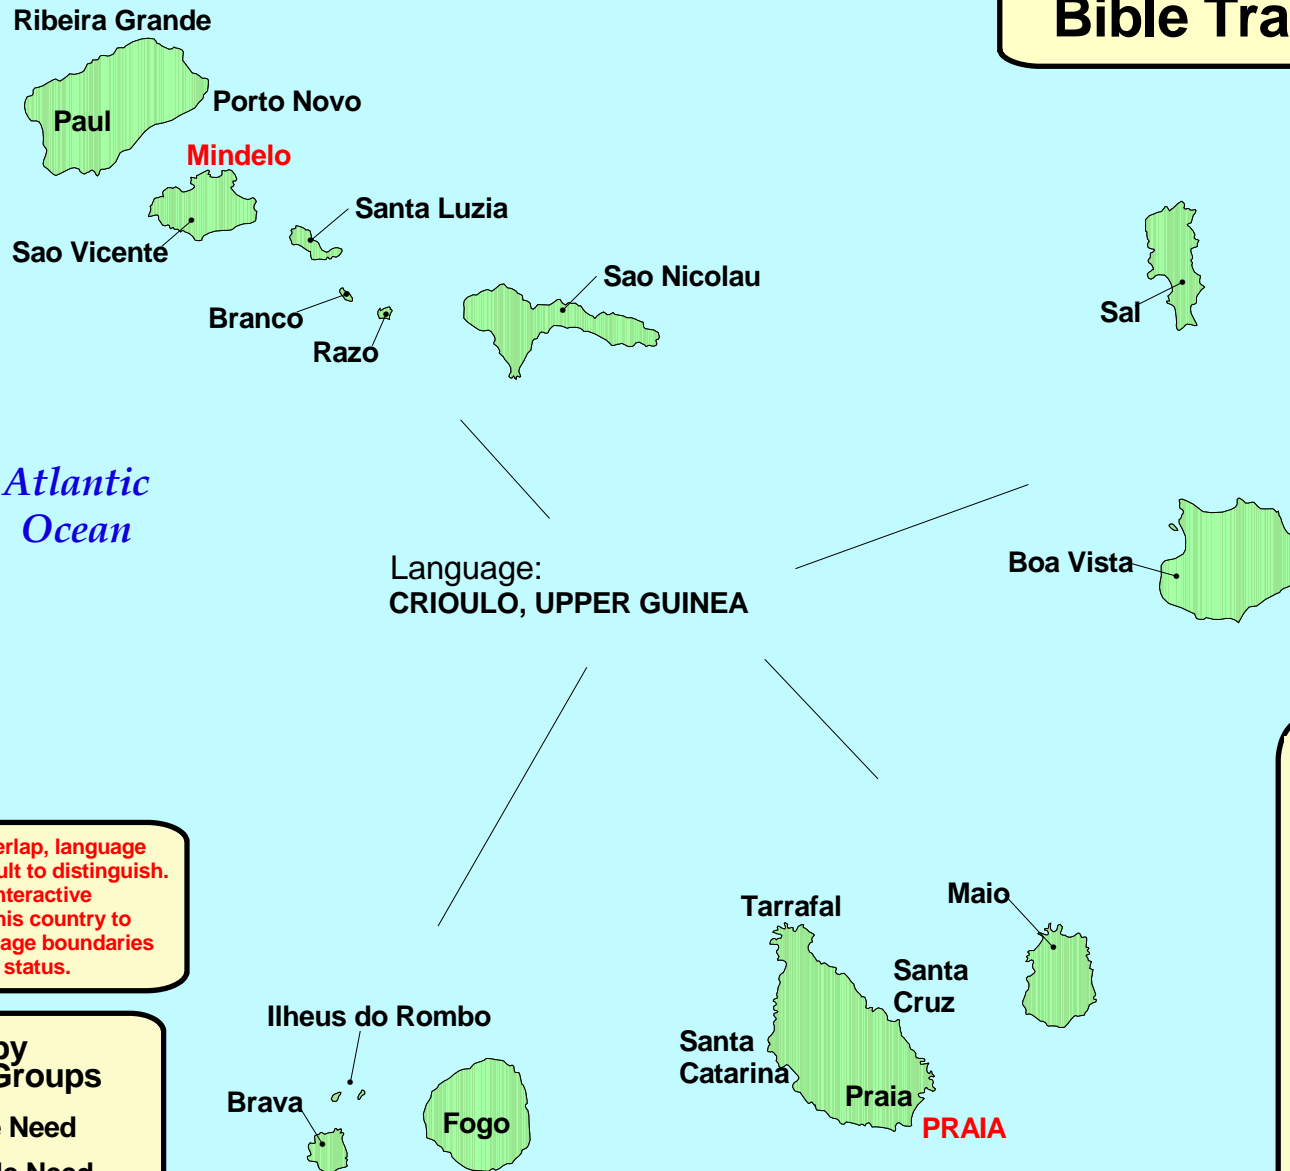

# Cape Verde Bible Translation Status

Due to language overlap, language status may be difficult to distinguish. Please refer to the Interactive Language Map for this country to see individual language boundaries and their respective status.

## Status by Language Groups

-  Definite Need
-  Probable Need
-  In Progress
-  Complete
-  No data/ Unpopulated Area

15 0 15  
Kilometers

**WORLD MISSIONS ATLAS PROJECT**

www.worldmap.org 4/30/03