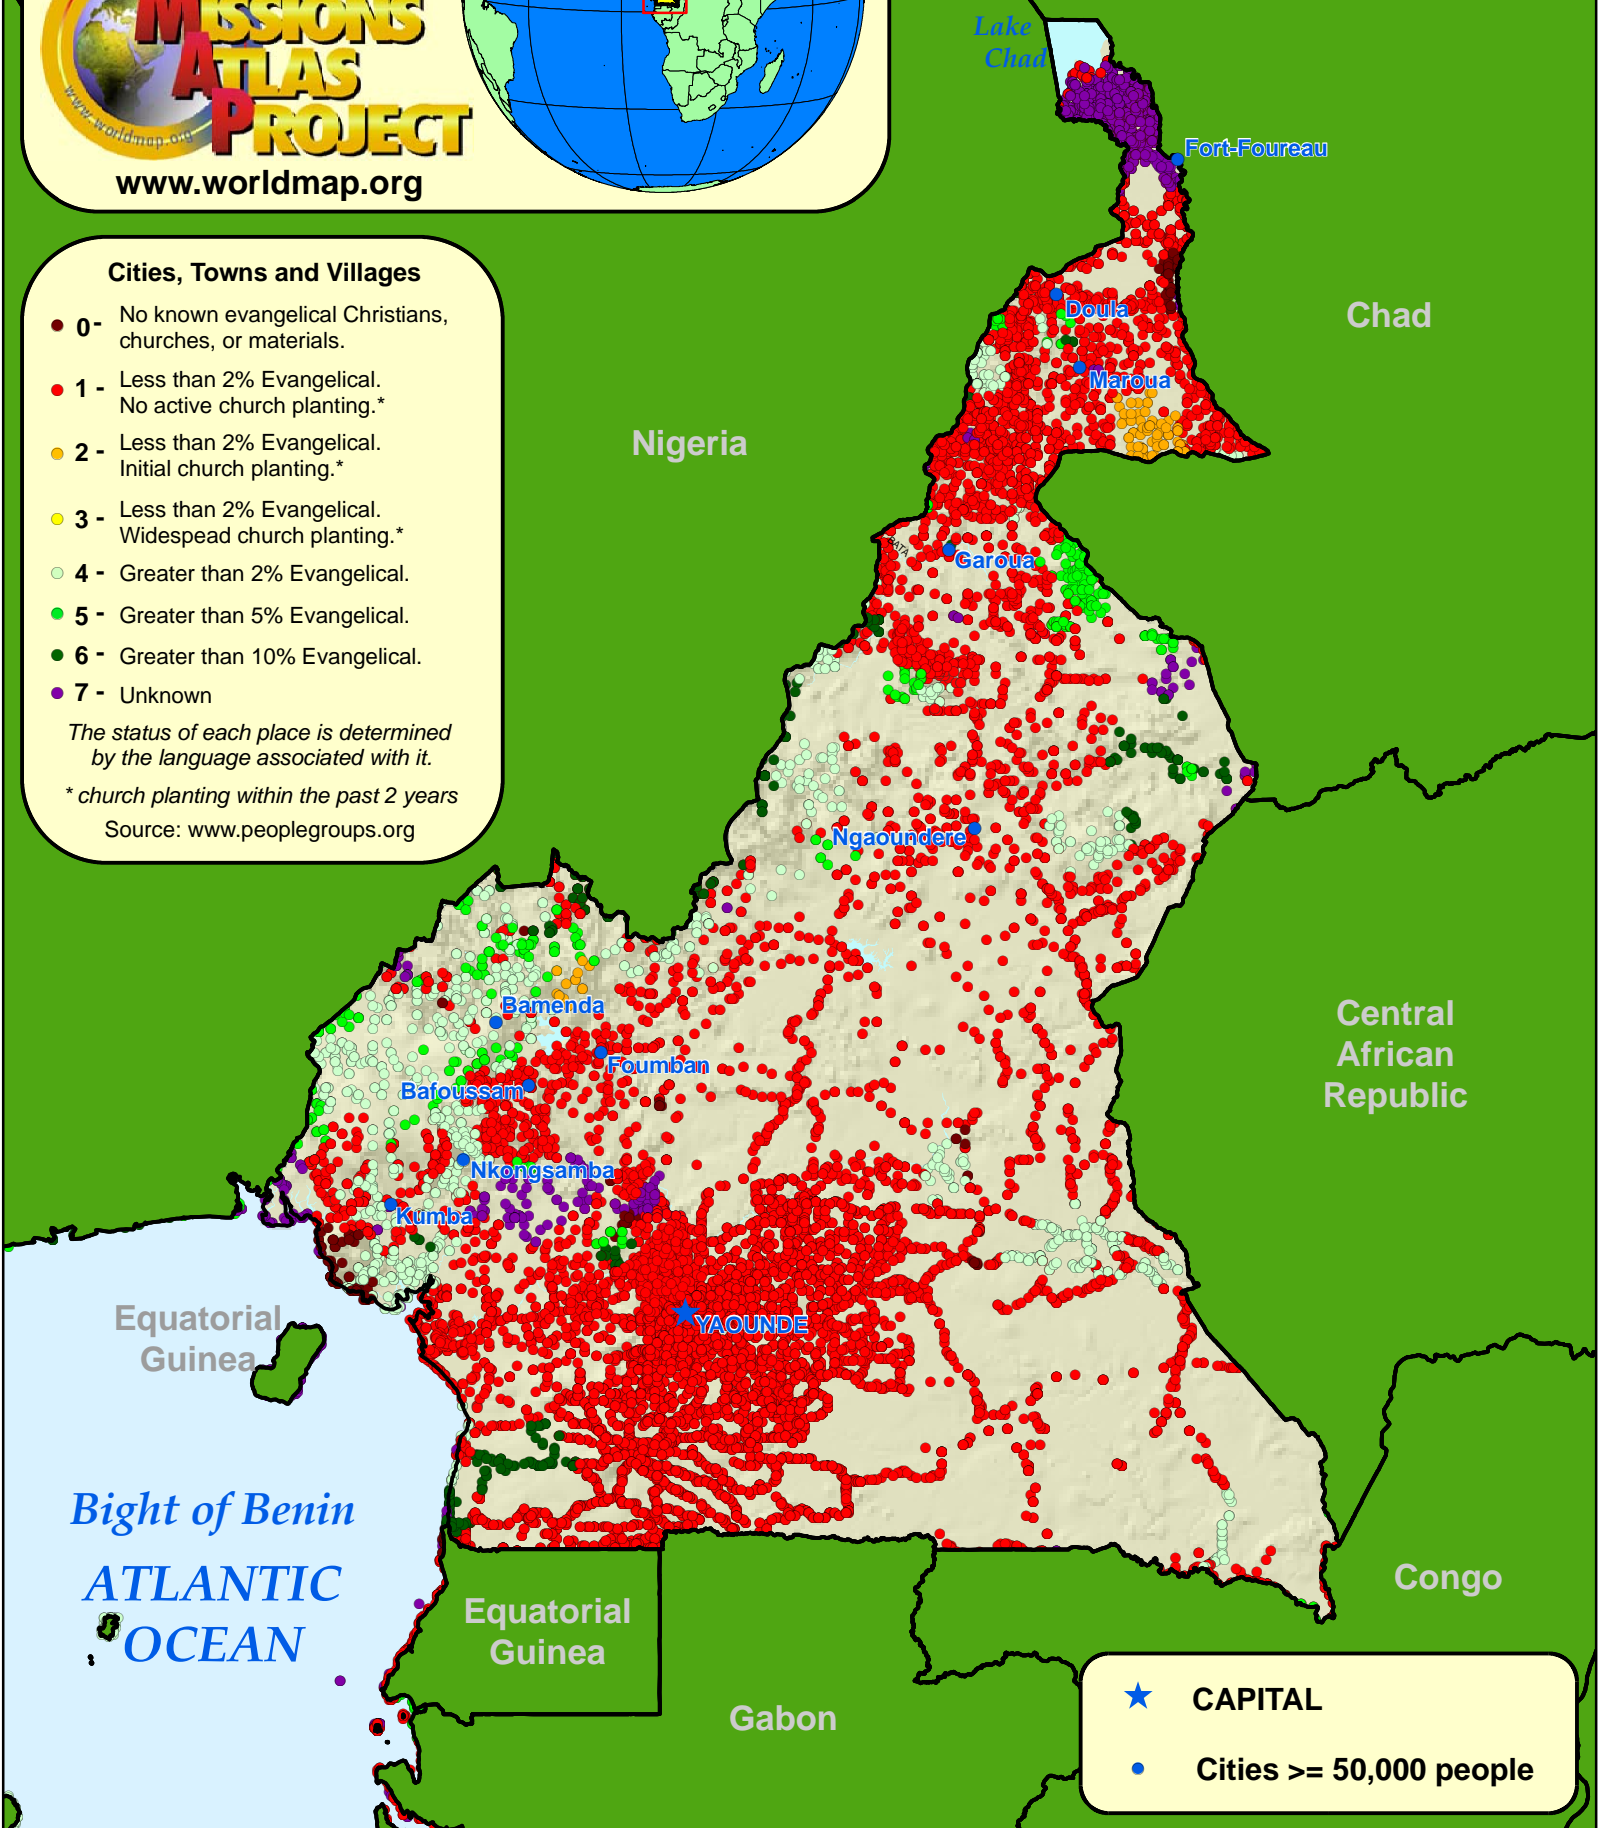

N
100 50 0 100
Kilometers
7/05
WORLD
**MISSIONS
ATLAS
PROJECT**
www.worldmap.org

Cameroon Status of Global Evangelization

Cities, Towns and Villages

- 0 - No known evangelical Christians, churches, or materials.
- 1 - Less than 2% Evangelical. No active church planting.*
- 2 - Less than 2% Evangelical. Initial church planting.*
- 3 - Less than 2% Evangelical. Widespread church planting.*
- 4 - Greater than 2% Evangelical.
- 5 - Greater than 5% Evangelical.
- 6 - Greater than 10% Evangelical.
- 7 - Unknown

The status of each place is determined by the language associated with it.
* church planting within the past 2 years
Source: www.peoplegroups.org

★ CAPITAL
● Cities >= 50,000 people