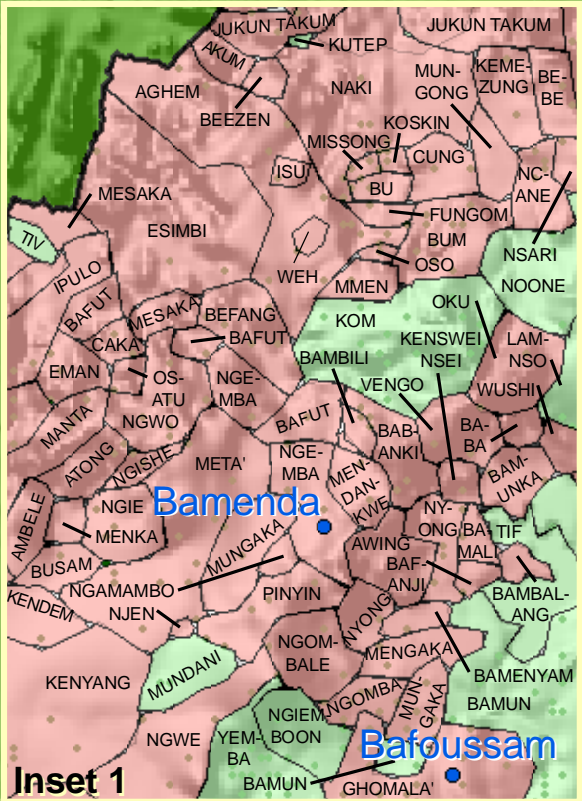

Cameroon JESUS Film Translation Status

- ★ CAPITAL
- Cities >= 50,000 People
- Cities and Villages

- ### Status by Language Groups
- Completed
 - Not Available

Due to language overlap, language status may be difficult to distinguish. Please refer to the Interactive Language Map for this country to see individual language boundaries and their respective status.

N 75 37.5 0 75
Kilometers
6/05
WORLD MISSIONS ATLAS PROJECT
www.worldmap.org

1. BAFAW-BALONG
2. BAROMBI

Bight of Benin
ATLANTIC OCEAN

Equatorial Guinea

Gabon

Congo