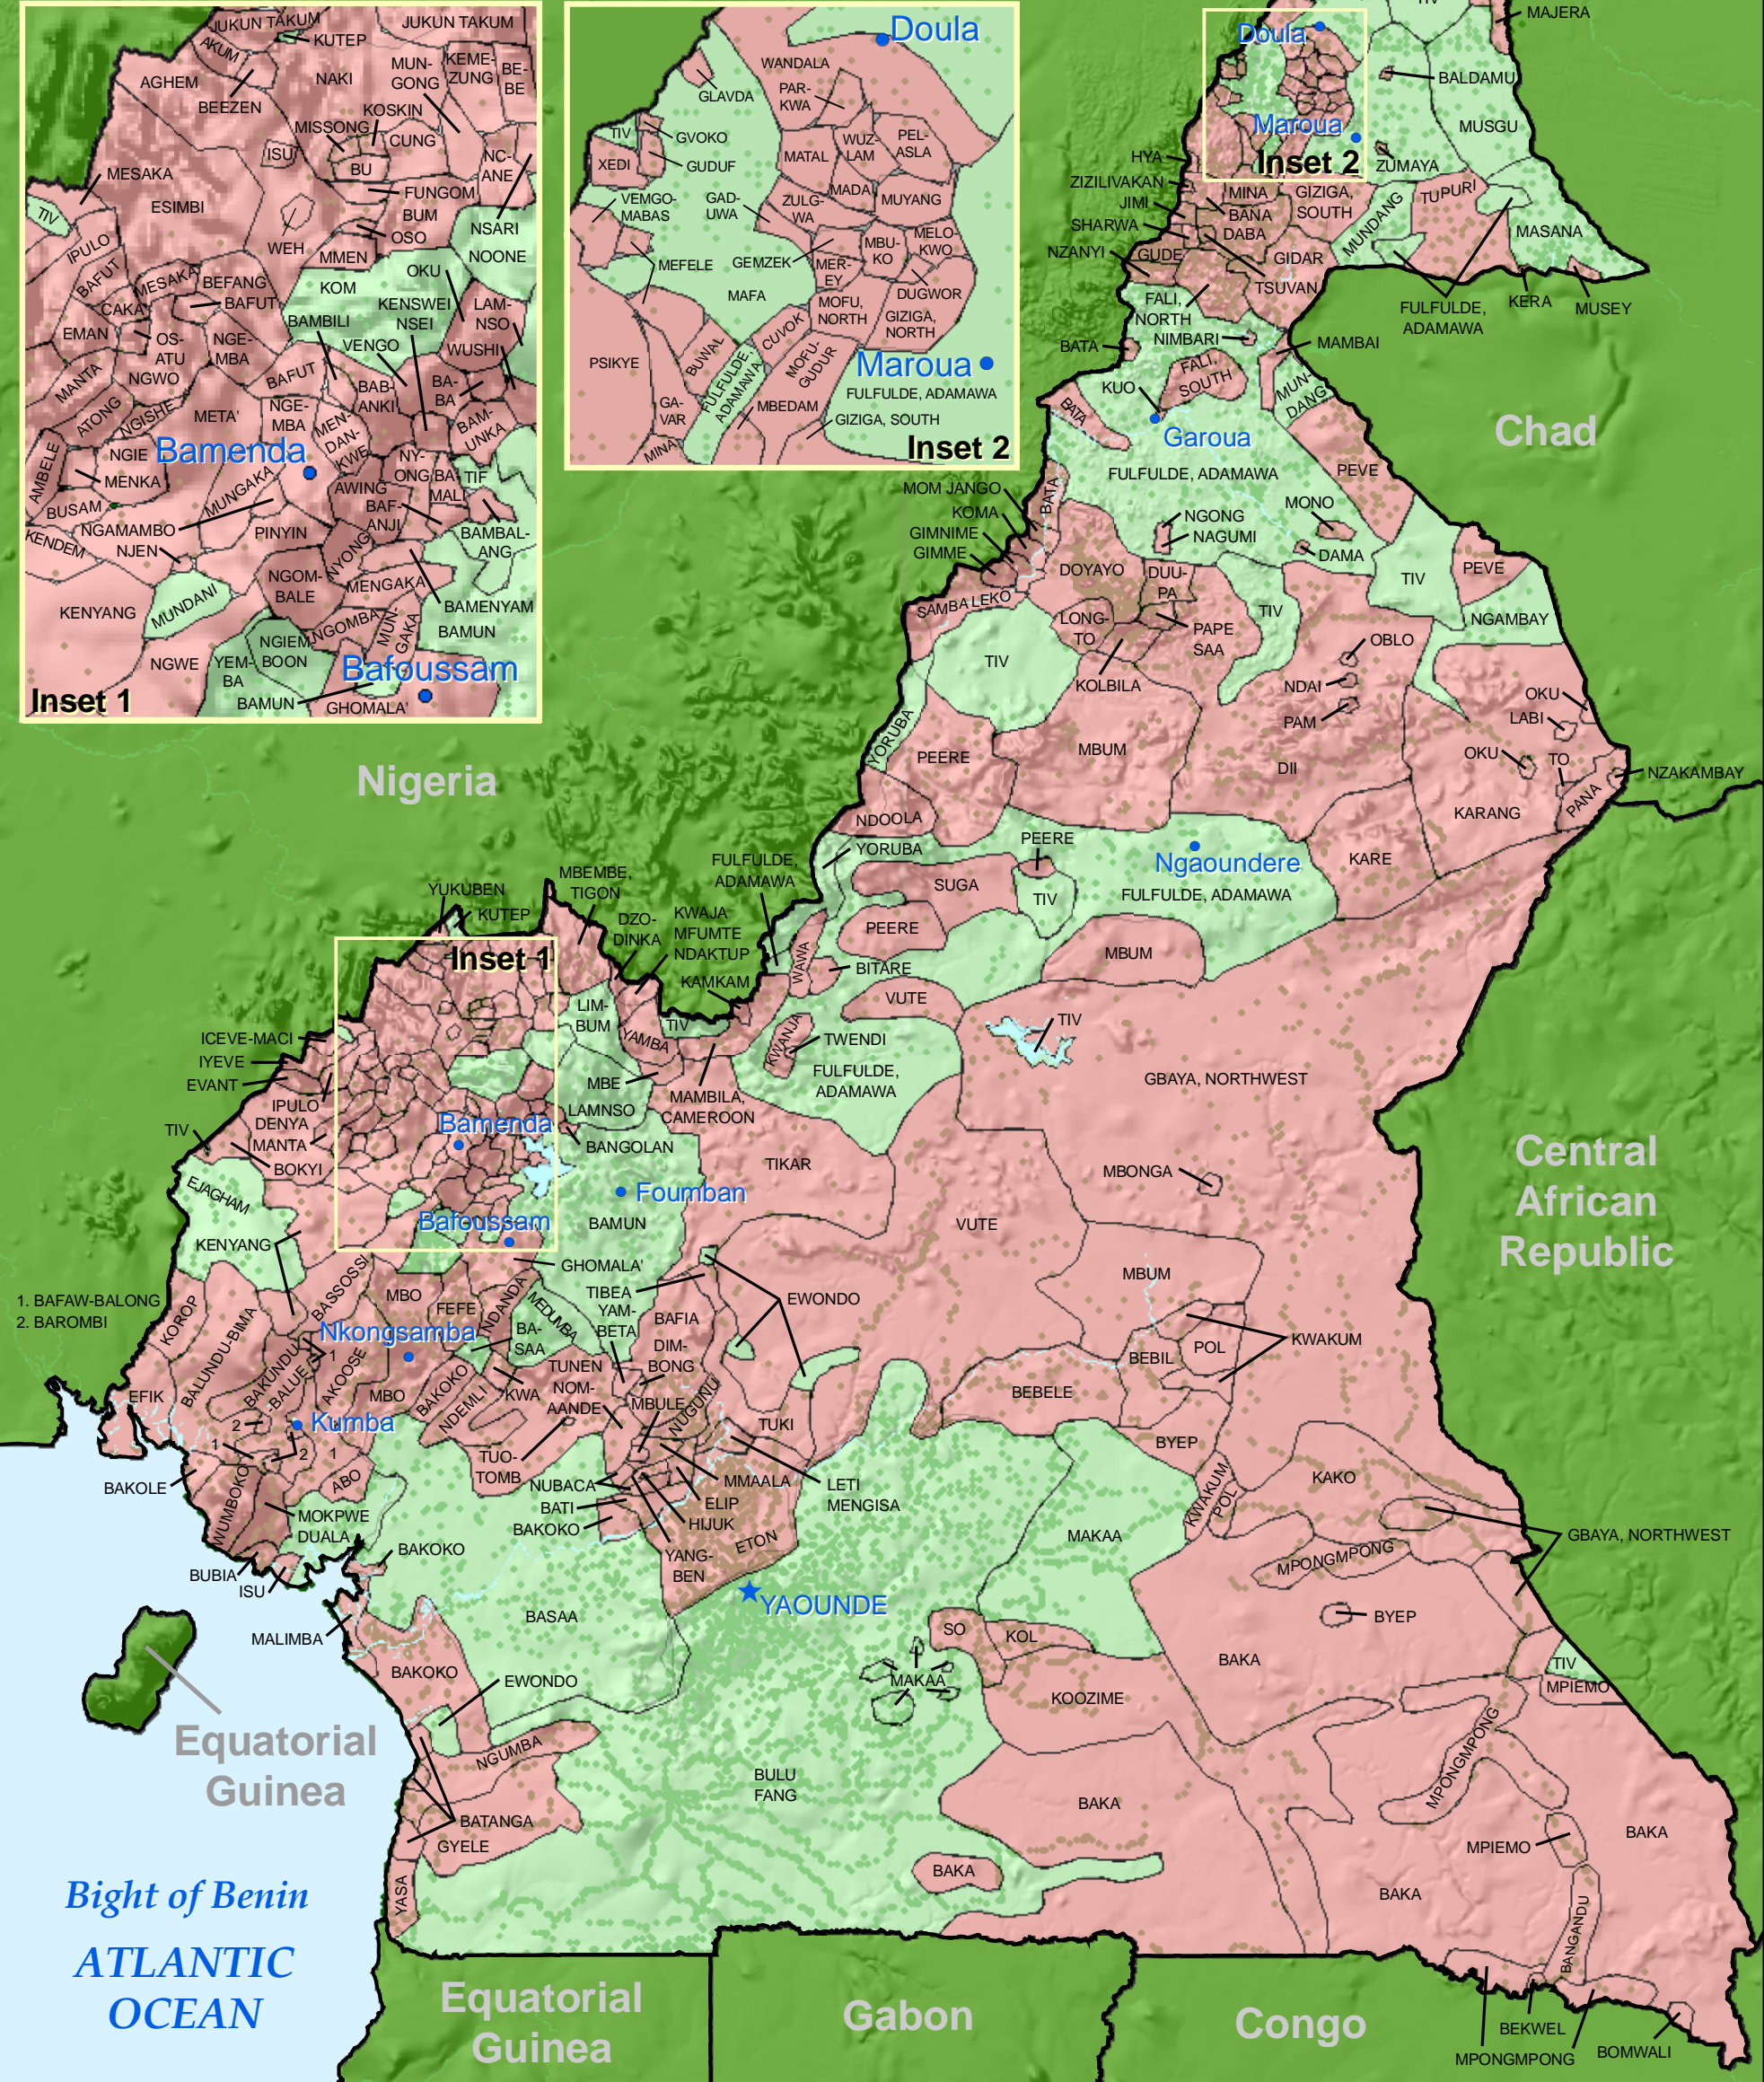

Cameroon JESUS Film Translation Status

- ★ CAPITAL
- Cities >= 50,000 People
- Cities and Villages

- ### Status by Language Groups
- Completed
 - Not Available

Due to language overlap, language status may be difficult to distinguish. Please refer to the Interactive Language Map for this country to see individual language boundaries and their respective status.

N 75 37.5 0 75
Kilometers
6/05
WORLD MISSIONS ATLAS PROJECT
www.worldmap.org

1. BAFAW-BALONG
2. BAROMBI

Bight of Benin
ATLANTIC OCEAN

Equatorial Guinea

Gabon

Congo