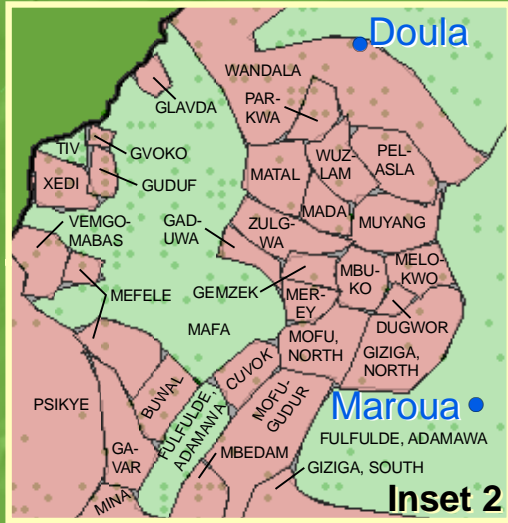

Cameroon JESUS Film Translation Status

- ★ CAPITAL
- Cities >= 50,000 People
- Cities and Villages

- ### Status by Language Groups
- Completed
 - Not Available

Due to language overlap, language status may be difficult to distinguish. Please refer to the Interactive Language Map for this country to see individual language boundaries and their respective status.

N 75 37.5 0 75
Kilometers
6/05
WORLD MISSIONS ATLAS PROJECT
www.worldmap.org

1. BAFAW-BALONG
2. BAROMBI

Bight of Benin
ATLANTIC OCEAN

Equatorial Guinea

Gabon

Congo