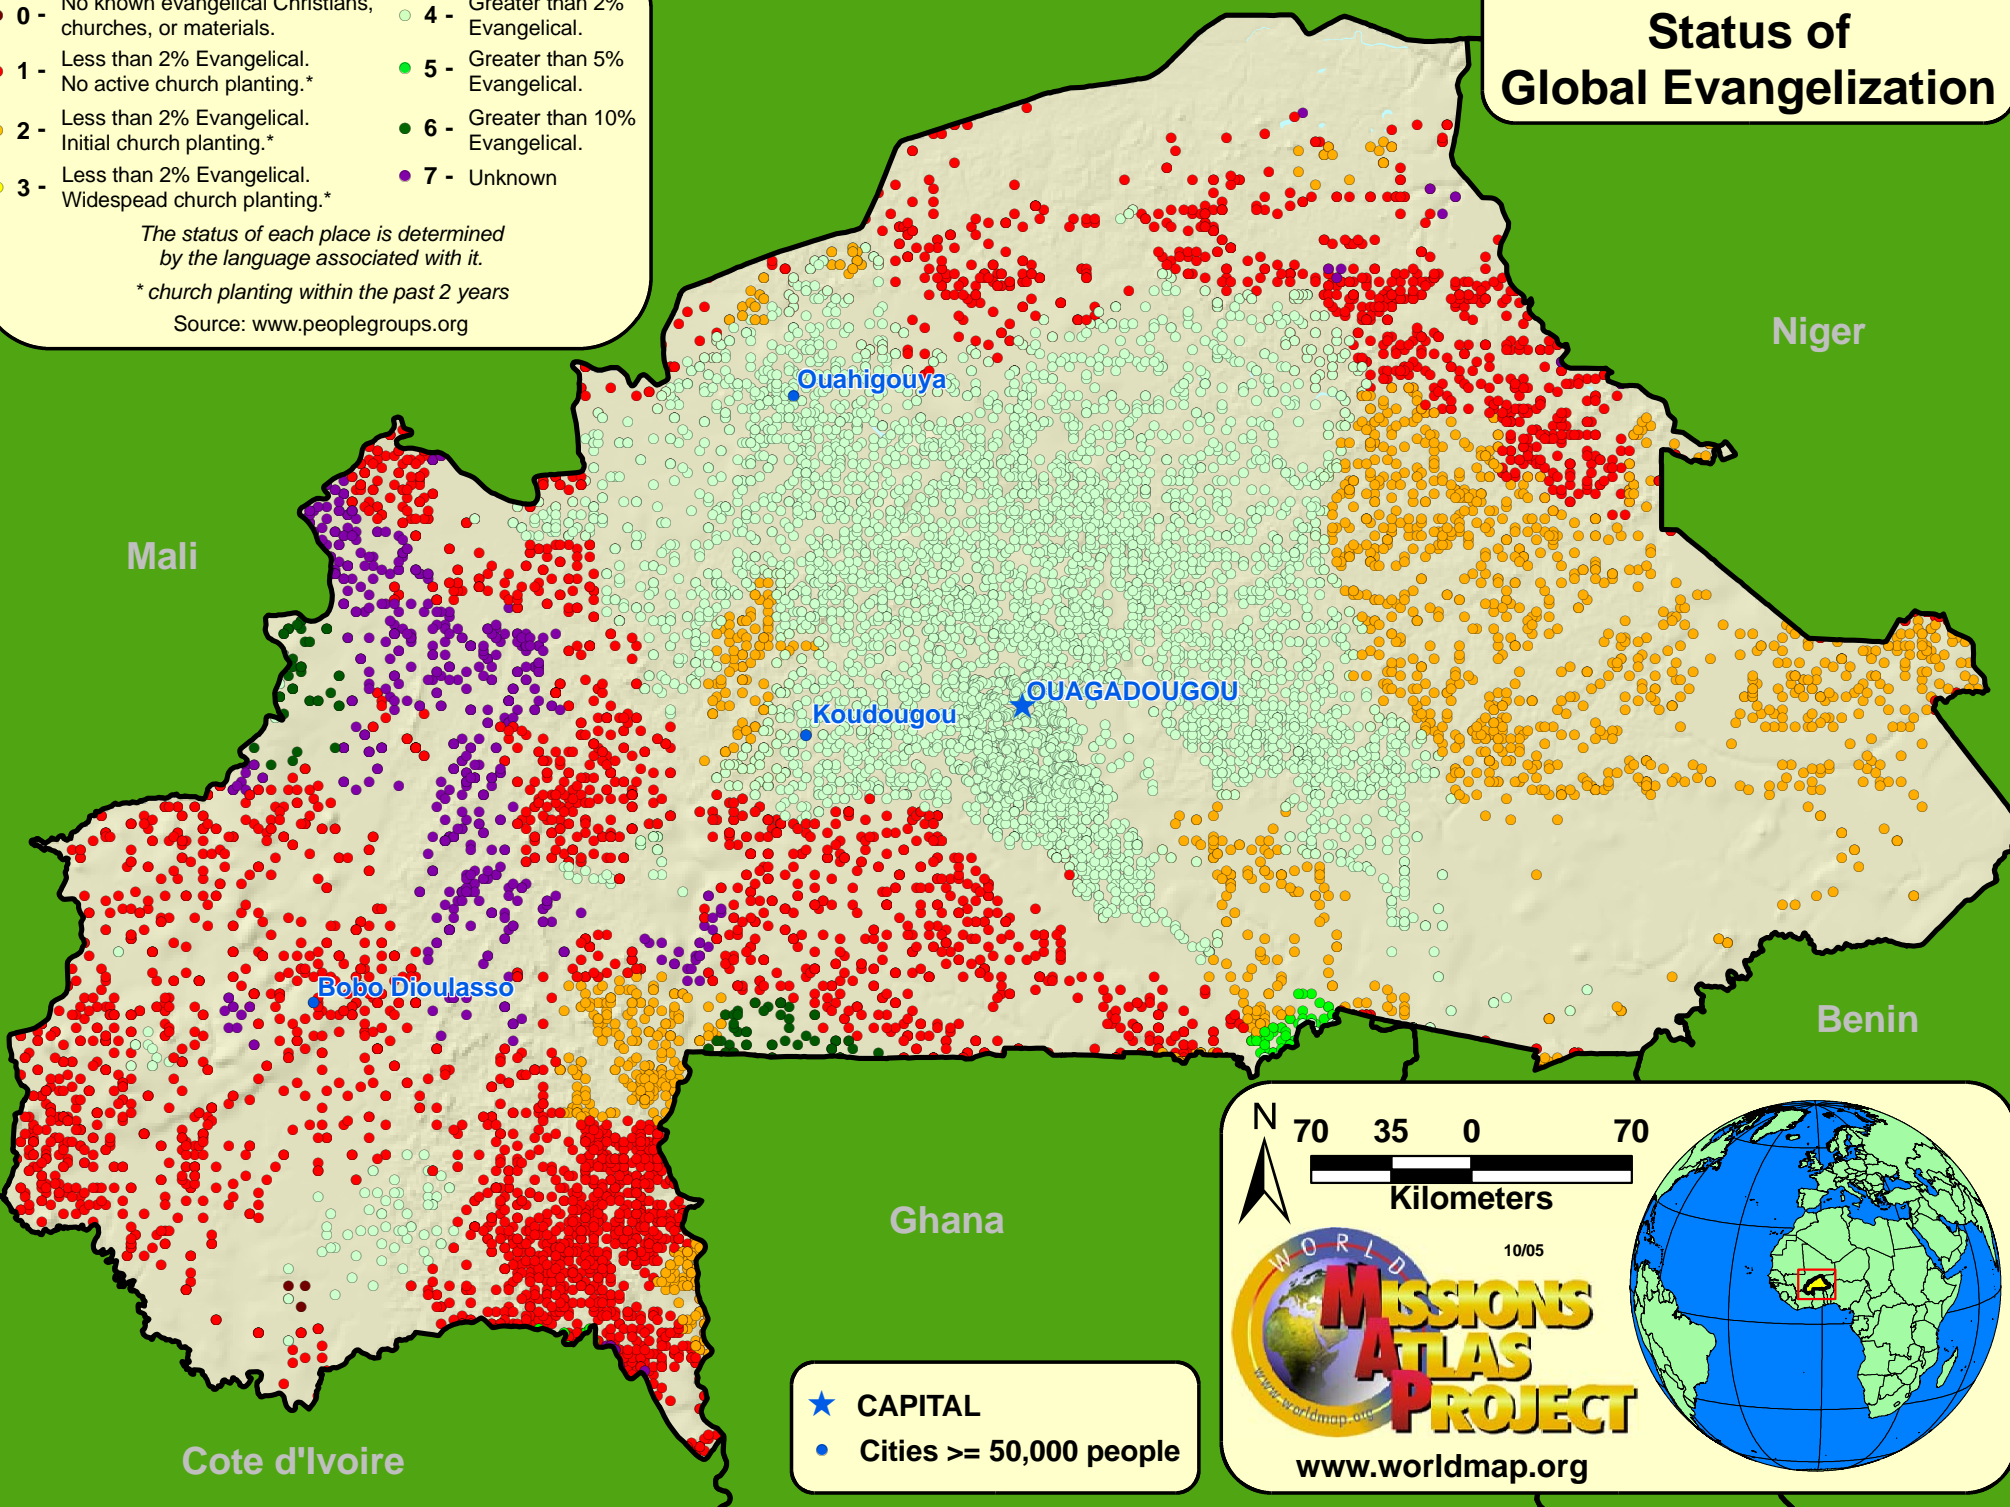

# Burkina Faso Status of Global Evangelization

## Cities, Towns and Villages

- 0 - No known evangelical Christians, churches, or materials.
- 1 - Less than 2% Evangelical. No active church planting.\*
- 2 - Less than 2% Evangelical. Initial church planting.\*
- 3 - Less than 2% Evangelical. Widespread church planting.\*
- 4 - Greater than 2% Evangelical.
- 5 - Greater than 5% Evangelical.
- 6 - Greater than 10% Evangelical.
- 7 - Unknown

*The status of each place is determined by the language associated with it.*

\* church planting within the past 2 years

Source: www.peoplegroups.org

N 70 35 0 70  
Kilometers  
10/05  
WORLD MISSIONS ATLAS PROJECT  
www.worldmap.org

★ CAPITAL  
● Cities >= 50,000 people