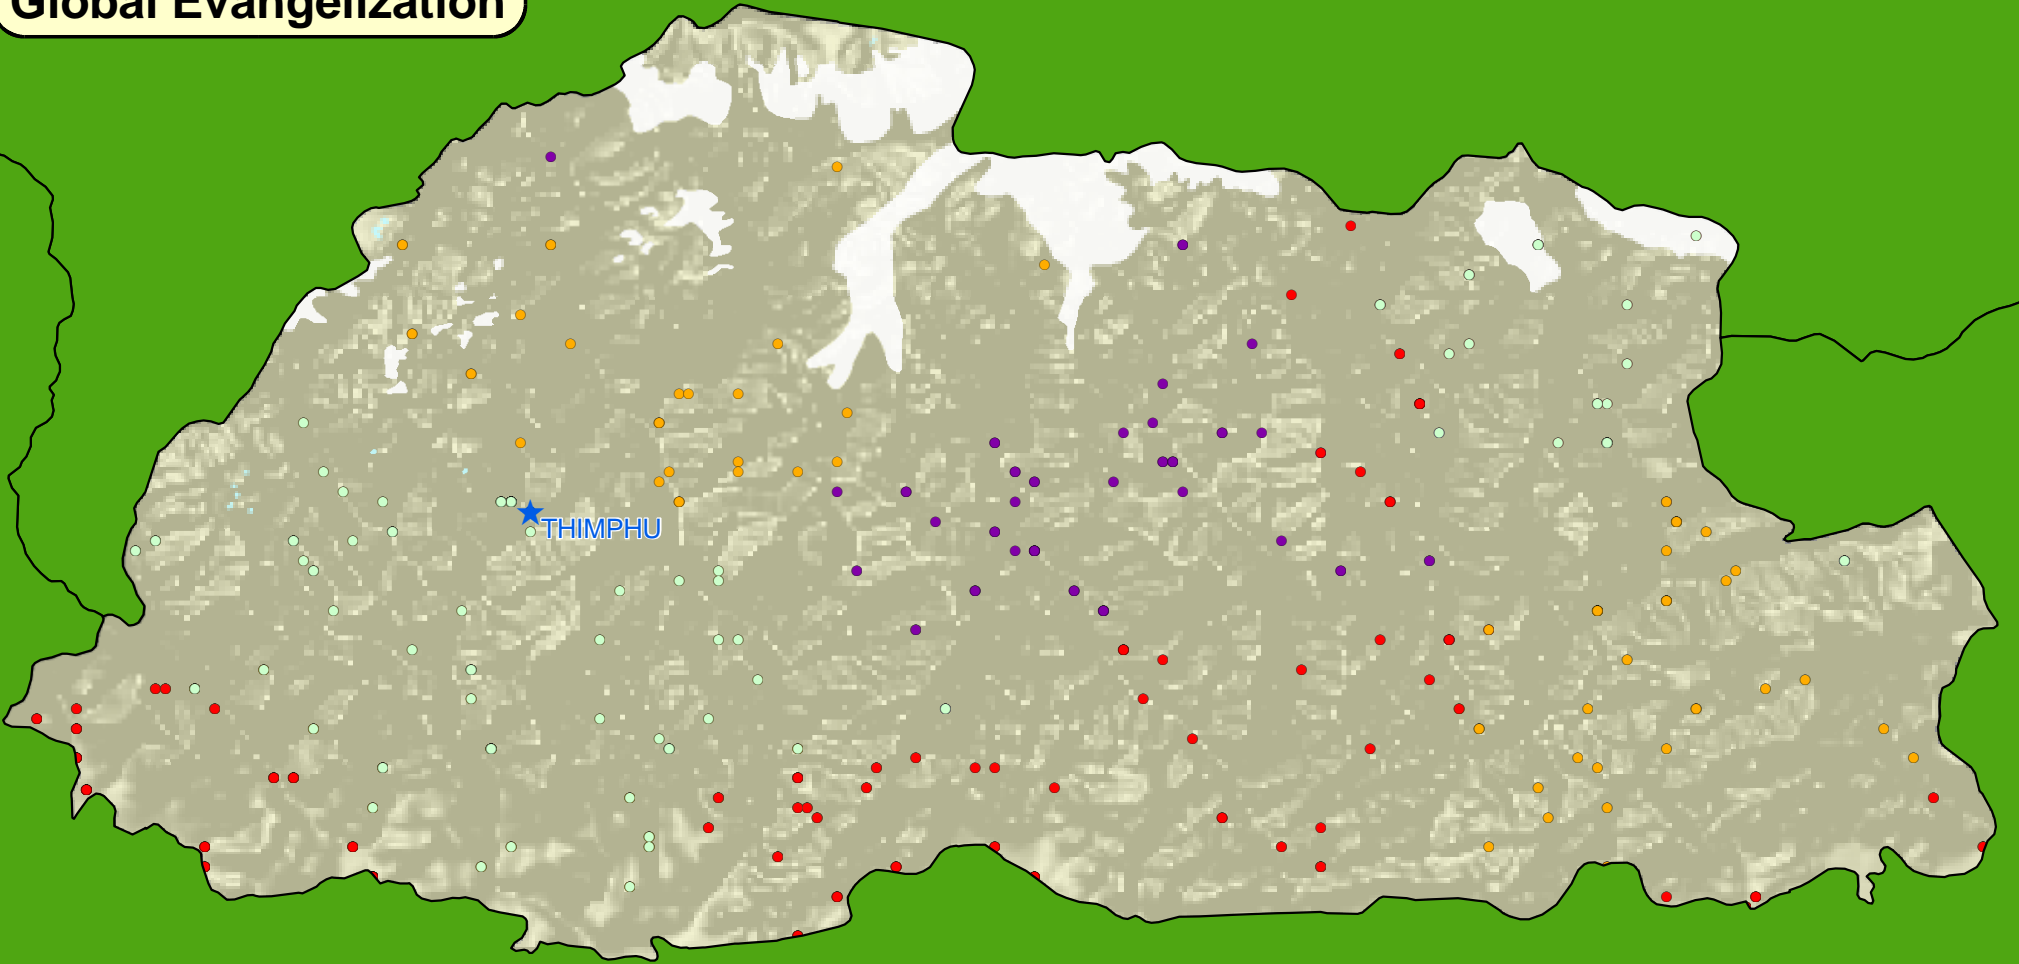

# Bhutan Status of Global Evangelization

- ★ CAPITAL
- Cities >= 50,000 people

11/05

**WORLD MISSIONS ATLAS PROJECT**

www.worldmap.org

China

India

★ THIMPHU

**Cities, Towns and Villages**

● 0 - No known evangelical Christians, churches, or materials.	● 4 - Greater than 2% Evangelical.
● 1 - Less than 2% Evangelical. No active church planting.*	● 5 - Greater than 5% Evangelical.
● 2 - Less than 2% Evangelical. Initial church planting.*	● 6 - Greater than 10% Evangelical.
● 3 - Less than 2% Evangelical. Widespread church planting.*	● 7 - Unknown

*The status of each place is determined by the language associated with it.*

\* church planting within the past 2 years

Source: www.peoplegroups.org