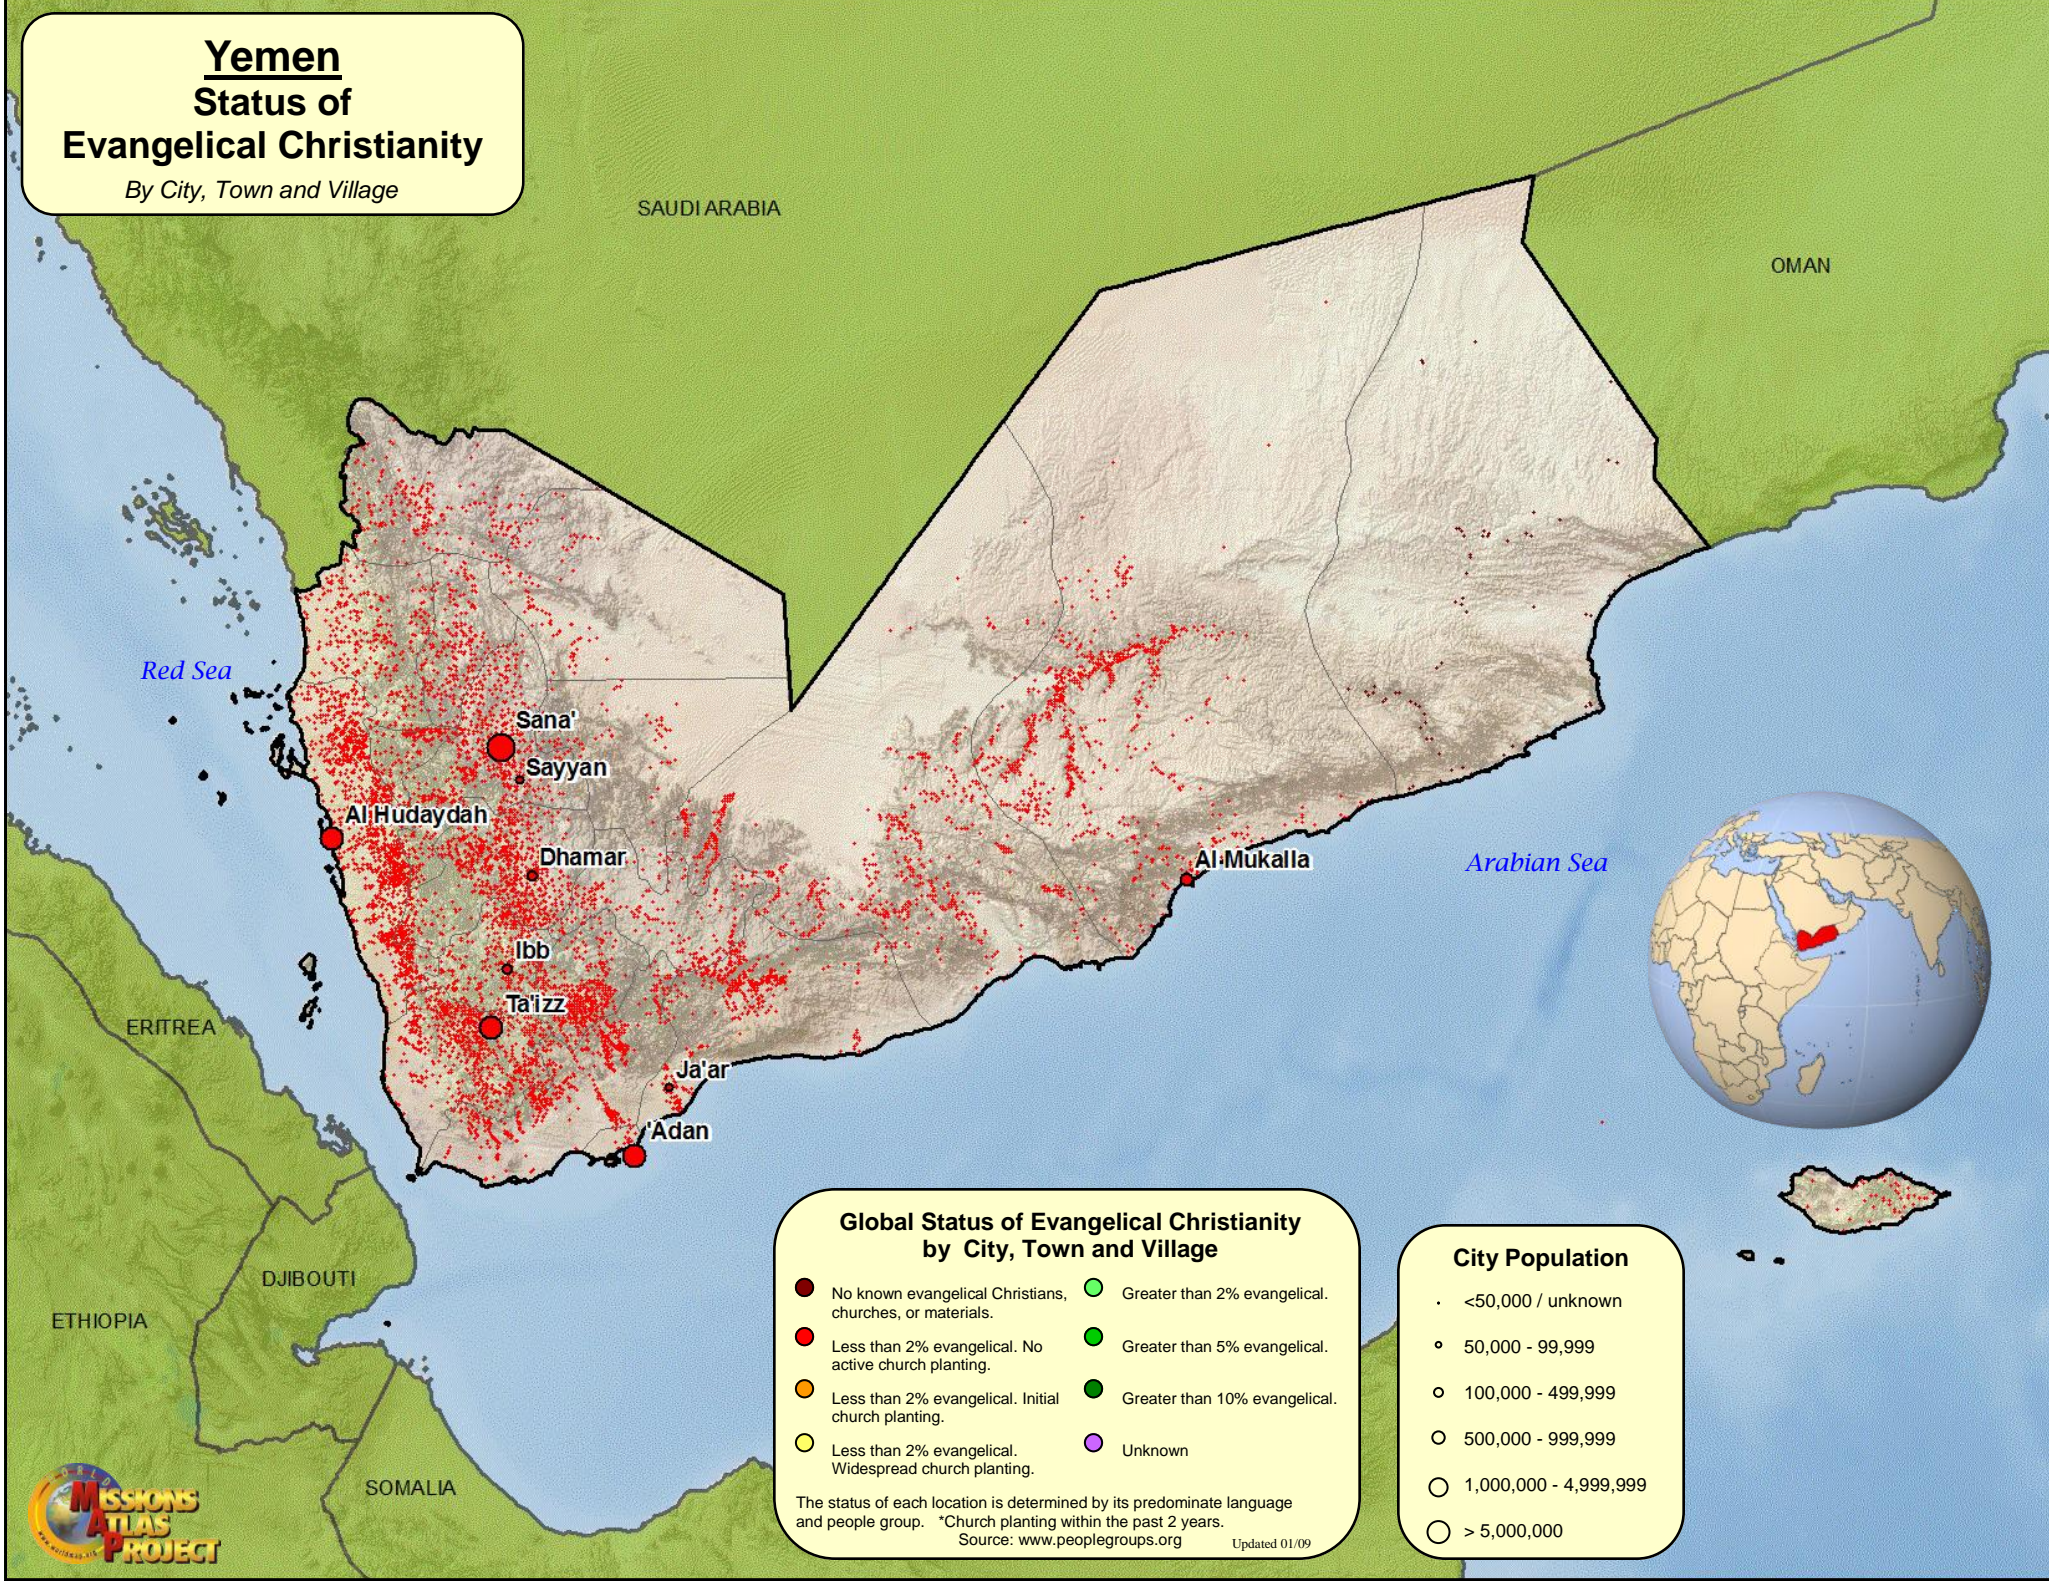

Yemen

Status of Evangelical Christianity

By City, Town and Village

Global Status of Evangelical Christianity by City, Town and Village

● No known evangelical Christians, churches, or materials.	● Greater than 2% evangelical.
● Less than 2% evangelical. No active church planting.	● Greater than 5% evangelical.
● Less than 2% evangelical. Initial church planting.	● Greater than 10% evangelical.
● Less than 2% evangelical. Widespread church planting.	● Unknown

The status of each location is determined by its predominate language and people group. *Church planting within the past 2 years.
 Source: www.peoplegroups.org Updated 01/09

City Population

- <50,000 / unknown
- 50,000 - 99,999
- 100,000 - 499,999
- 500,000 - 999,999
- 1,000,000 - 4,999,999
- > 5,000,000