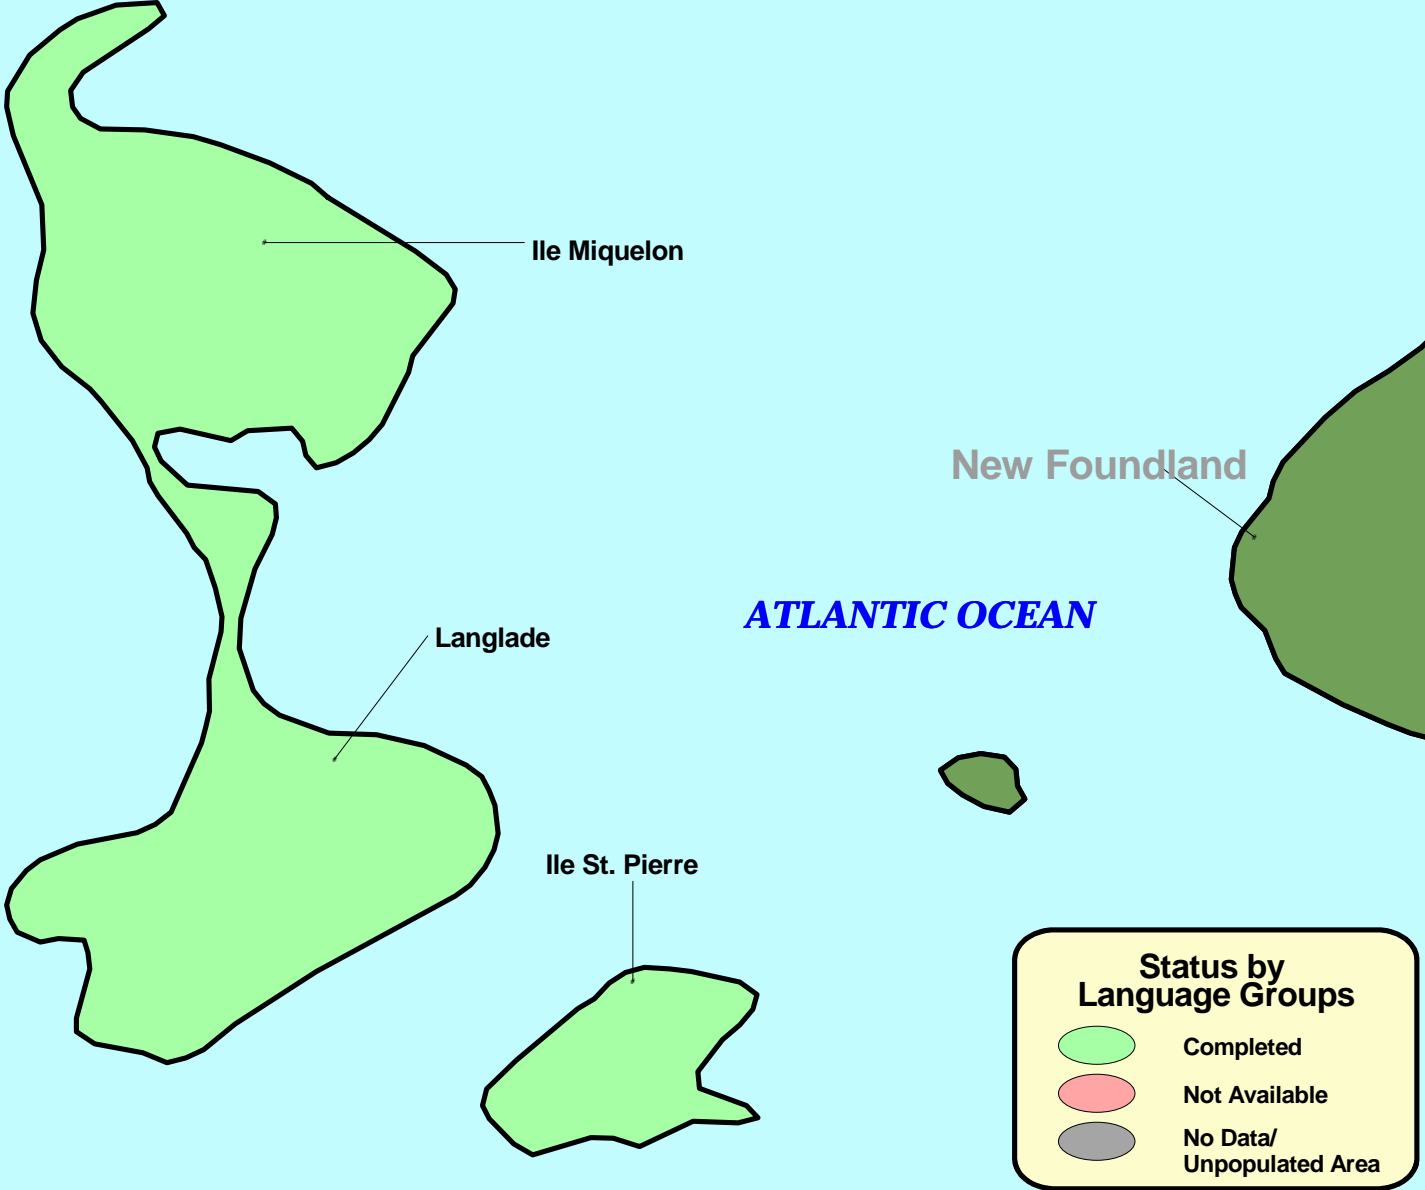

# St. Pierre and Miquelon JESUS Film Translation Status

N

2 0 2  
Kilometers

**WORLD MISSIONS ATLAS PROJECT**

08/05/00