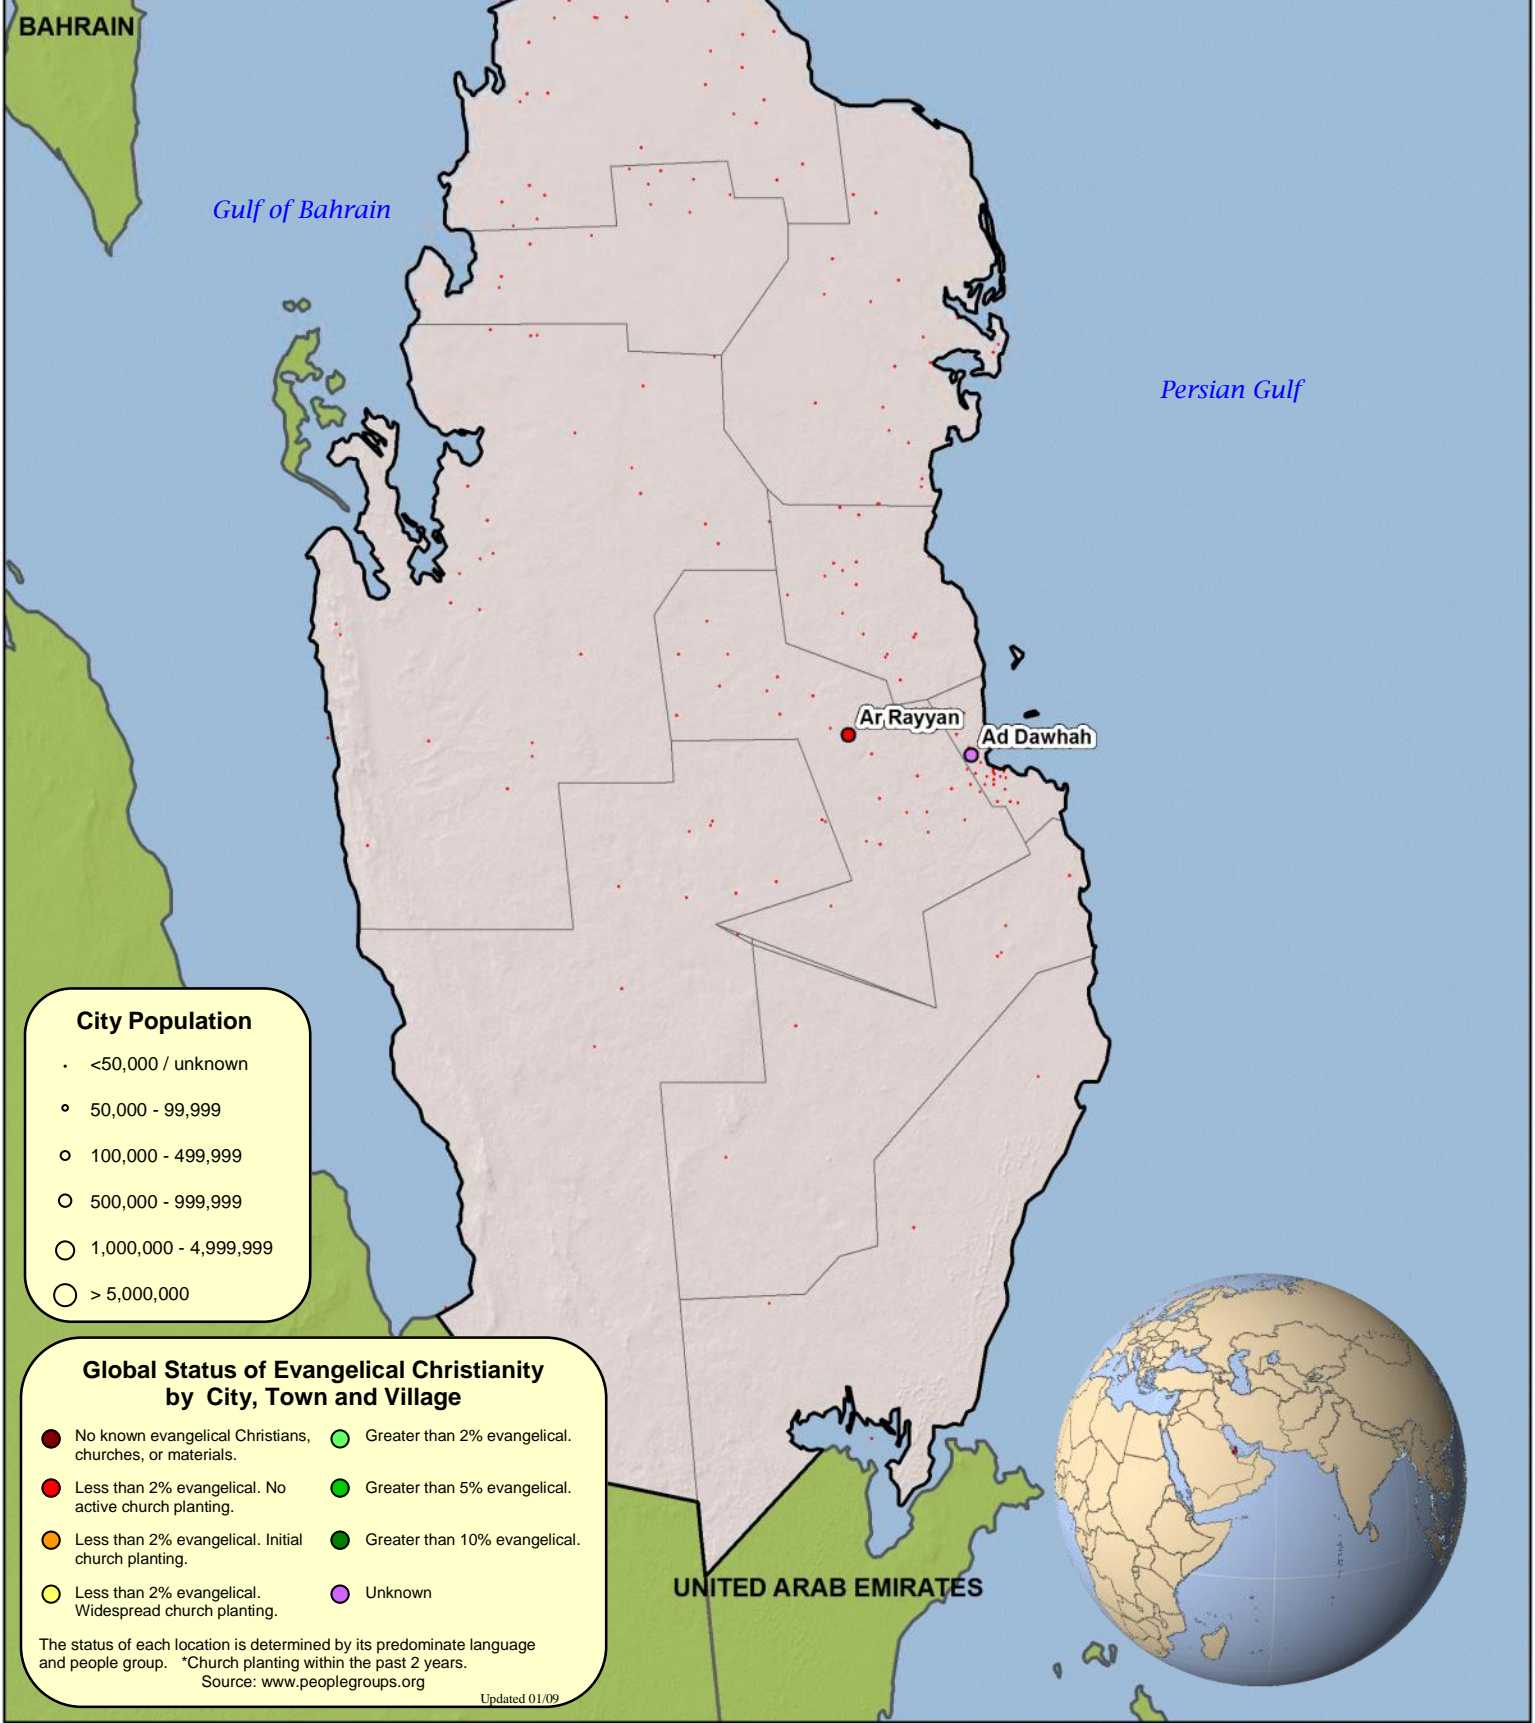

# Qatar

## Status of Evangelical Christianity

By City, Town and Village

### City Population

- <50,000 / unknown
- 50,000 - 99,999
- 100,000 - 499,999
- 500,000 - 999,999
- 1,000,000 - 4,999,999
- > 5,000,000

### Global Status of Evangelical Christianity by City, Town and Village

- No known evangelical Christians, churches, or materials.
- Less than 2% evangelical. No active church planting.
- Less than 2% evangelical. Initial church planting.
- Less than 2% evangelical. Widespread church planting.
- Greater than 2% evangelical.
- Greater than 5% evangelical.
- Greater than 10% evangelical.
- Unknown