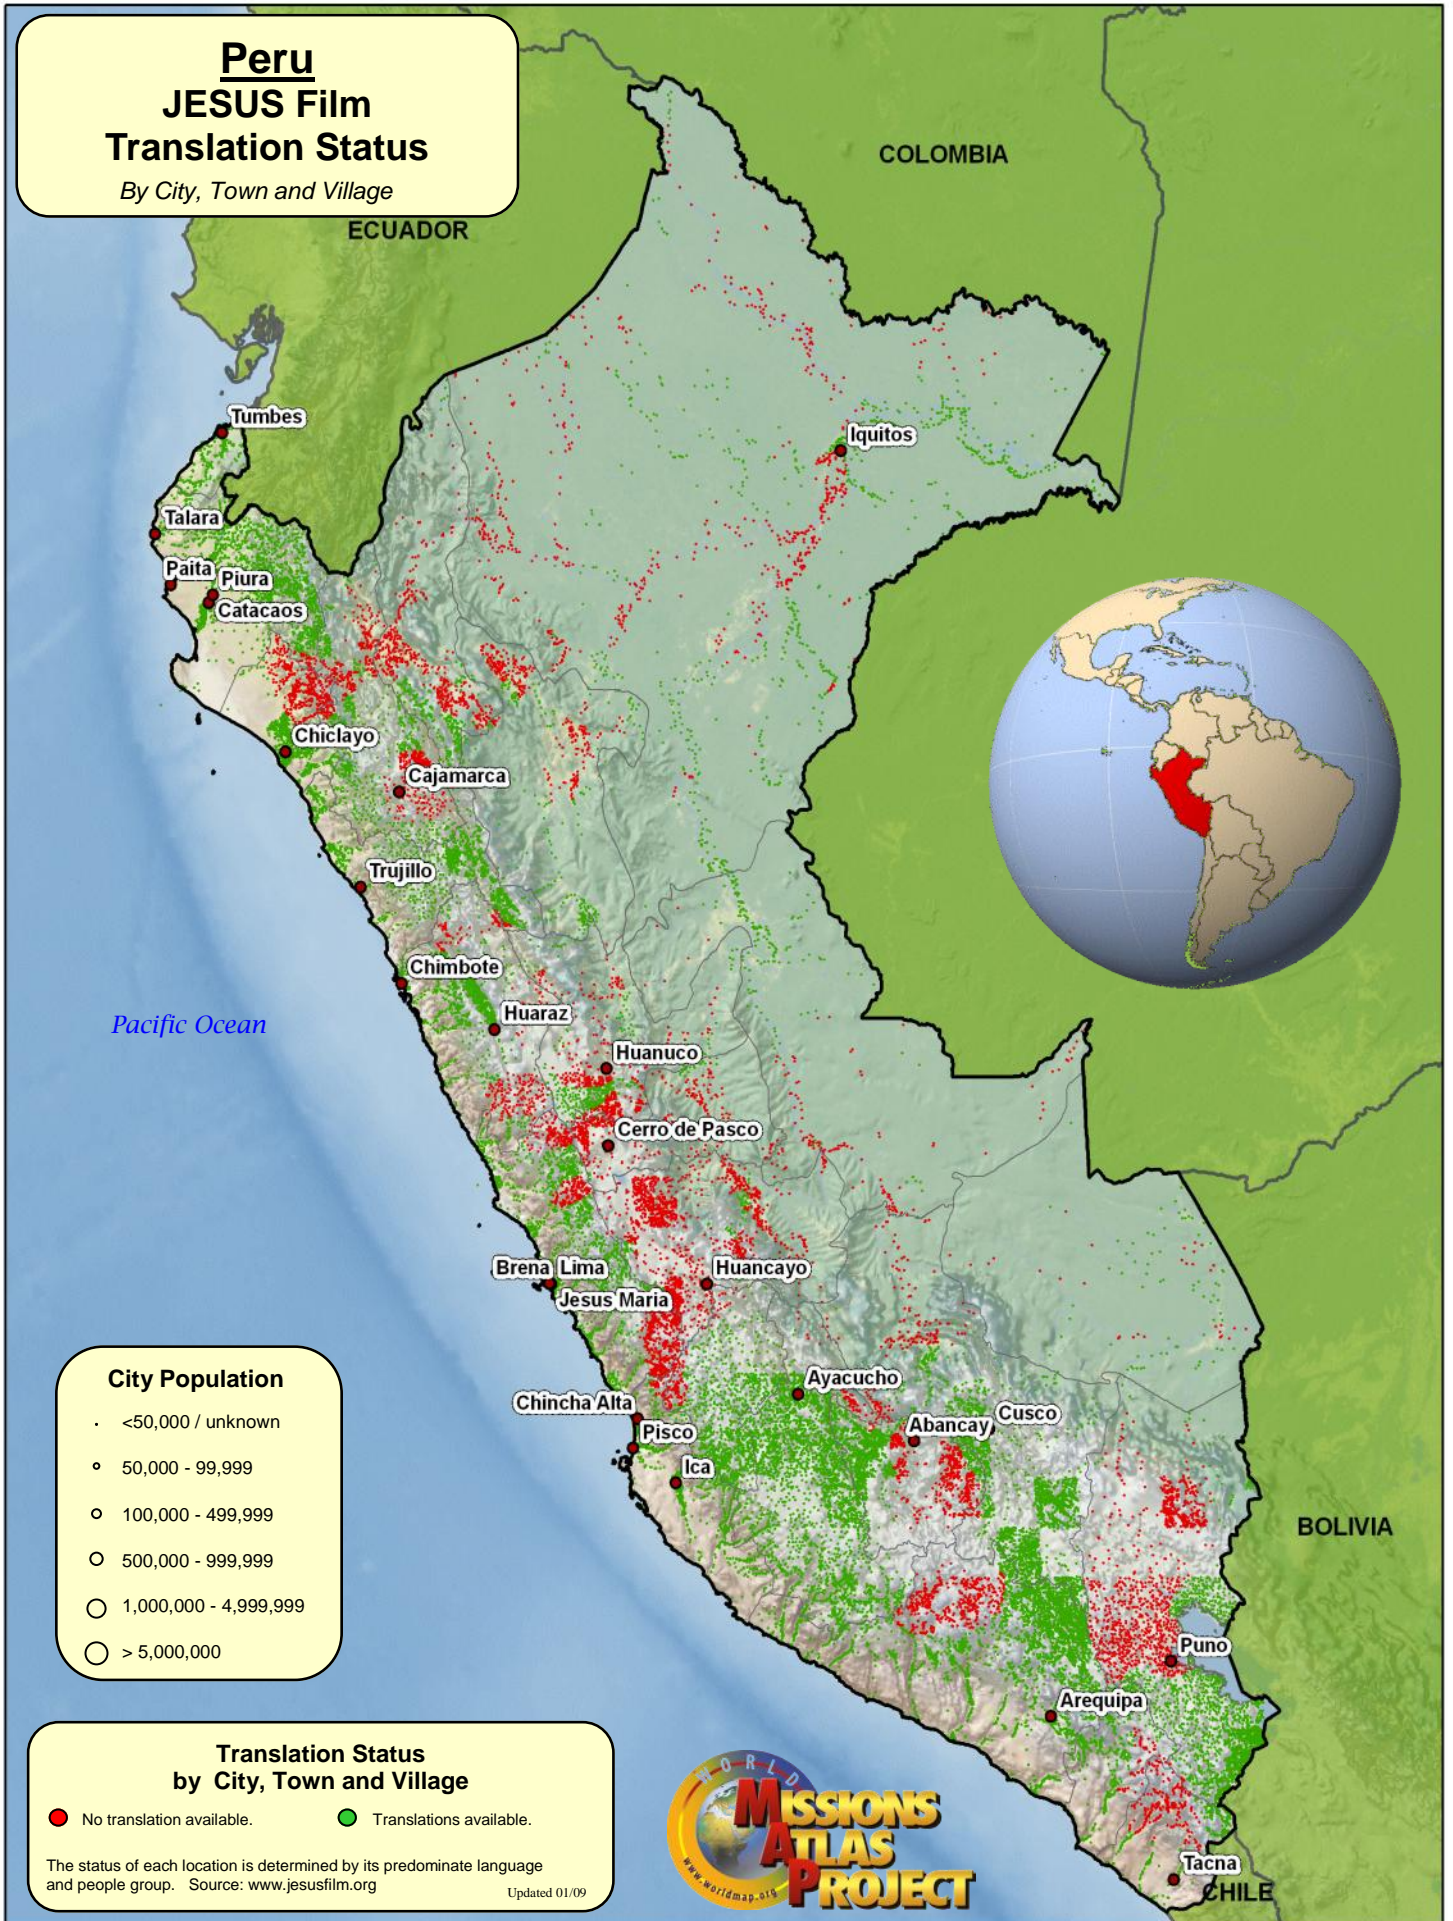

Peru

JESUS Film

Translation Status

By City, Town and Village

City Population

- <50,000 / unknown
- 50,000 - 99,999
- 100,000 - 499,999
- 500,000 - 999,999
- 1,000,000 - 4,999,999
- > 5,000,000

Translation Status by City, Town and Village

- No translation available.
- Translations available.

The status of each location is determined by its predominate language and people group. Source: www.jesusfilm.org

Updated 01/09