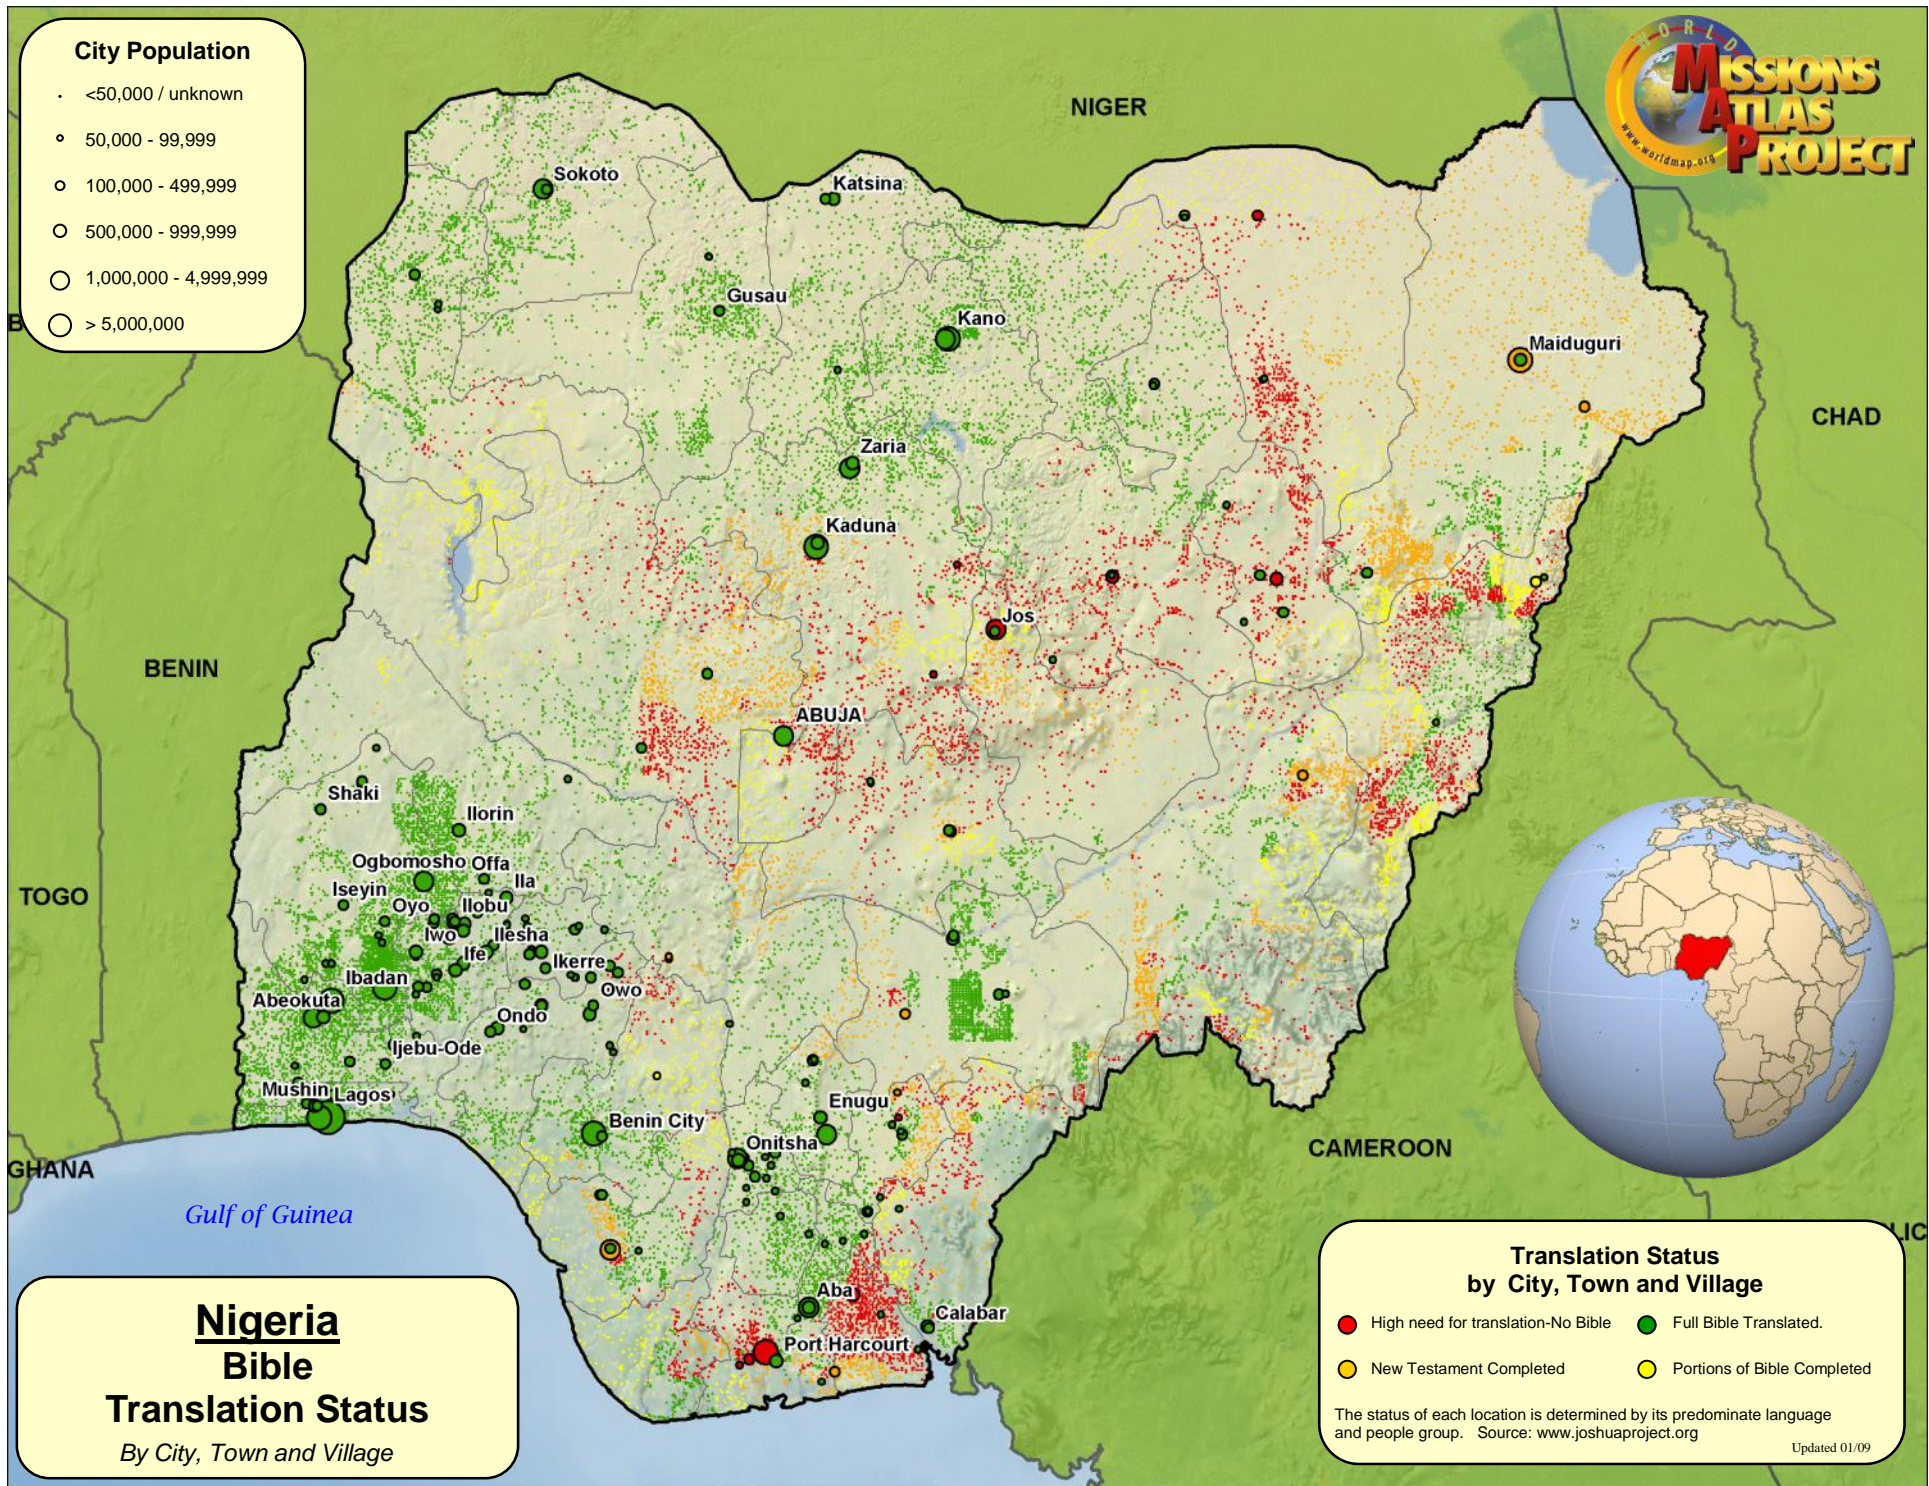

City Population

- <50,000 / unknown
- 50,000 - 99,999
- 100,000 - 499,999
- 500,000 - 999,999
- 1,000,000 - 4,999,999
- > 5,000,000

**Nigeria
 Bible
 Translation Status**

By City, Town and Village

**Translation Status
 by City, Town and Village**

- High need for translation-No Bible
- Full Bible Translated.
- New Testament Completed
- Portions of Bible Completed

The status of each location is determined by its predominate language and people group. Source: www.joshuaproject.org