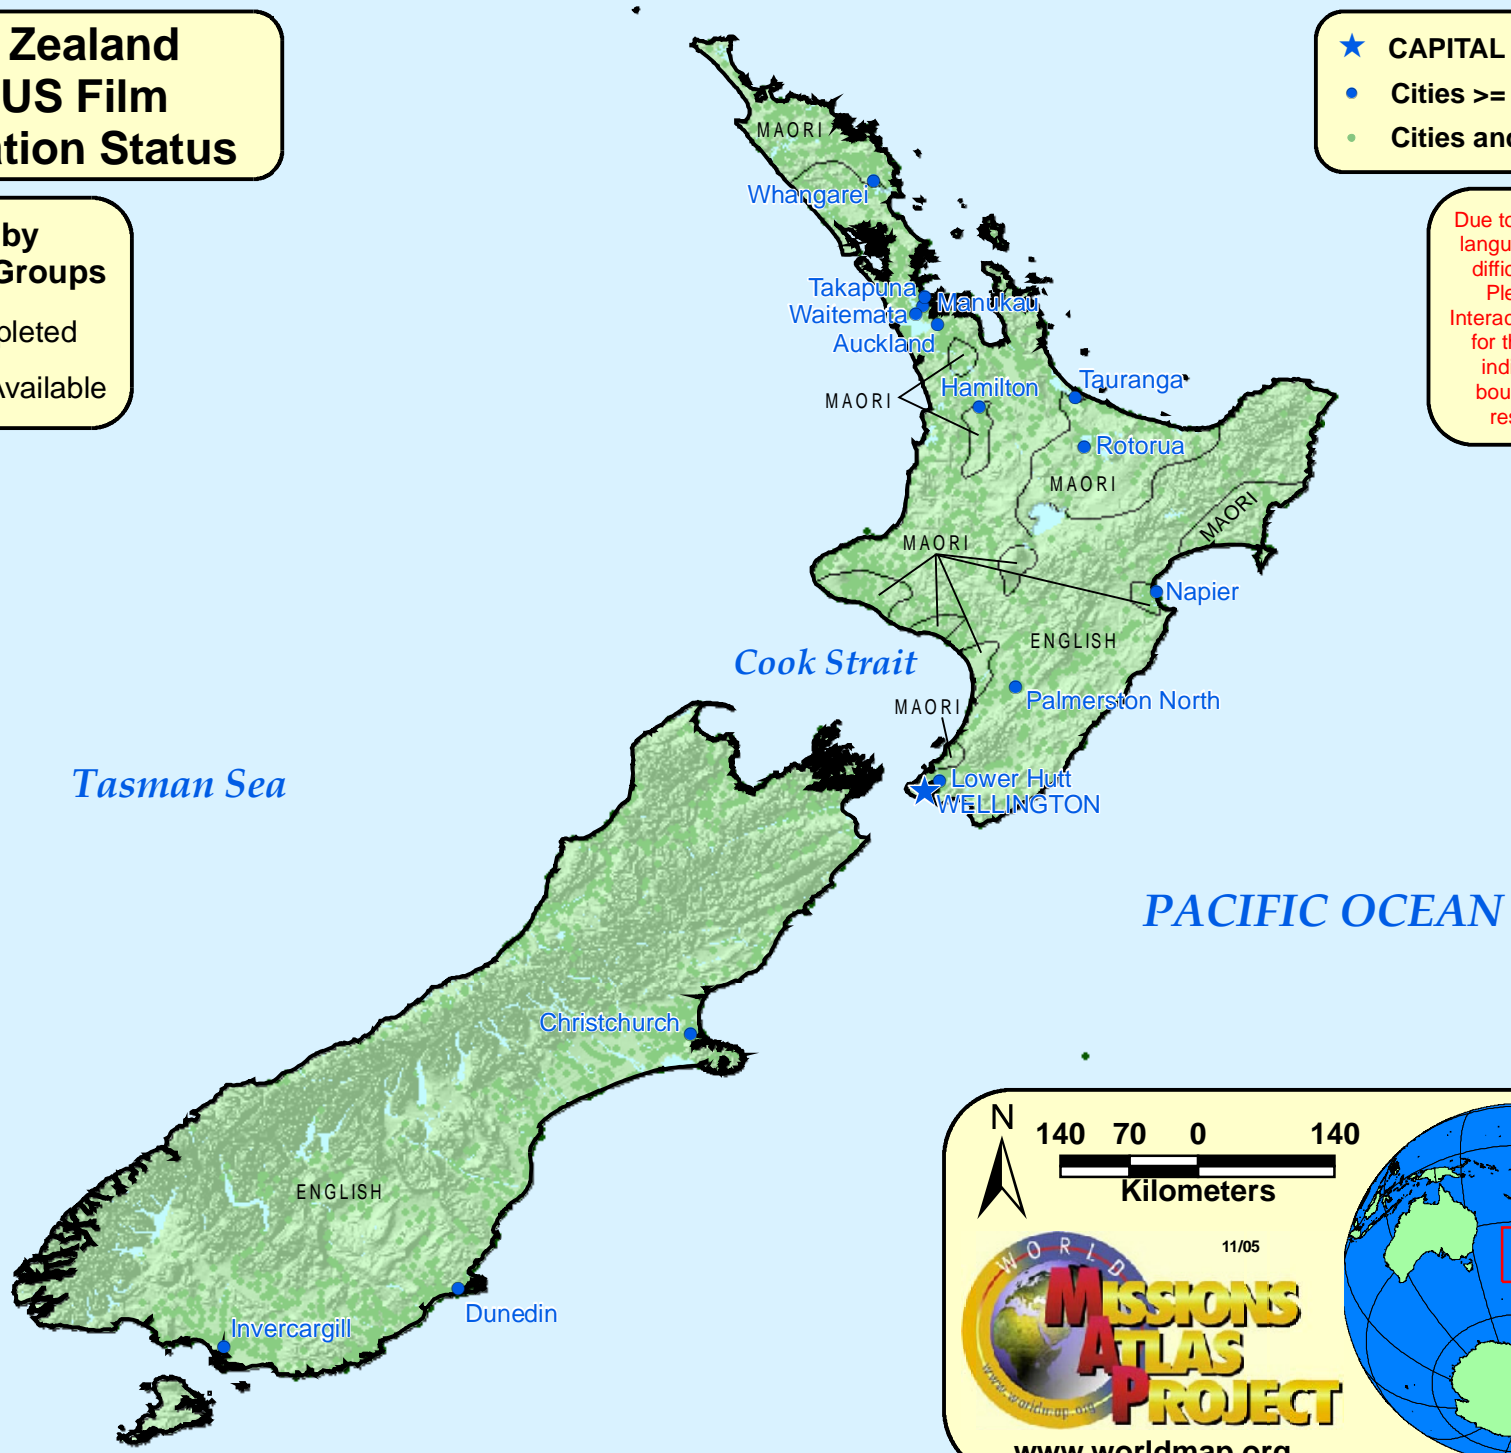

New Zealand JESUS Film Translation Status

Status by Language Groups

- Completed
- Not Available

- ★ CAPITAL
- Cities \geq 50,000 people
- Cities and Villages

Due to language overlap, language status may be difficult to distinguish. Please refer to the Interactive Language Map for this country to see individual language boundaries and their respective status.

N

140 70 0 140

Kilometers

11/05

WORLD MISSIONS ATLAS PROJECT

www.worldmap.org