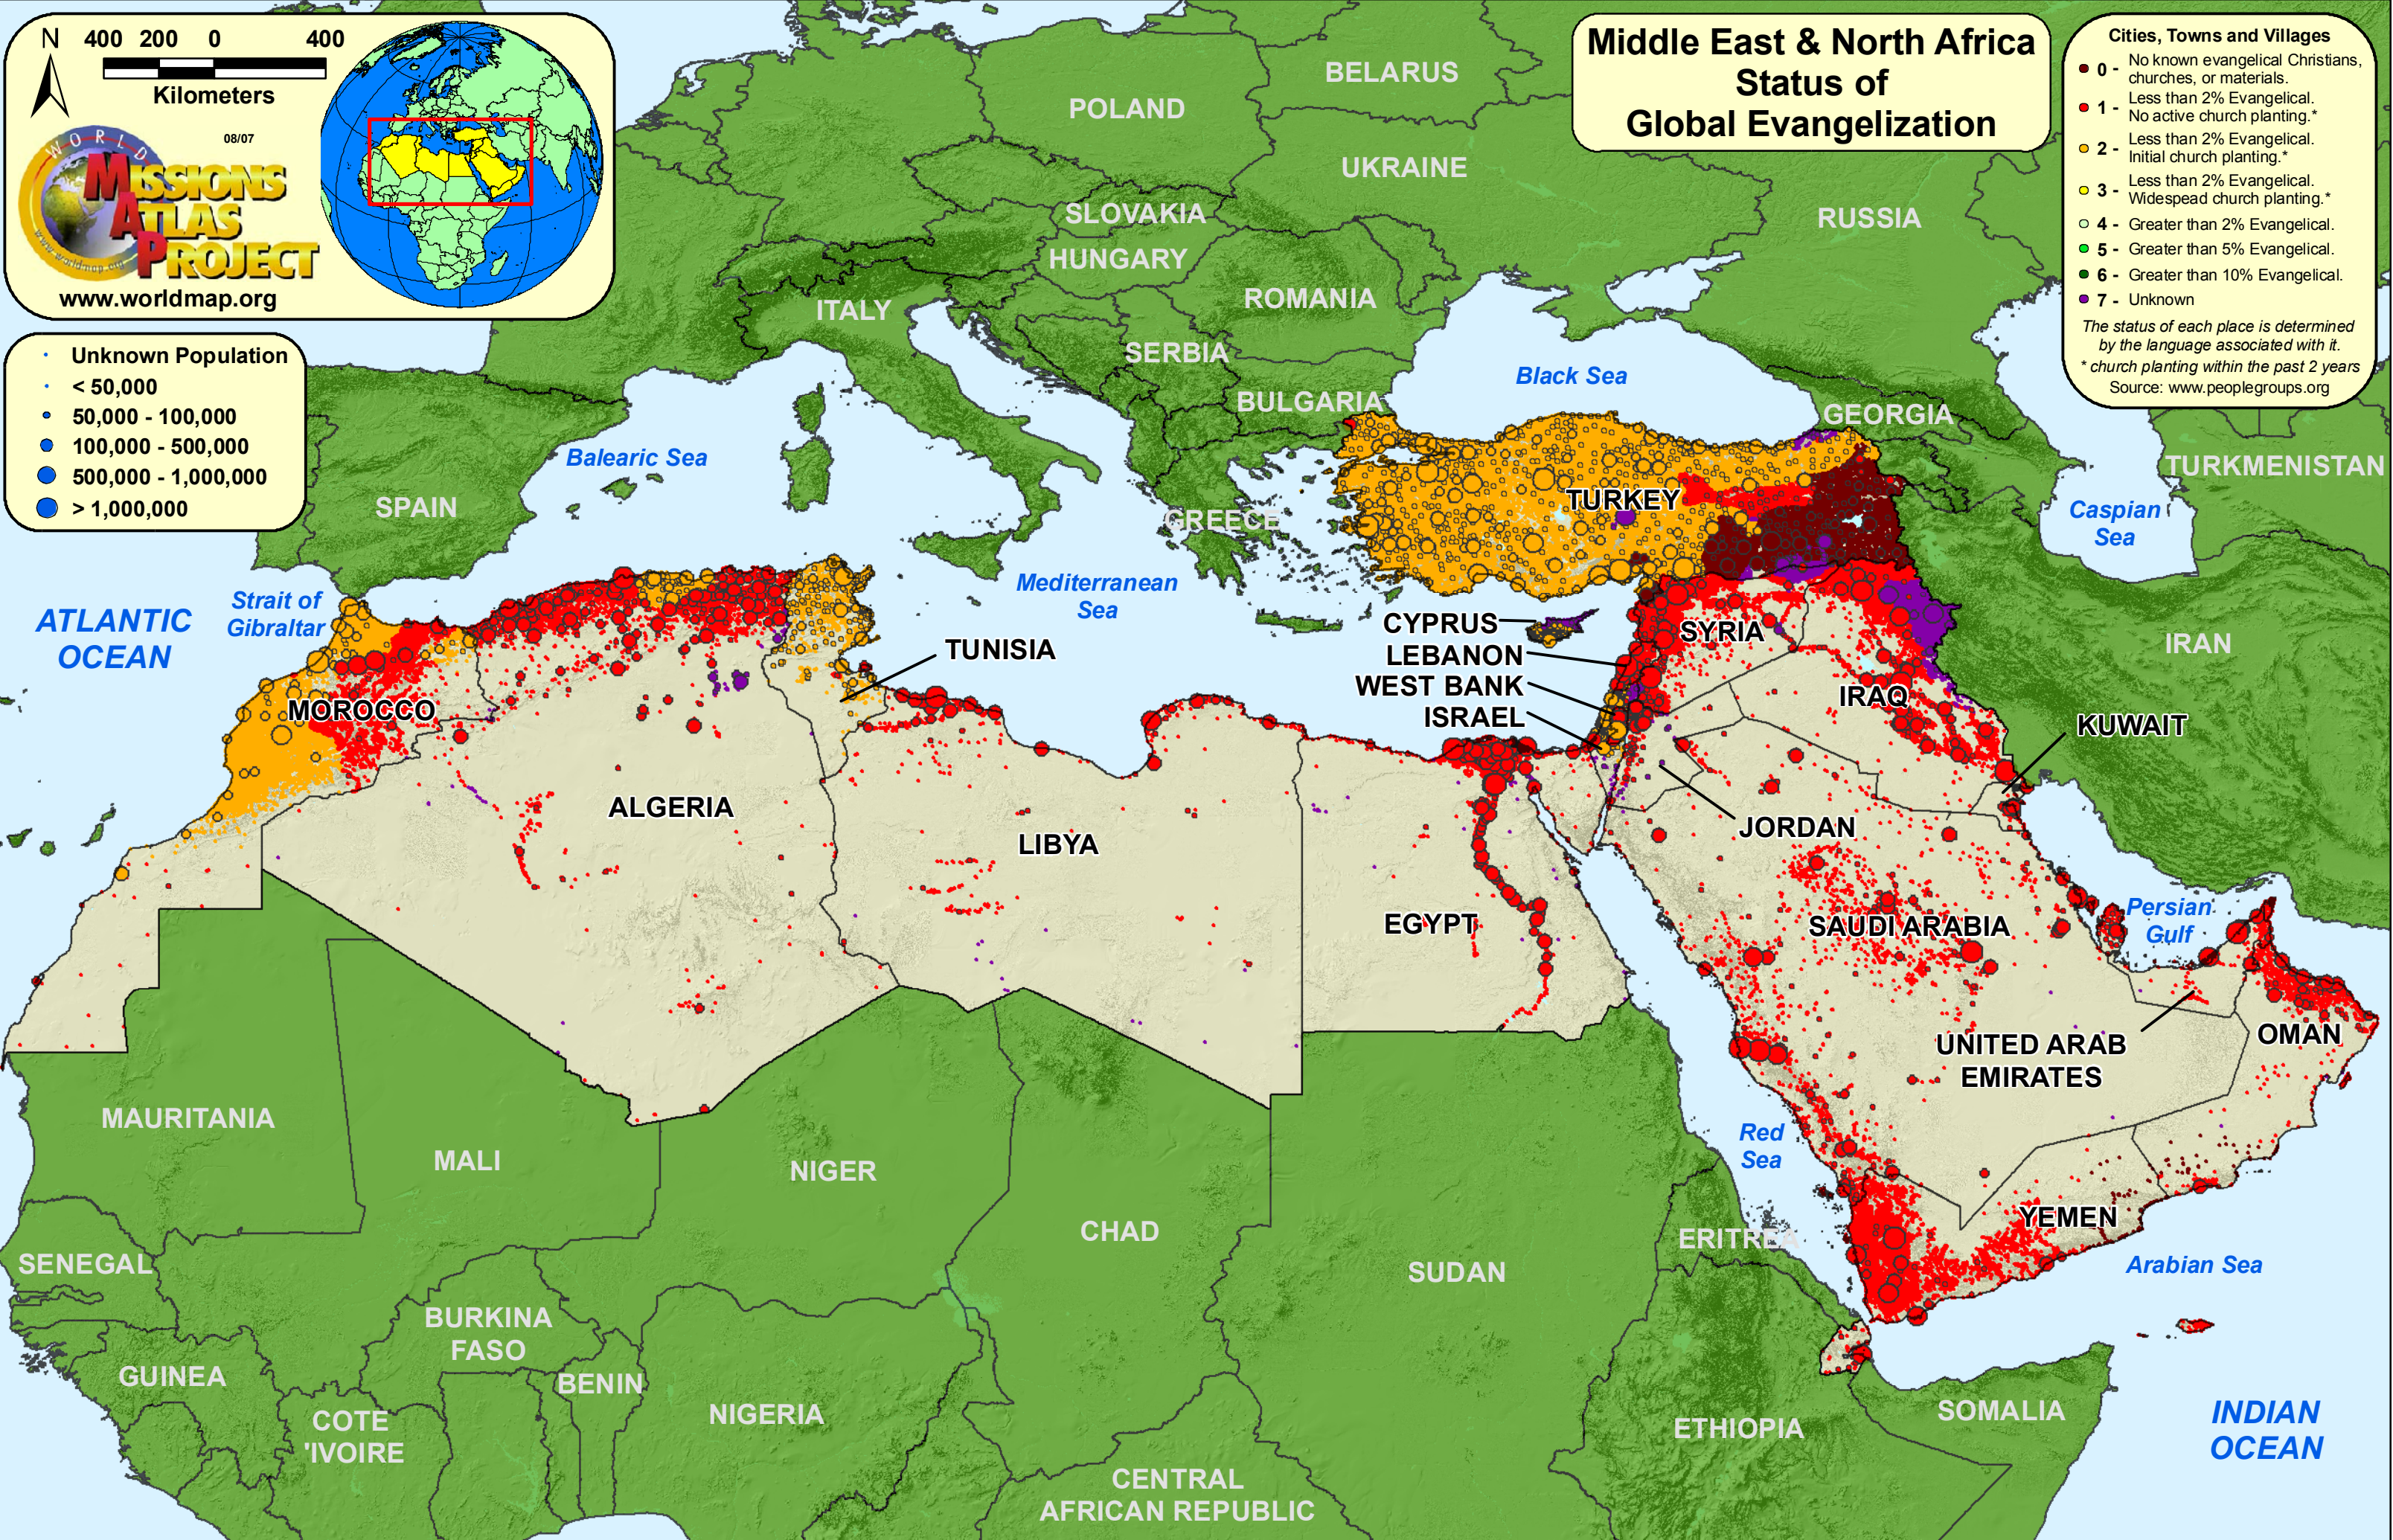

08/07

MISSIONS ATLAS PROJECT

www.worldmap.org

Middle East & North Africa Status of Global Evangelization

Cities, Towns and Villages

- 0 - No known evangelical Christians, churches, or materials.
- 1 - Less than 2% Evangelical. No active church planting.*
- 2 - Less than 2% Evangelical. Initial church planting.*
- 3 - Less than 2% Evangelical. Widespread church planting.*
- 4 - Greater than 2% Evangelical.
- 5 - Greater than 5% Evangelical.
- 6 - Greater than 10% Evangelical.
- 7 - Unknown

The status of each place is determined by the language associated with it.
 *church planting within the past 2 years
 Source: www.peoplegroups.org

Unknown Population

- < 50,000
- 50,000 - 100,000
- 100,000 - 500,000
- 500,000 - 1,000,000
- > 1,000,000

ATLANTIC OCEAN

INDIAN OCEAN