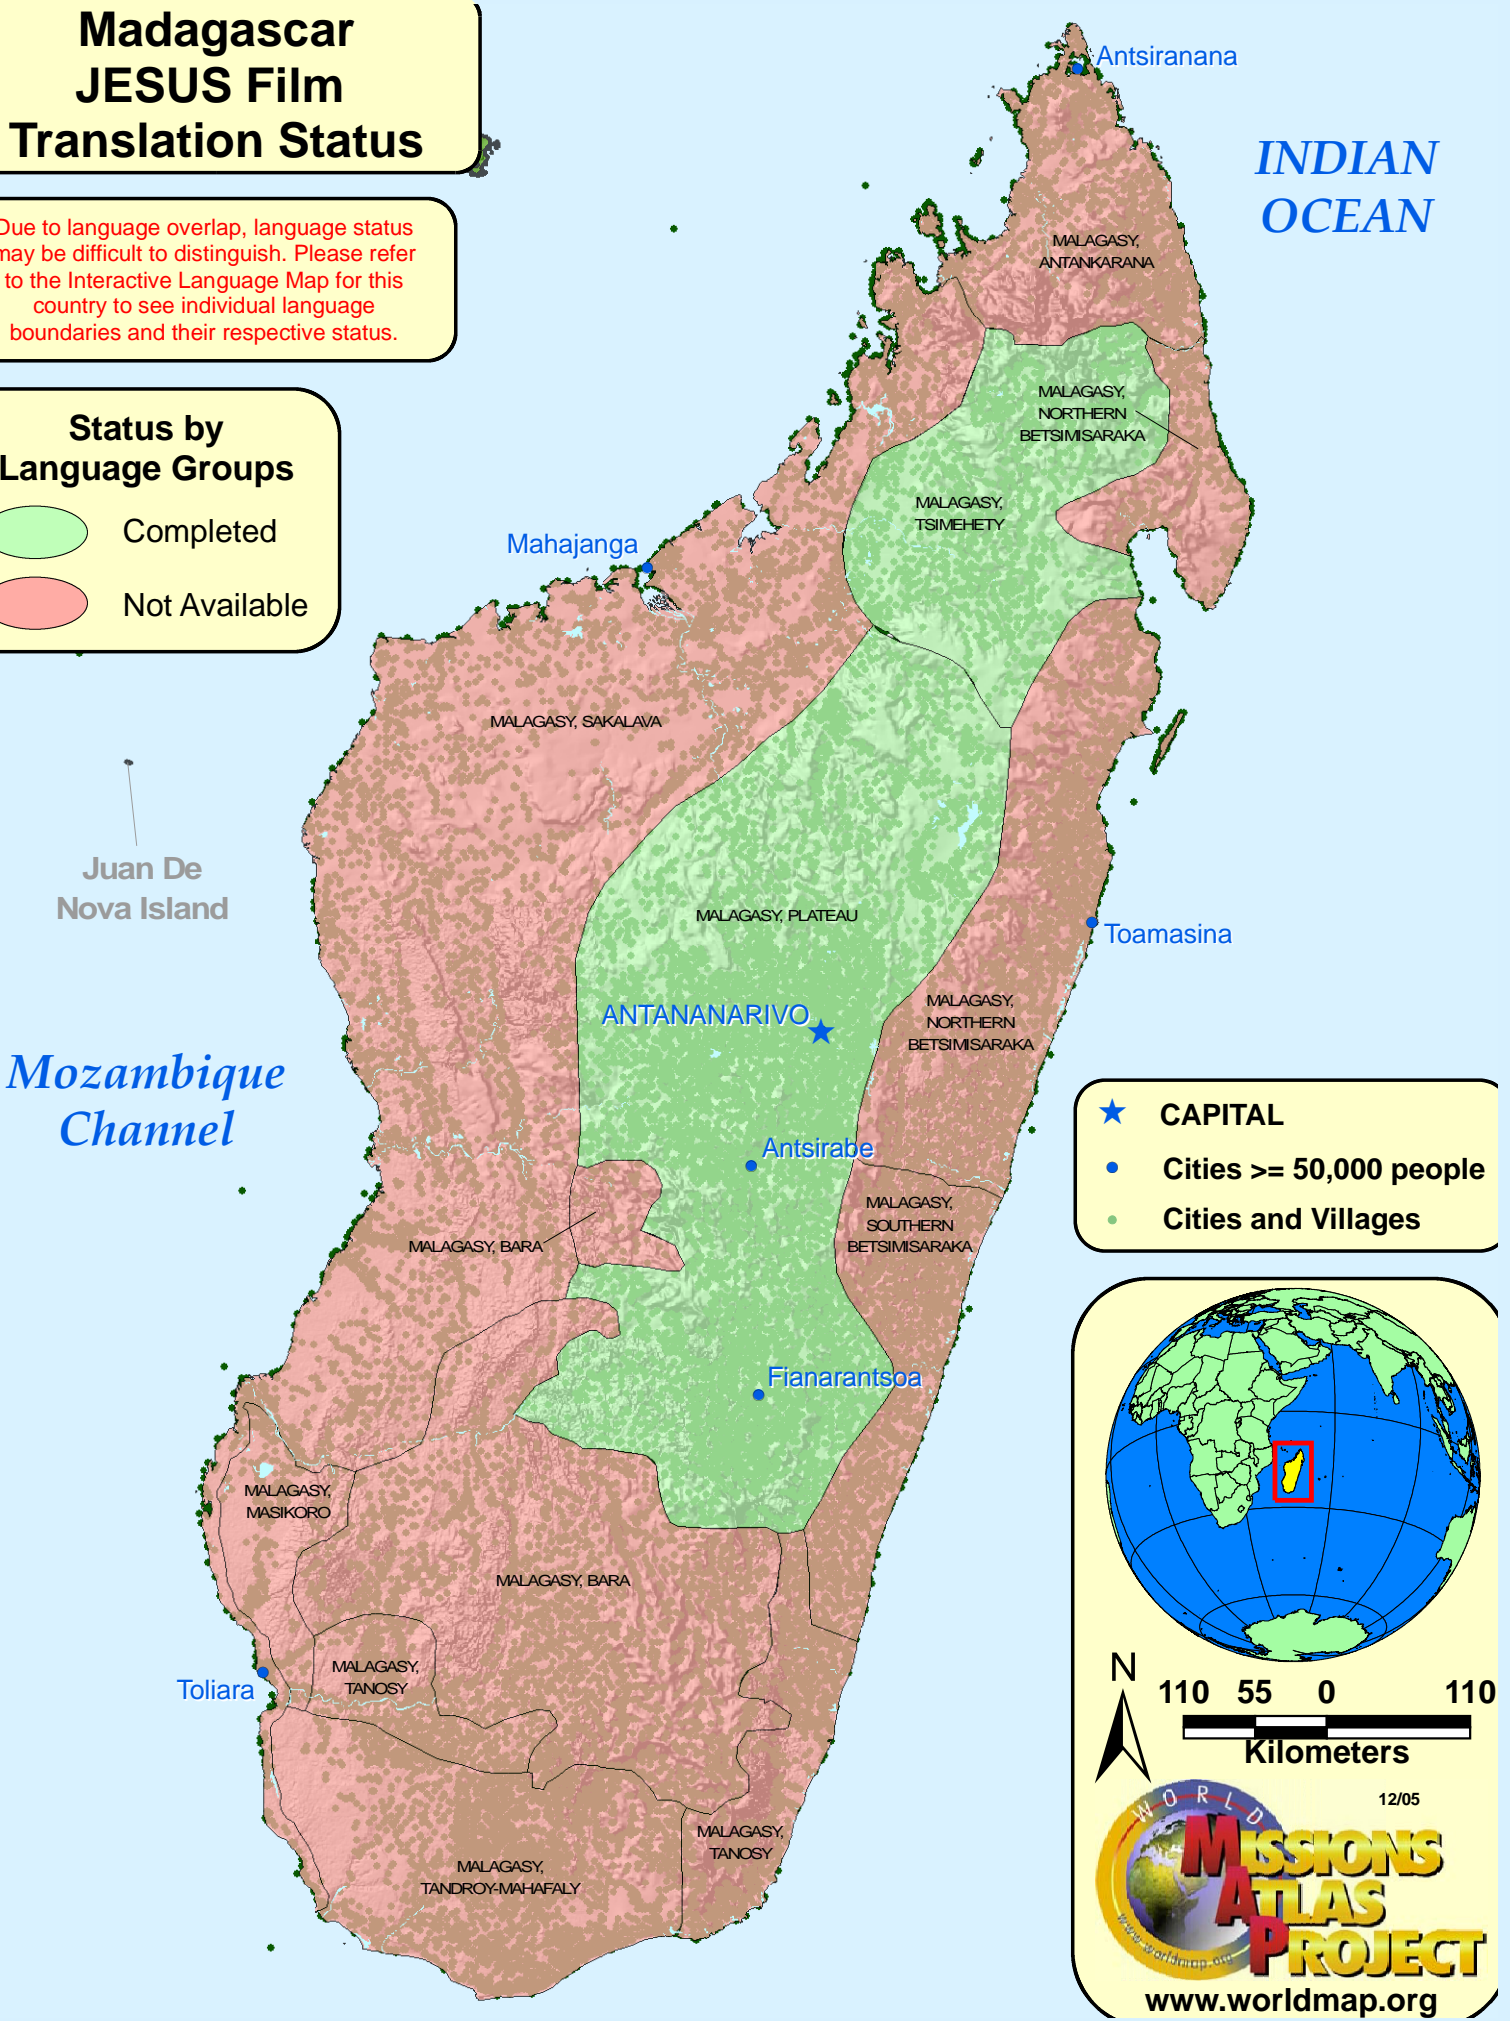

Madagascar JESUS Film Translation Status

Due to language overlap, language status may be difficult to distinguish. Please refer to the Interactive Language Map for this country to see individual language boundaries and their respective status.

Status by Language Groups

- Completed
- Not Available

- ★ CAPITAL
- Cities \geq 50,000 people
- Cities and Villages